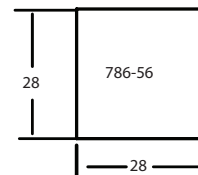

786-79 DINING ARM CHAIR
OVERALL: W26 D27 H36 ARM H26
SEAT: W20 D19 H20

786-45 SWIVEL GAME CHAIR
OVERALL: W26 D27 H36 ARM H26
SEAT: W20 D19 H20

786-60 ADJUSTABLE CHAISE
OVERALL: W29 D79 H40
SEAT: W28 D45 H19
Five-position reclining back.
Two leg support positions. Lays flat.

CONNECTOR HARDWARE INCLUDED

PLAN VIEW SKETCHES

LEEWARD

sectional seating

786-10 ARMLESS LOUNGE CHAIR
OVERALL: W26 D39 H34
SEAT: W26 D22 H19

786-16 CORNER CHAIR
OVERALL: W39 D39 H34
SEAT: W22 D22 H19

786-22 LF ONE ARM LOVESEAT
OVERALL: W55 D39 H34 ARM H24
SEAT: W51 D22 H19