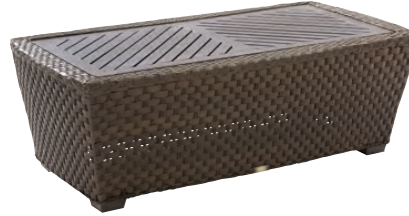

LEEWARD
occasional & dining

9786-62 END TABLE
OVERALL: W24 D24 H24
Inset aluminum top.

9786-63 COCKTAIL TABLE
OVERALL: W48 D26 H17
Inset aluminum top.

NOTE: Dining tables standard with umbrella hole, plug and built-in umbrella base.