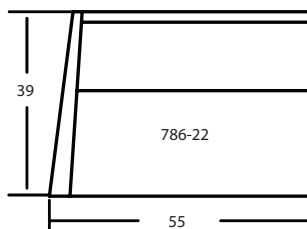

786-79 DINING ARM CHAIR
OVERALL: W26 D27 H36 ARM H26
SEAT: W20 D19 H20

786-45 SWIVEL GAME CHAIR
OVERALL: W26 D27 H36 ARM H26
SEAT: W20 D19 H20

786-60 ADJUSTABLE CHAISE
OVERALL: W29 D79 H40
SEAT: W28 D45 H19
Five-position reclining back.
Two leg support positions. Lays flat.

CONNECTOR HARDWARE INCLUDED

PLAN VIEW SKETCHES

LEEWARD

sectional seating

786-10 ARMLESS LOUNGE CHAIR
OVERALL: W26 D39 H34
SEAT: W26 D22 H19

786-16 CORNER CHAIR
OVERALL: W39 D39 H34
SEAT: W22 D22 H19

786-22 LF ONE ARM LOVESEAT
OVERALL: W55 D39 H34 ARM H24
SEAT: W51 D22 H19