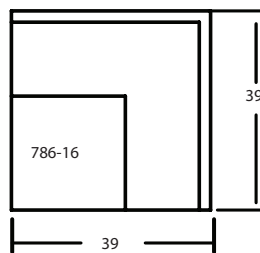

LEEWARD

seating

786-01 LOUNGE CHAIR
OVERALL: W34 D39 H34 ARM H24
SEAT: W25 D22 H19

786-05 OTTOMAN
OVERALL: W28 D21 H18

786-02 LOVESEAT
OVERALL: W58 D39 H34 ARM H24
SEAT: W49 D22 H19

786-03 SOFA
OVERALL: W81 D39 H34 ARM H24
SEAT: W73 D22 H19

786-79 DINING ARM CHAIR
OVERALL: W26 D27 H36 ARM H26
SEAT: W20 D19 H20

786-45 SWIVEL GAME CHAIR
OVERALL: W26 D27 H36 ARM H26
SEAT: W20 D19 H20

786-60 ADJUSTABLE CHAISE
OVERALL: W29 D79 H40
SEAT: W28 D45 H19
Five-position reclining back.
Two leg support positions. Lays flat.

CONNECTOR HARDWARE INCLUDED

PLAN VIEW SKETCHES

LEEWARD

sectional seating

786-10 ARMLESS LOUNGE CHAIR
OVERALL: W26 D39 H34
SEAT: W26 D22 H19

786-16 CORNER CHAIR
OVERALL: W39 D39 H34
SEAT: W22 D22 H19

786-22 LF ONE ARM LOVESEAT
OVERALL: W55 D39 H34 ARM H24
SEAT: W51 D22 H19