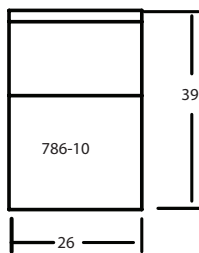

LEEWARD

seating

786-01 LOUNGE CHAIR
OVERALL: W34 D39 H34 ARM H24
SEAT: W25 D22 H19

786-05 OTTOMAN
OVERALL: W28 D21 H18

786-02 LOVESEAT
OVERALL: W58 D39 H34 ARM H24
SEAT: W49 D22 H19

786-03 SOFA
OVERALL: W81 D39 H34 ARM H24
SEAT: W73 D22 H19

786-79 DINING ARM CHAIR
OVERALL: W26 D27 H36 ARM H26
SEAT: W20 D19 H20

786-45 SWIVEL GAME CHAIR
OVERALL: W26 D27 H36 ARM H26
SEAT: W20 D19 H20

786-60 ADJUSTABLE CHAISE
OVERALL: W29 D79 H40
SEAT: W28 D45 H19
Five-position reclining back.
Two leg support positions. Lays flat.

CONNECTOR HARDWARE INCLUDED

PLAN VIEW SKETCHES

LEEWARD

sectional seating

786-10 ARMLESS LOUNGE CHAIR
OVERALL: W26 D39 H34
SEAT: W26 D22 H19

786-16 CORNER CHAIR
OVERALL: W39 D39 H34
SEAT: W22 D22 H19

786-22 LF ONE ARM LOVESEAT
OVERALL: W55 D39 H34 ARM H24
SEAT: W51 D22 H19