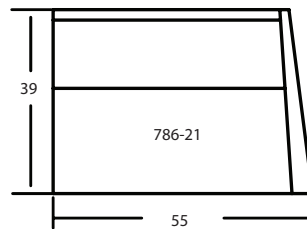

LEEWARD

seating

786-01 LOUNGE CHAIR
OVERALL: W34 D39 H34 ARM H24
SEAT: W25 D22 H19

786-05 OTTOMAN
OVERALL: W28 D21 H18

786-02 LOVESEAT
OVERALL: W58 D39 H34 ARM H24
SEAT: W49 D22 H19

786-03 SOFA
OVERALL: W81 D39 H34 ARM H24
SEAT: W73 D22 H19

786-79 DINING ARM CHAIR
OVERALL: W26 D27 H36 ARM H26
SEAT: W20 D19 H20

786-45 SWIVEL GAME CHAIR
OVERALL: W26 D27 H36 ARM H26
SEAT: W20 D19 H20

786-60 ADJUSTABLE CHAISE
OVERALL: W29 D79 H40
SEAT: W28 D45 H19
Five-position reclining back.
Two leg support positions. Lays flat.

CONNECTOR HARDWARE INCLUDED

PLAN VIEW SKETCHES

LEEWARD

sectional seating

786-10 ARMLESS LOUNGE CHAIR
OVERALL: W26 D39 H34
SEAT: W26 D22 H19

786-16 CORNER CHAIR
OVERALL: W39 D39 H34
SEAT: W22 D22 H19

786-22 LF ONE ARM LOVESEAT
OVERALL: W55 D39 H34 ARM H24
SEAT: W51 D22 H19