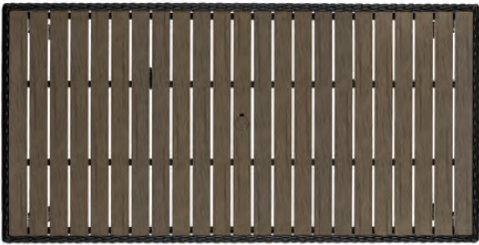

Tables standard slat style tops made of polymer wood.

Available only in finish 630 Coffee.

HEMINGWAY CAY
occasional & dining

5527-79 DINING ARM CHAIR
OVERALL: W25 D27 H36 ARM H25
SEAT: W19 D19 H19

5527-22 END TABLE
OVERALL: W22 D22 H20

5527-23 COCKTAIL TABLE
OVERALL: W50 D26 H17

5527-48 ROUND DINING TABLE
OVERALL: W49 D49 H30
Seats 4. Umbrella hole & plug.

5527-84 RECTANGULAR DINING TABLE
OVERALL: W85 D43 H30
Seats 6. Umbrella hole & plug.