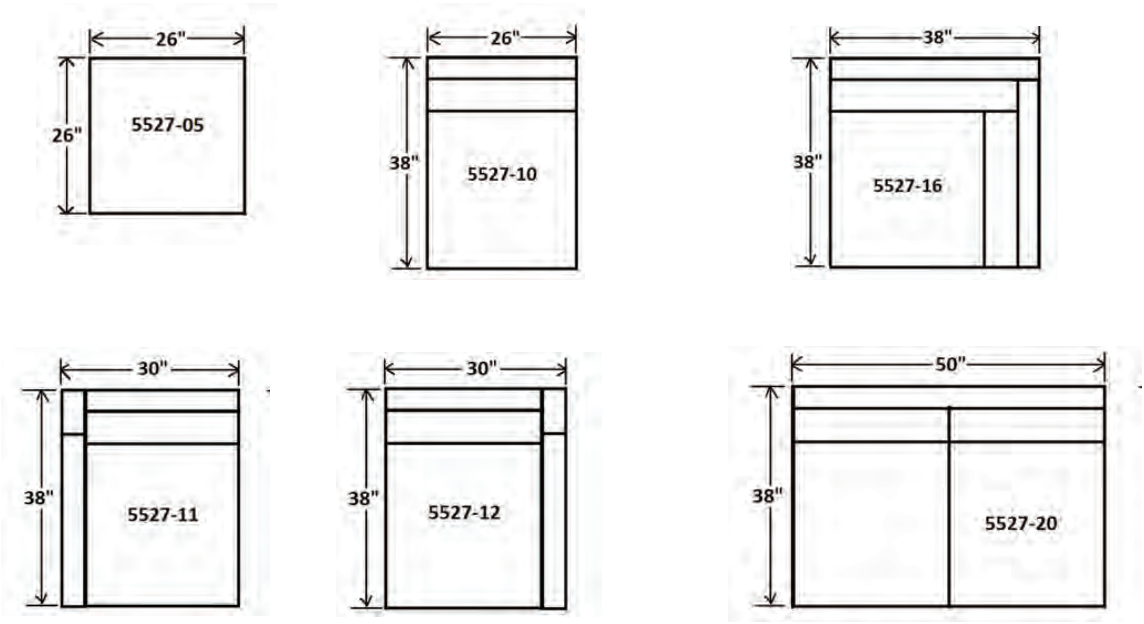

5527-23 COCKTAIL TABLE
OVERALL: W50 D26 H17

5527-48 ROUND DINING TABLE
OVERALL: W49 D49 H30
Seats 4. Umbrella hole & plug.

5527-84 RECTANGULAR DINING TABLE
OVERALL: W85 D43 H30
Seats 6. Umbrella hole & plug.

TABLE TOP

630 COFFEE SYNTHETIC

HEMINGWAY CAY

sectional seating

- 5527-11 LF ONE ARM CHAIR
- 5527-20 ARMLESS LOVESEAT
- 5527-16 CORNER CHAIR
- 5527-10 ARMLESS CHAIR
- 5527-12 RF ONE ARM CHAIR

CONNECTOR HARDWARE INCLUDED

PLAN VIEW SKETCHES

HEMINGWAY CAY

sectional seating

5527-10 ARMLESS CHAIR
 OVERALL: W26 D38 H40
 SEAT: W25 D21 H21

5527-20 ARMLESS LOVESEAT
 OVERALL: W50 D38 H40
 SEAT: W50 D21 H21

5527-11 LF ONE ARM CHAIR
 OVERALL: W30 D38 H40 ARM H25
 SEAT: W25 D21 H21