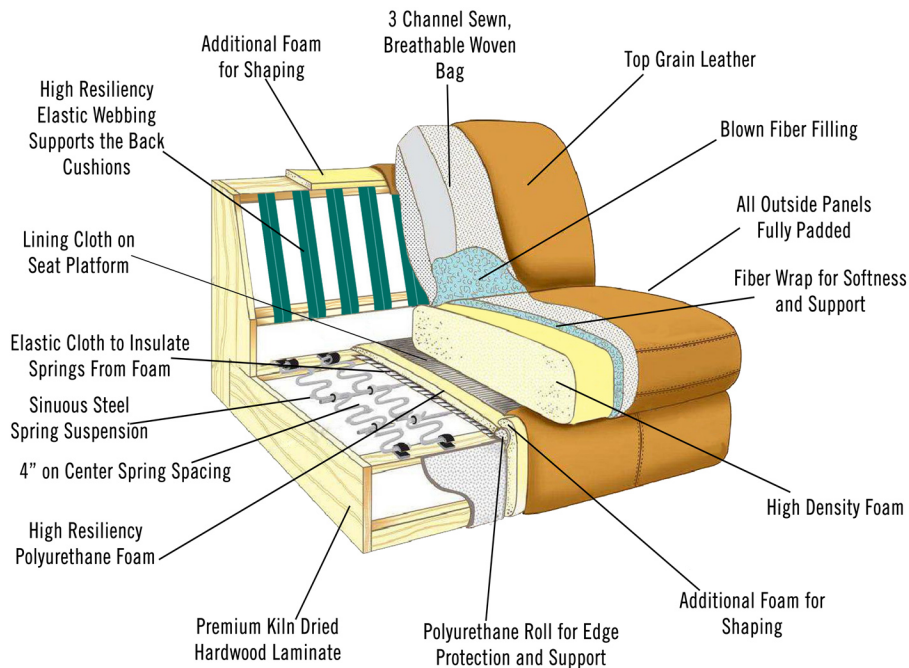

HAMPSTEAD E8475

SHOWN IN 4019 BROWN

LeatherItaliausa

PRESIDENTIAL COLLECTION

LEATHER SHOWN IN PHOTO
BROWN 4019

SEAT HEIGHT 21
SEAT DEPTH 21
ARM HEIGHT 26

POWER RECLINING

SEAT CUSHIONS: ATTACHED
BACK CUSHIONS: ATTACHED

DUAL POWER RECLINING SOFA 86L*39D*39H

DUAL POWER RECLINING LOVE SEAT
64L*39D*39H

POWER RECLINER 42L*39D*39H

LeatherItaliausa