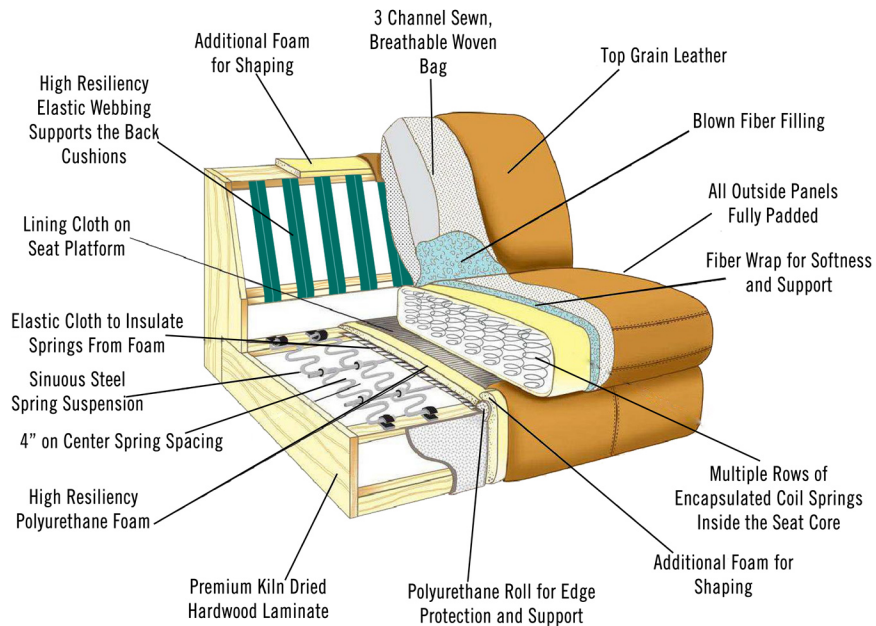

**HAMPTON 7160**  
SHOWN IN L501 M BROWN

**LeatherItaliausa**

# WESTPORT COLLECTION

LEATHER SHOWN IN PHOTO  
BROWN L501M

SEAT HEIGHT 18.5  
SEAT DEPTH 23  
ARM HEIGHT 24.5

SEAT CUSHIONS: ATTACHED  
BACK CUSHIONS: ATTACHED

SOFA 85L\*37D\*38H

LOVE SEAT 62.5L\*37D\*38H

CHAIR 39.5L\*37D\*38H

OTTOMAN 29.5L\*22.5D\*18H

RECLINER 41.5L\*37D\*38H

**LeatherItaliausa**