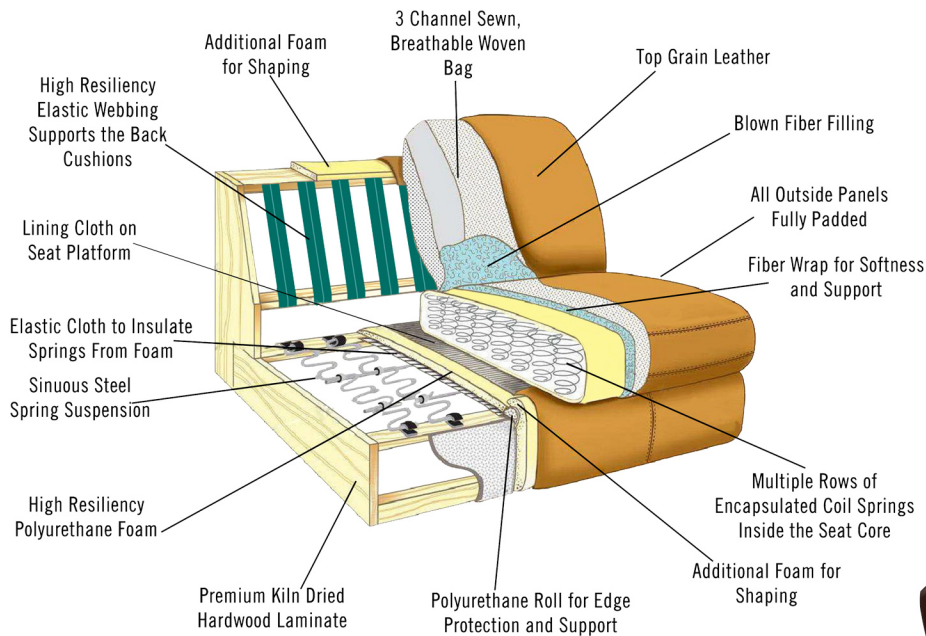

LELAND 7154
SHOWN IN L202J SANTO

LeatherItaliausa

WESTPORT COLLECTION

LEATHER SHOWN IN PHOTO
SANTO L202J

SEAT HEIGHT 19
SEAT DEPTH 22.5
ARM HEIGHT 24

SEAT CUSHIONS: ATTACHED
BACK CUSHIONS: ATTACHED

SOFA 85L*38D*37H

LOVE SEAT 62L*38D*37H

CHAIR 39L*38D*37H

OTTOMAN 26L*21D*18H

LeatherItaliausa