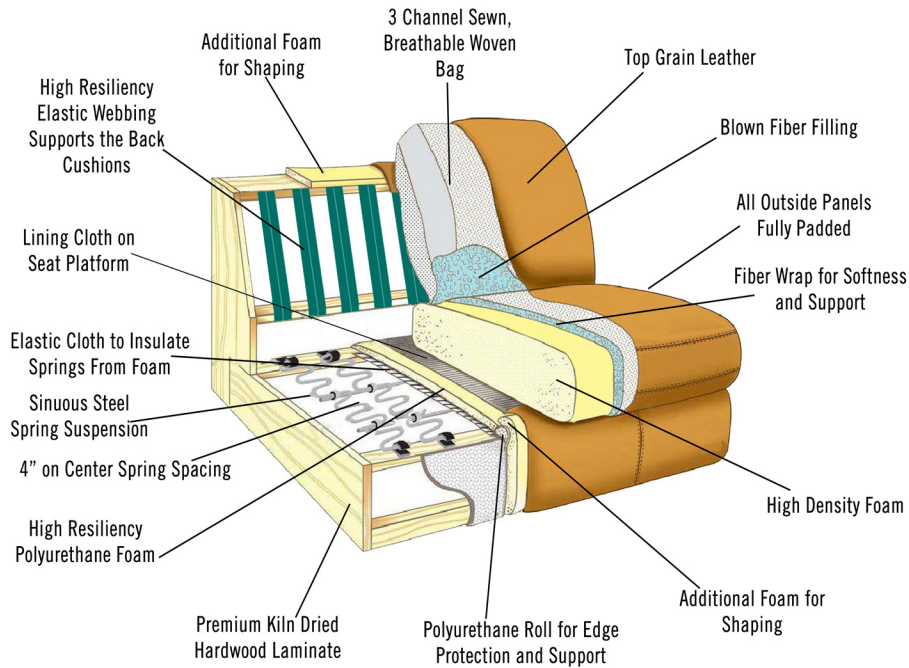

MONTEREY EH8476
SHOWN IN 602 GREY

LeatherItaliausa

PRESIDENTIAL COLLECTION

LEATHER SHOWN IN PHOTO
GREY 602LV

SEAT HEIGHT 21
SEAT DEPTH 21
ARM HEIGHT 26

POWER RECLINING
POWER HEADREST
LAY FLAT MECHANISM

SEAT CUSHIONS: ATTACHED
BACK CUSHIONS: ATTACHED

DUAL POWER RECLINING SOFA 87L*39D*39H

DUAL POWER RECLINING LOVE SEAT
64L*39D*39H

POWER RECLINER 42L*39D*39H

LeatherItaliausa