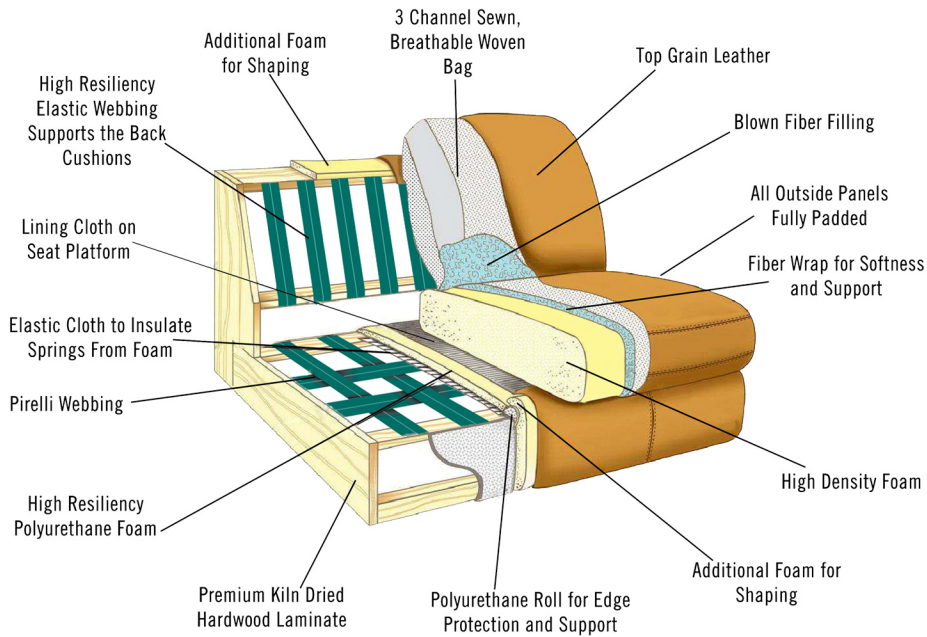

XAN E1716
SHOWN IN 177136
PEANUT BUTTER

LeatherItaliausa

GEORGETOWNE COLLECTION

LEATHER SHOWN IN PHOTO
PEANUT BUTTER 177136

SEAT HEIGHT 22
SEAT DEPTH 20
ARM HEIGHT 25
POWER RECLINING

DUAL POWER RECLINING SOFA 85L*41D*41H

DUAL POWER RECLINING LOVE SEAT
63L*41D*41H

POWER RECLINER 39L*41D*41H

SEAT CUSHIONS: ATTACHED
BACK CUSHIONS: ATTACHED

LeatherItaliausa