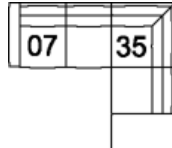

**04 Ottoman**  
35 x 26 x 17"  
89 x 67 x 44 cm

**07 LHF Loveseat**  
**08 RHF Loveseat**  
60 x 39 x 36"  
153 x 100 x 92 cm

**13 RHF Sofa**  
**12 LHF Sofa**  
85 x 39 x 36"  
216 x 100 x 92 cm

**15 RHF Chaise**  
**16 LHF Chaise**  
35 x 65 x 36"  
89 x 166 x 92 cm

**35 RHF Corner Chaise**  
**36 LHF Corner Chaise**  
89 x 39 x 36"  
227 x 100 x 92 cm

**39 LHF Sofa Split**  
**40 RHF Sofa Split**  
97 x 39 x 36"  
247 x 100 x 92 cm

## POPULAR CONFIGURATIONS

**12/35**  
124 x 89"  
315 x 227 cm

**07/35**  
99 x 89"  
252 x 227 cm

## DIMENSIONS

Seat Depth: 25" / 64 cm  
Seat Height: 19" / 48 cm  
Arm Depth: 38" / 97 cm  
Arm Height: 27" / 69 cm

Dimensions shown as Width x Depth x Height.

Dimensions are correct at the time of printing and are subject to change without notice. Actual measurements for each item may vary from what is shown here. Please allow up to a +/- 1 inch difference. Availability may vary by region.