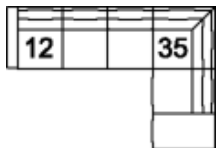

**FUNCTION**

N/A

**COVERS**

Fabric

**01 Sofa**  
93 x 39 x 36"  
237 x 100 x 92 cm  
IA: 71" / 181 cm

**02 Chair**  
43 x 39 x 36"  
110 x 100 x 92 cm  
IA: 21" / 54 cm

**03 Loveseat**  
69 x 39 x 36"  
176 x 100 x 92 cm  
IA: 46" / 117 cm

**04 Ottoman**  
35 x 26 x 17"  
89 x 67 x 44 cm

**07 LHF Loveseat**  
**08 RHF Loveseat**  
60 x 39 x 36"  
153 x 100 x 92 cm

**13 RHF Sofa**  
**12 LHF Sofa**  
85 x 39 x 36"  
216 x 100 x 92 cm

**15 RHF Chaise**  
**16 LHF Chaise**  
35 x 65 x 36"  
89 x 166 x 92 cm

## POPULAR CONFIGURATIONS

**12/35**  
124 x 89"  
315 x 227 cm

**07/35**  
99 x 89"  
252 x 227 cm

## DIMENSIONS

Seat Depth: 25" / 64 cm  
Seat Height: 19" / 48 cm  
Arm Depth: 38" / 97 cm  
Arm Height: 27" / 69 cm

Dimensions shown as Width x Depth x Height.

Dimensions are correct at the time of printing and are subject to change without notice. Actual measurements for each item may vary from what is shown here. Please allow up to a +/- 1 inch difference. Availability may vary by region.