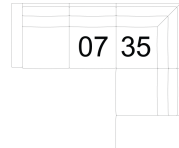

04 Ottoman
36 x 26 x 17"
92 x 67 x 44 cm

08 RHF Loveseat
07 LHF Loveseat
57 x 38 x 33"
145 x 97 x 84 cm

10 Armless Chair
24 x 38 x 33"
61 x 97 x 84 cm

13 RHF Sofa
12 LHF Sofa
81 x 38 x 33"
206 x 97 x 84 cm

15 RHF Chaise
16 LHF Chaise
33 x 65 x 33"
84 x 166 x 84 cm

35 RHF Corner Chaise
36 LHF Corner Chaise
85 x 38 x 33"
216 x 97 x 84 cm

POPULAR CONFIGURATIONS

07/15
90 x 65"
229 x 166 cm

12/35
130 x 85"
331 x 216 cm

07/35
95 x 85"
242 x 216 cm

DIMENSIONS

Seat Depth: 23" / 58 cm
Seat Height: 18" / 45 cm
Arm Depth: 36" / 93 cm
Arm Height: 23" / 58 cm

Dimensions shown as Width x Depth x Height.

Dimensions are correct at the time of printing and are subject to change without notice. Actual measurements for each item may vary from what is shown here. Please allow up to a +/- 1 inch difference. Availability may vary by region.