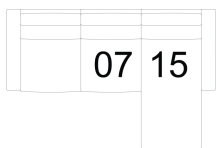

04 Ottoman
36 x 26 x 17"
92 x 67 x 44 cm

08 RHF Loveseat
07 LHF Loveseat
57 x 38 x 33"
145 x 97 x 84 cm

10 Armless Chair
24 x 38 x 33"
61 x 97 x 84 cm

13 RHF Sofa
12 LHF Sofa
81 x 38 x 33"
206 x 97 x 84 cm

15 RHF Chaise
16 LHF Chaise
33 x 65 x 33"
84 x 166 x 84 cm

35 RHF Corner Chaise
36 LHF Corner Chaise
85 x 38 x 33"
216 x 97 x 84 cm

POPULAR CONFIGURATIONS

07/15
90 x 65"
229 x 166 cm

12/35
130 x 85"
331 x 216 cm

07/35
95 x 85"
242 x 216 cm

DIMENSIONS

Seat Depth: 23" / 58 cm
Seat Height: 18" / 45 cm
Arm Depth: 36" / 93 cm
Arm Height: 23" / 58 cm

Dimensions shown as Width x Depth x Height.

Dimensions are correct at the time of printing and are subject to change without notice. Actual measurements for each item may vary from what is shown here. Please allow up to a +/- 1 inch difference. Availability may vary by region.