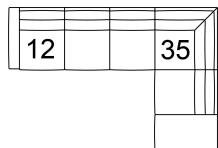

04 Ottoman
36 x 26 x 17"
92 x 67 x 44 cm

08 RHF Loveseat
07 LHF Loveseat
57 x 38 x 33"
145 x 97 x 84 cm

10 Armless Chair
24 x 38 x 33"
61 x 97 x 84 cm

13 RHF Sofa
12 LHF Sofa
81 x 38 x 33"
206 x 97 x 84 cm

15 RHF Chaise
16 LHF Chaise
33 x 65 x 33"
84 x 166 x 84 cm

35 RHF Corner Chaise
36 LHF Corner Chaise
85 x 38 x 33"
216 x 97 x 84 cm

POPULAR CONFIGURATIONS

07/15
90 x 65"
229 x 166 cm

12/35
130 x 85"
331 x 216 cm

07/35
95 x 85"
242 x 216 cm

DIMENSIONS

Seat Depth: 23" / 58 cm
Seat Height: 18" / 45 cm
Arm Depth: 36" / 93 cm
Arm Height: 23" / 58 cm

Dimensions shown as Width x Depth x Height.

Dimensions are correct at the time of printing and are subject to change without notice. Actual measurements for each item may vary from what is shown here. Please allow up to a +/- 1 inch difference. Availability may vary by region.