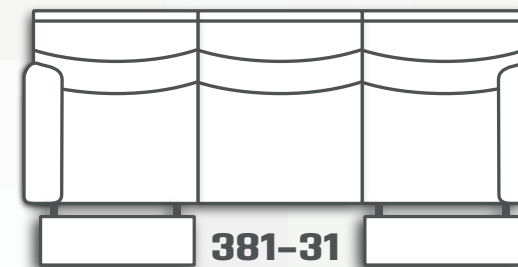

381-31
381-61P