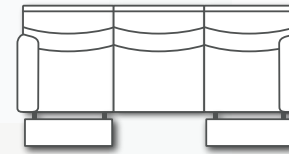

381 CONTOUR

381-31
Double Reclining Sofa
381-61P
Power Headrest Sofa
381-61P NL
Power Headrest Sofa with Next Level
W 83" x D 40" x H 42"

381-21
Double Reclining Loveseat
381-51P
Power Headrest Loveseat
381-51P NL
Power Headrest Loveseat with Next Level
W 60" x D 40" x H 42"

381-28
Double Reclining Console Loveseat
381-78P
Power Headrest Console Loveseat
381-78P WC
Power Headrest Console Loveseat with Wireless Charging
381-78P NL
Power Headrest Console Loveseat with Next Level
381-78P NL WC
Power Headrest Console Loveseat with Next Level & Wireless Charging
W 74" x D 40" x H 42"