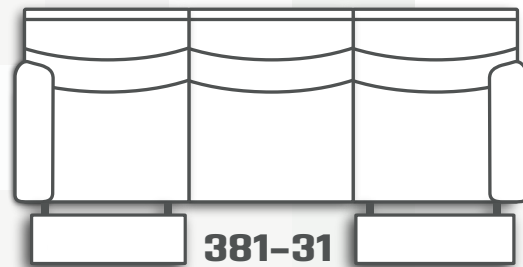

381-31
381-61P