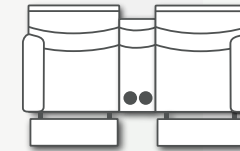

381 CONTOUR

381-31
Double Reclining Sofa
381-61P
Power Headrest Sofa
381-61P NL
Power Headrest Sofa with Next Level
W 83" x D 40" x H 42"

381-21
Double Reclining Loveseat
381-51P
Power Headrest Loveseat
381-51P NL
Power Headrest Loveseat with Next Level
W 60" x D 40" x H 42"

381-28
Double Reclining Console Loveseat
381-78P
Power Headrest Console Loveseat
381-78P WC
Power Headrest Console Loveseat with Wireless Charging
381-78P NL
Power Headrest Console Loveseat with Next Level
381-78P NL WC
Power Headrest Console Loveseat with Next Level & Wireless Charging
W 74" x D 40" x H 42"