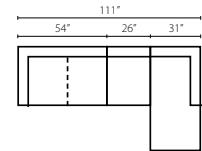

Configuration A
W1000L LS Left Arm Loveseat
W1000 AC Armless Chair
W1000R CHASE Right Arm Chaise