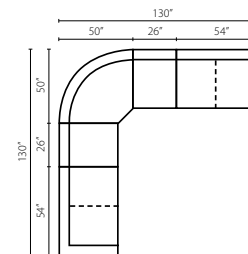

Configuration E
W1000L LS Left Arm Loveseat
W1000 AC Armless Chair
W1000 WEDGE 90° Wedge
W1000 AC Armless Chair
W1000R LS Right Arm Loveseat