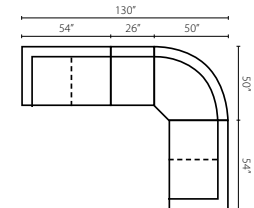

Configuration B
W1000L LS Left Arm Loveseat
W1000 AC Armless Chair
W1000 WEDGE 90° Wedge
W1000R LS Right Arm Loveseat