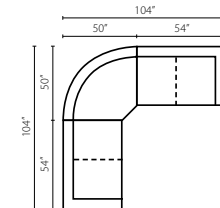

Configuration C
W1000L LS Left Arm Loveseat
W1000 WEDGE 90° Wedge
W1000R LS Right Arm Loveseat