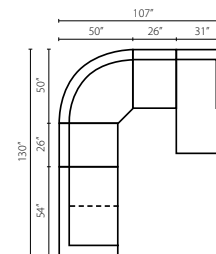

Configuration D
W1000L LS Left Arm Loveseat
W1000 AC Armless Chair
W1000 WEDGE 90° Wedge
W1000 AC Armless Chair
W1000R CHASE Right Arm Chaise