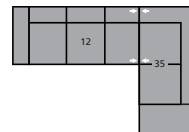

# NORTH AMERICAN™ FURNITURE

Dimensions shown as width x depth x height.  
Specifications are correct at time of printing and are subject to change without notice.  
**LHF** – Left Hand Facing    **RHF** – Right Hand Facing    **IA** – Inside Arm to Inside Arm

13 RHF Sofa  
81.5 x 35.5 x 33"  
207 x 90 x 84cm

15 RHF Chaise  
31.5 x 58 x 33"  
80 x 147 x 84cm

16 LHF Chaise  
31.5 x 58 x 33"  
80 x 147 x 84cm

35 RHF Corner Chaise  
85.5 x 35.5 x 33"  
217 x 90 x 84cm

36 LHF Corner Chaise  
85.5 x 35.5 x 33"  
217 x 90 x 84cm

39 LHF Sofa Split  
91 x 35.5 x 33"  
231 x 90 x 84cm

40 RHF Sofa Split  
91 x 35.5 x 33"  
231 x 90 x 84cm

## POPULAR CONFIGURATIONS

C1 - 88 x 58 x 33" / 224 x 147 x 84cm

C9 - 117 x 85.5 x 33" / 297 x 217 x 84cm

CX - 91 x 117 x 33" / 231 x 297 x 84cm