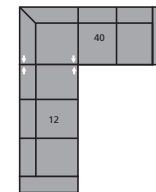

# NORTH AMERICAN™ FURNITURE

Dimensions shown as width x depth x height.  
Specifications are correct at time of printing and are subject to change without notice.  
**LHF** – Left Hand Facing    **RHF** – Right Hand Facing    **IA** – Inside Arm to Inside Arm

13 RHF Sofa  
81.5 x 35.5 x 33"  
207 x 90 x 84cm

15 RHF Chaise  
31.5 x 58 x 33"  
80 x 147 x 84cm

16 LHF Chaise  
31.5 x 58 x 33"  
80 x 147 x 84cm

35 RHF Corner Chaise  
85.5 x 35.5 x 33"  
217 x 90 x 84cm

36 LHF Corner Chaise  
85.5 x 35.5 x 33"  
217 x 90 x 84cm

39 LHF Sofa Split  
91 x 35.5 x 33"  
231 x 90 x 84cm

40 RHF Sofa Split  
91 x 35.5 x 33"  
231 x 90 x 84cm

## POPULAR CONFIGURATIONS

C1 - 88 x 58 x 33" / 224 x 147 x 84cm

C9 - 117 x 85.5 x 33" / 297 x 217 x 84cm

CX - 91 x 117 x 33" / 231 x 297 x 84cm