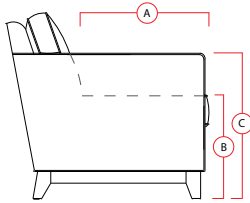

01 Sofa

04 Ottoman

02 Chair

07 LHF Loveseat / 15 RHF Chaise

03 Loveseat

77302 LAUREN

NORTH AMERICAN™
FURNITURE

Dimensions shown as width x depth x height.
Specifications are correct at time of printing and are subject to change without notice.
LHF – Left Hand Facing **RHF** – Right Hand Facing **IA** – Inside Arm to Inside Arm

- A Seat Depth: 22" / 56cm
- B Seat Height: 19.5" / 49cm
- C Arm Height: 23" / 58cm

FEATURES

- > Hardwood frames with stress joints corner blocked and glued for uniformity and strength
- > 8-gauge sinuous springs which are engineered to provide lasting comfort and durability
- > High-density foam wrapped with polyester, CertiPUR-US certified
- > All seat and back cushions are loose and reversible
- > Available in the full line of Revolution Performance Fabrics
- > Available with and without nail heads, natural finish

01 Sofa
1P Sofa with two pillows
88 x 35.5 x 33"
224 x 90 x 84cm
IA: 74" / 188cm

02 Chair
38.5 x 35.5 x 33"
98 x 90 x 84cm
IA: 24.5" / 63cm

03 Loveseat
3P Loveseat with two pillows
63 x 35.5 x 33"
160 x 90 x 84cm
IA: 49.5" / 126cm