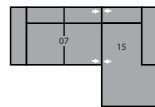

01 Sofa
1P Sofa with two pillows
88 x 35.5 x 33"
224 x 90 x 84cm
IA: 74" / 188cm

02 Chair
38.5 x 35.5 x 33"
98 x 90 x 84cm
IA: 24.5" / 63cm

03 Loveseat
3P Loveseat with two pillows
63 x 35.5 x 33"
160 x 90 x 84cm
IA: 49.5" / 126cm

07 LHF Loveseat
57 x 35.5 x 33"
145 x 90 x 84cm

08 RHF Loveseat
57 x 35.5 x 33"
145 x 90 x 84cm

12 LHF Sofa
81.5 x 35.5 x 33"
207 x 90 x 84cm

13 RHF Sofa
81.5 x 35.5 x 33"
207 x 90 x 84cm

15 RHF Chaise
31.5 x 58 x 33"
80 x 147 x 84cm

16 LHF Chaise
31.5 x 58 x 33"
80 x 147 x 84cm

35 RHF Corner Chaise
85.5 x 35.5 x 33"
217 x 90 x 84cm

36 LHF Corner Chaise
85.5 x 35.5 x 33"
217 x 90 x 84cm

39 LHF Sofa Split
91.5 x 35.5 x 33"
233 x 90 x 84cm

40 RHF Sofa Split
91.5 x 35.5 x 33"
233 x 90 x 84cm

04 Ottoman
34.5 x 26 x 19"
88 x 66 x 48cm

POPULAR CONFIGURATIONS

C1 - 88.5 x 58 x 33" / 225 x 147 x 84cm

C9 - 117 x 85.5 x 33" / 297 x 217 x 84cm

CX - 91.5 x 117 x 33" / 233 x 297 x 84cm