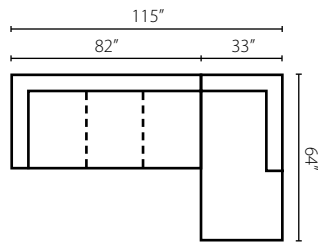

K32210L/R LS
One Arm Loveseat
W58" D41" H39"
2 Pillows

K32210 ALS
Armless Loveseat
W47" D41" H39"

K32210L/R
CHASE
One Arm Chaise
W33" D64" H39"
2 Pillows

Configuration A
K32210L S One Arm Sofa
K32210R CRNS Corner Sofa