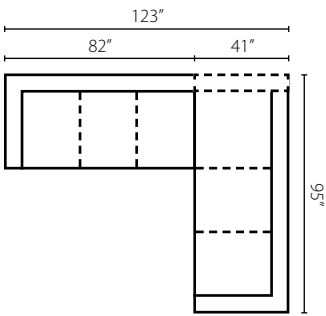

Alexa K32210

Shown in Hercules Sand, Yoga Charcoal, and Leary Seal. | Attached Back | Nail Heads: Black Nickel (shown), Old Gold Spotted or Pewter.

K32210L/R CRNS
Corner Sofa
W95" D41" H39"
4 Pillows

K32210L/R S
One Arm Sofa
W82" D41" H39"
2 Pillows

K32210L/R LS
One Arm Loveseat
W58" D41" H39"
2 Pillows

K32210 ALS
Armless Loveseat
W47" D41" H39"

K32210L/R
CHASE
One Arm Chaise
W33" D64" H39"
2 Pillows

Configuration A
K32210L S One Arm Sofa
K32210R CRNS Corner Sofa

Configuration E
K32210L LS Loveseat
K32210R CRNS Corner Sofa