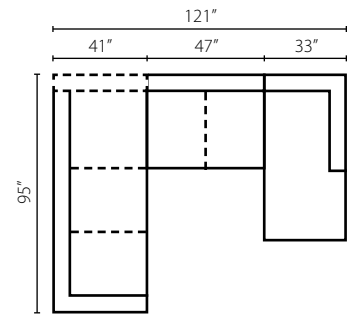

Configuration C
K32210L CRNS Corner Sofa
K32210 ALS Armless Loveseat
K32210R CHASE One Arm Chaise