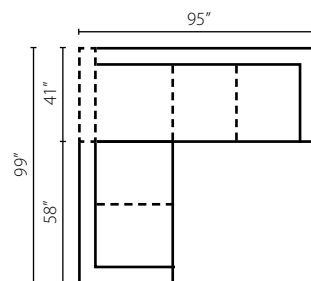

Configuration E
K32210L LS Loveseat
K32210R CRNS Corner Sofa