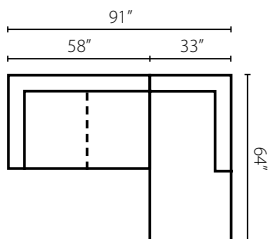

Configuration D
K32210L LS One Arm Loveseat
K32210R CHASE One Arm Chaise