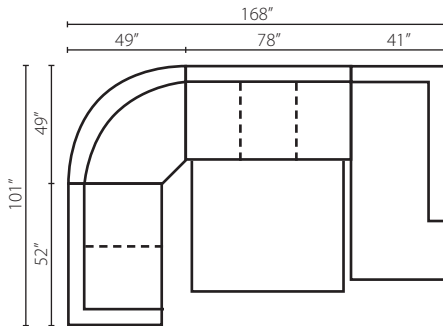

Configuration E

K50000L / K50060L LS Loveseat
K50000 / K50060 WEDGE Wedge
K50000A / K50060A IQSL Armless Queen Sleeper
K50000R / K50060R SCHS Sofa Chaise