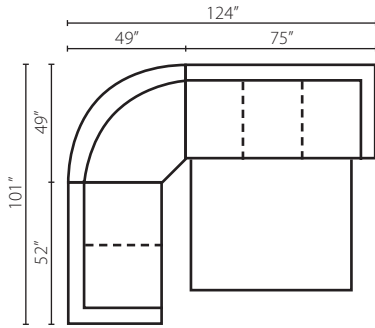

K50000 L/R IRSL
K50060 L/R IRSL
Regular Sleeper
W75" D40" H36"
1 Pillow

Configuration C

K50000L / K50060L LS Loveseat
K50000 / K50060 WEDGE Wedge
K50000R / K50060R IRSL Regular Sleeper