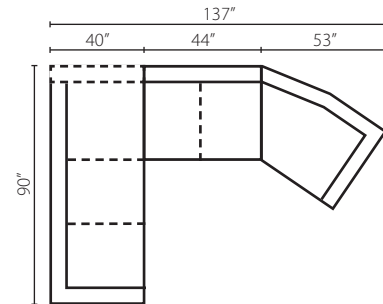

Configuration F

K50000L / K50060L CRNS Corner Sofa
K50000 / K50060 ALS Armless Loveseat
K50000R / K50060R BC Big Chair