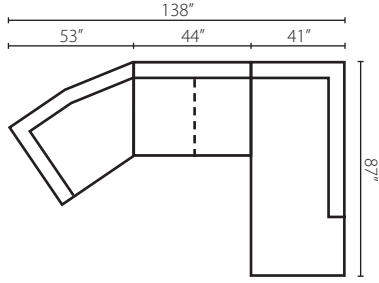

K50000 WEDGE
K50060 WEDGE
90° Wedge
W67" D40" H36"
1 Pillow

K50000 CORN
K50060 CORN
Corner
W40" D40" H36"
1 Pillow

K50000L/R C
K50060L/R C
Chair
W29" D40" H36"
1 Pillow

K50000 AC
K50060 AC
Armless Chair
W23" D40" H36"

K50000 STCC
K50060 STCC
Storage Console
with USB Port
W13" D40" H31"

K50000 L/R IRSL
K50060 L/R IRSL
Regular Sleeper
W75" D40" H36"
1 Pillow

K50000A IQSL
K50060A IQSL
Armless Queen
Sleeper
W78" D40" H36"

K50000L/R SCHS
K50060L/R SCHS
Sofa Chaise
W41" D87" H36"
2 Pillows

K50000L/R CHASE
K50060L/R CHASE
Chaise
W29" D63" H36"
1 Pillow

Configuration A

K50000L / K50060L BC Big Chair
 K50000 / K50060 ALS Armless Loveseat
 K50000R / K50060R SCHS Sofa Chaise