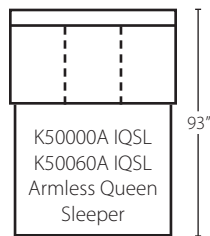

K50000 WEDGE
K50060 WEDGE
90° Wedge
W67" D40" H36"
1 Pillow

K50000 CORN
K50060 CORN
Corner
W40" D40" H36"
1 Pillow

K50000L/R C
K50060L/R C
Chair
W29" D40" H36"
1 Pillow

K50000 AC
K50060 AC
Armless Chair
W23" D40" H36"

K50000 STCC
K50060 STCC
Storage Console
with USB Port
W13" D40" H31"

K50000 L/R IRSL
K50060 L/R IRSL
Regular Sleeper
W75" D40" H36"
1 Pillow

K50000A IQSL
K50060A IQSL
Armless Queen
Sleeper
W78" D40" H36"