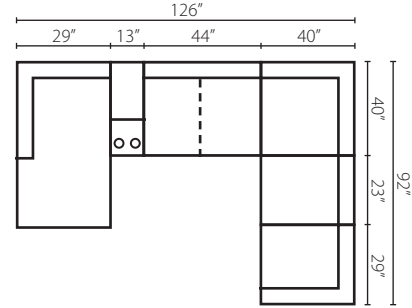

K50000 STCC
K50060 STCC
Storage Console
with USB Port
W13" D40" H31"

K50000 L/R IRSL
K50060 L/R IRSL
Regular Sleeper
W75" D40" H36"
1 Pillow

K50000A IQSL
K50060A IQSL
Armless Queen
Sleeper
W78" D40" H36"

K50000L/R SCHS
K50060L/R SCHS
Sofa Chaise
W41" D87" H36"
2 Pillows

K50000L/R CHASE
K50060L/R CHASE
Chaise
W29" D63" H36"
1 Pillow

Configuration A

K50000L / K50060L BC Big Chair
 K50000 / K50060 ALS Armless Loveseat
 K50000R / K50060R SCHS Sofa Chaise