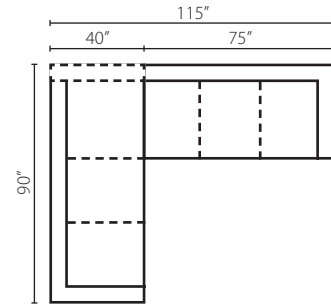

Configuration D

K50000L / K50060L CRNS Corner Sofa
K50000R / K50060R S Sofa