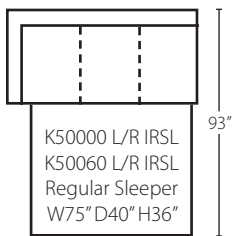

K50000 WEDGE
K50060 WEDGE
90° Wedge
W67" D40" H36"
1 Pillow

K50000 CORN
K50060 CORN
Corner
W40" D40" H36"
1 Pillow

K50000L/R C
K50060L/R C
Chair
W29" D40" H36"
1 Pillow

K50000 AC
K50060 AC
Armless Chair
W23" D40" H36"

K50000 STCC
K50060 STCC
Storage Console
with USB Port
W13" D40" H31"

K50000 L/R IRSL
K50060 L/R IRSL
Regular Sleeper
W75" D40" H36"
1 Pillow

K50000A IQSL
K50060A IQSL
Armless Queen
Sleeper
W78" D40" H36"