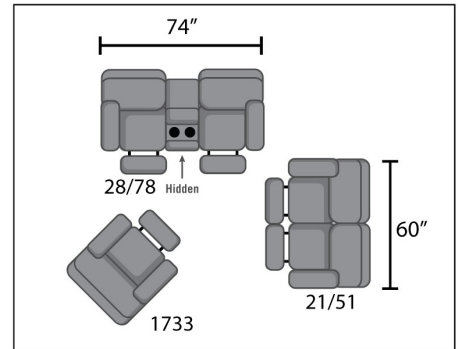

SEE THE POSSIBILITIES!

83 Wedge
51" Wall Allowance
W71" D41" H42"

- 1733** Rocker Recliner
- 1733P** Rocker Recliner w/ Power
- 1733S** Rocker Recliner w/ Swivel
- 1733PP** Rocker Recliner w/ Power Plus
- 2733** Wall Hugger
- 2733P** Wall Hugger w/ Power
- 2733PP** Wall Hugger w/ Power Plus
- 5733P** Power Headrest Rocker
- 5733P-IR** Power Headrest Rocker w/ iRecliner
- 5733P-LUMB** Power Headrest Rocker w/ Lumbar
- 5733P-IR-LUMB** Power Headrest Rocker w/ iRecliner & Lumbar
- 6733P** Power Headrest Wall Hugger
- 6733P-IR** Power Headrest Wall Hugger w/ iRecliner
- 6733P-LUMB** Power Headrest Wall Hugger w/ Lumbar
- 6733P-IR-LUMB** Power Headrest Wall Hugger w/ iRecliner & Lumbar
W34" D42" H42"

- 28** Double Reclining Console Sofa
- 28P** Double Reclining Console Sofa w/ Power
- 28PP** Double Reclining Console Sofa w/ Power Plus
- 78P** Double Reclining Console Sofa w/ Power Headrest
- 78P-IR** Double Reclining Console Sofa w/ Power Headrest & iRecliner
- 78P-LUMB** Double Reclining Console Sofa w/ Power Headrest & Lumbar
- 78P-IR-LUMB** Double Reclining Console Sofa w/ Power Headrest, iRecliner & Lumbar
W74" D40" H42"

- 21** Double Reclining Loveseat
- 21P** Double Reclining Loveseat with Power
- 21PP** Double Reclining Loveseat w/ Power Plus
- 51P** Double Reclining Loveseat w/ Power Headrest
- 51P-IR** Double Reclining Loveseat w/ Power Headrest & iRecliner
- 51P-LUMB** Double Reclining Loveseat w/ Power Headrest & Lumbar
- 51P-IR-LUMB** Double Reclining Loveseat with Power Headrest, iRecliner & Lumbar
W60" D40" H42"

- 31** Double Reclining Sofa
- 31P** Double Reclining Sofa w/ Power
- 31PP** Double Reclining Sofa w/ Power Plus
- 61P** Double Reclining Sofa w/ Power Headrest
- 61P-IR** Double Reclining Sofa w/ Power Headrest & iRecliner
- 61P-LUMB** Double Reclining Sofa w/ Power Headrest & Lumbar
- 61P-IR-LUMB** Double Reclining Sofa with Power Headrest, iRecliner & Lumbar
W82" D40" H42"