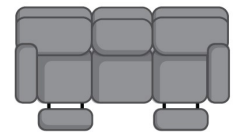

SEE THE POSSIBILITIES!

83 Wedge
51" Wall Allowance
W71" D41" H42"

- 1733** Rocker Recliner
- 1733P** Rocker Recliner w/ Power
- 1733S** Rocker Recliner w/ Swivel
- 1733PP** Rocker Recliner w/ Power Plus
- 2733** Wall Hugger
- 2733P** Wall Hugger w/ Power
- 2733PP** Wall Hugger w/ Power Plus
- 5733P** Power Headrest Rocker
- 5733P-IR** Power Headrest Rocker w/ iRecliner
- 5733P-LUMB** Power Headrest Rocker w/ Lumbar
- 5733P-IR-LUMB** Power Headrest Rocker w/ iRecliner & Lumbar
- 6733P** Power Headrest Wall Hugger
- 6733P-IR** Power Headrest Wall Hugger w/ iRecliner
- 6733P-LUMB** Power Headrest Wall Hugger w/ Lumbar
- 6733P-IR-LUMB** Power Headrest Wall Hugger w/ iRecliner & Lumbar
W34" D42" H42"

- 28** Double Reclining Console Sofa
- 28P** Double Reclining Console Sofa w/ Power
- 28PP** Double Reclining Console Sofa w/ Power Plus
- 78P** Double Reclining Console Sofa w/ Power Headrest
- 78P-IR** Double Reclining Console Sofa w/ Power Headrest & iRecliner
- 78P-LUMB** Double Reclining Console Sofa w/ Power Headrest & Lumbar
- 78P-IR-LUMB** Double Reclining Console Sofa w/ Power Headrest, iRecliner & Lumbar
W74" D40" H42"

- 21** Double Reclining Loveseat
- 21P** Double Reclining Loveseat with Power
- 21PP** Double Reclining Loveseat w/ Power Plus
- 51P** Double Reclining Loveseat w/ Power Headrest
- 51P-IR** Double Reclining Loveseat w/ Power Headrest & iRecliner
- 51P-LUMB** Double Reclining Loveseat w/ Power Headrest & Lumbar
- 51P-IR-LUMB** Double Reclining Loveseat with Power Headrest, iRecliner & Lumbar
W60" D40" H42"