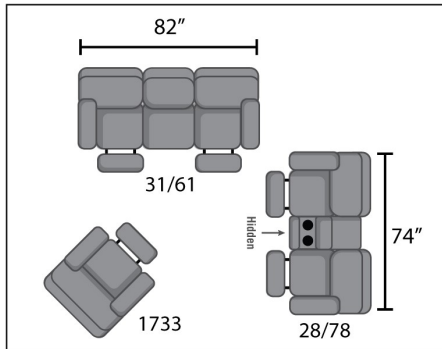

SEE THE POSSIBILITIES!

83 Wedge
51" Wall Allowance
W71" D41" H42"

- 1733** Rocker Recliner
- 1733P** Rocker Recliner w/ Power
- 1733S** Rocker Recliner w/ Swivel
- 1733PP** Rocker Recliner w/ Power Plus
- 2733** Wall Hugger
- 2733P** Wall Hugger w/ Power
- 2733PP** Wall Hugger w/ Power Plus
- 5733P** Power Headrest Rocker
- 5733P-IR** Power Headrest Rocker w/ iRecliner
- 5733P-LUMB** Power Headrest Rocker w/ Lumbar
- 5733P-IR-LUMB** Power Headrest Rocker w/ iRecliner & Lumbar
- 6733P** Power Headrest Wall Hugger
- 6733P-IR** Power Headrest Wall Hugger w/ iRecliner
- 6733P-LUMB** Power Headrest Wall Hugger w/ Lumbar
- 6733P-IR-LUMB** Power Headrest Wall Hugger w/ iRecliner & Lumbar
W34" D42" H42"

- 28** Double Reclining Console Sofa
- 28P** Double Reclining Console Sofa w/ Power
- 28PP** Double Reclining Console Sofa w/ Power Plus
- 78P** Double Reclining Console Sofa w/ Power Headrest
- 78P-IR** Double Reclining Console Sofa w/ Power Headrest & iRecliner
- 78P-LUMB** Double Reclining Console Sofa w/ Power Headrest & Lumbar
- 78P-IR-LUMB** Double Reclining Console Sofa w/ Power Headrest, iRecliner & Lumbar
W74" D40" H42"

- 21** Double Reclining Loveseat
- 21P** Double Reclining Loveseat with Power
- 21PP** Double Reclining Loveseat w/ Power Plus
- 51P** Double Reclining Loveseat w/ Power Headrest
- 51P-IR** Double Reclining Loveseat w/ Power Headrest & iRecliner
- 51P-LUMB** Double Reclining Loveseat w/ Power Headrest & Lumbar
- 51P-IR-LUMB** Double Reclining Loveseat with Power Headrest, iRecliner & Lumbar
W60" D40" H42"

- 31** Double Reclining Sofa
- 31P** Double Reclining Sofa w/ Power
- 31PP** Double Reclining Sofa w/ Power Plus
- 61P** Double Reclining Sofa w/ Power Headrest
- 61P-IR** Double Reclining Sofa w/ Power Headrest & iRecliner
- 61P-LUMB** Double Reclining Sofa w/ Power Headrest & Lumbar
- 61P-IR-LUMB** Double Reclining Sofa with Power Headrest, iRecliner & Lumbar
W82" D40" H42"