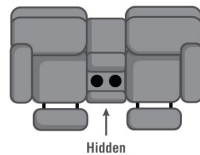

SEE THE POSSIBILITIES!

83 Wedge
51" Wall Allowance
W71" D41" H42"

- 1733** Rocker Recliner
- 1733P** Rocker Recliner w/ Power
- 1733S** Rocker Recliner w/ Swivel
- 1733PP** Rocker Recliner w/ Power Plus
- 2733** Wall Hugger
- 2733P** Wall Hugger w/ Power
- 2733PP** Wall Hugger w/ Power Plus
- 5733P** Power Headrest Rocker
- 5733P-IR** Power Headrest Rocker w/ iRecliner
- 5733P-LUMB** Power Headrest Rocker w/ Lumbar
- 5733P-IR-LUMB** Power Headrest Rocker w/ iRecliner & Lumbar
- 6733P** Power Headrest Wall Hugger
- 6733P-IR** Power Headrest Wall Hugger w/ iRecliner
- 6733P-LUMB** Power Headrest Wall Hugger w/ Lumbar
- 6733P-IR-LUMB** Power Headrest Wall Hugger w/ iRecliner & Lumbar
W34" D42" H42"

- 28** Double Reclining Console Sofa
- 28P** Double Reclining Console Sofa w/ Power
- 28PP** Double Reclining Console Sofa w/ Power Plus
- 78P** Double Reclining Console Sofa w/ Power Headrest
- 78P-IR** Double Reclining Console Sofa w/ Power Headrest & iRecliner
- 78P-LUMB** Double Reclining Console Sofa w/ Power Headrest & Lumbar
- 78P-IR-LUMB** Double Reclining Console Sofa w/ Power Headrest, iRecliner & Lumbar
W74" D40" H42"