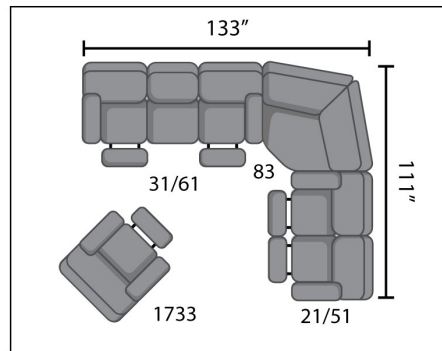

SEE THE POSSIBILITIES!

83 Wedge
51" Wall Allowance
W71" D41" H42"

- 1733** Rocker Recliner
- 1733P** Rocker Recliner w/ Power
- 1733S** Rocker Recliner w/ Swivel
- 1733PP** Rocker Recliner w/ Power Plus
- 2733** Wall Hugger
- 2733P** Wall Hugger w/ Power
- 2733PP** Wall Hugger w/ Power Plus
- 5733P** Power Headrest Rocker
- 5733P-IR** Power Headrest Rocker w/ iRecliner
- 5733P-LUMB** Power Headrest Rocker w/ Lumbar
- 5733P-IR-LUMB** Power Headrest Rocker w/ iRecliner & Lumbar
- 6733P** Power Headrest Wall Hugger
- 6733P-IR** Power Headrest Wall Hugger w/ iRecliner
- 6733P-LUMB** Power Headrest Wall Hugger w/ Lumbar
- 6733P-IR-LUMB** Power Headrest Wall Hugger w/ iRecliner & Lumbar
W34" D42" H42"

- 28** Double Reclining Console Sofa
- 28P** Double Reclining Console Sofa w/ Power
- 28PP** Double Reclining Console Sofa w/ Power Plus
- 78P** Double Reclining Console Sofa w/ Power Headrest
- 78P-IR** Double Reclining Console Sofa w/ Power Headrest & iRecliner
- 78P-LUMB** Double Reclining Console Sofa w/ Power Headrest & Lumbar
- 78P-IR-LUMB** Double Reclining Console Sofa w/ Power Headrest, iRecliner & Lumbar
W74" D40" H42"

- 21** Double Reclining Loveseat
- 21P** Double Reclining Loveseat with Power
- 21PP** Double Reclining Loveseat w/ Power Plus
- 51P** Double Reclining Loveseat w/ Power Headrest
- 51P-IR** Double Reclining Loveseat w/ Power Headrest & iRecliner
- 51P-LUMB** Double Reclining Loveseat w/ Power Headrest & Lumbar
- 51P-IR-LUMB** Double Reclining Loveseat with Power Headrest, iRecliner & Lumbar
W60" D40" H42"

- 31** Double Reclining Sofa
- 31P** Double Reclining Sofa w/ Power
- 31PP** Double Reclining Sofa w/ Power Plus
- 61P** Double Reclining Sofa w/ Power Headrest
- 61P-IR** Double Reclining Sofa w/ Power Headrest & iRecliner
- 61P-LUMB** Double Reclining Sofa w/ Power Headrest & Lumbar
- 61P-IR-LUMB** Double Reclining Sofa with Power Headrest, iRecliner & Lumbar
W82" D40" H42"