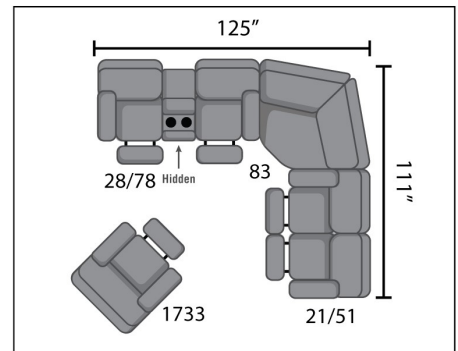

SEE THE POSSIBILITIES!

83 Wedge
51" Wall Allowance
W71" D41" H42"

- 1733** Rocker Recliner
- 1733P** Rocker Recliner w/ Power
- 1733S** Rocker Recliner w/ Swivel
- 1733PP** Rocker Recliner w/ Power Plus
- 2733** Wall Hugger
- 2733P** Wall Hugger w/ Power
- 2733PP** Wall Hugger w/ Power Plus
- 5733P** Power Headrest Rocker
- 5733P-IR** Power Headrest Rocker w/ iRecliner
- 5733P-LUMB** Power Headrest Rocker w/ Lumbar
- 5733P-IR-LUMB** Power Headrest Rocker w/ iRecliner & Lumbar
- 6733P** Power Headrest Wall Hugger
- 6733P-IR** Power Headrest Wall Hugger w/ iRecliner
- 6733P-LUMB** Power Headrest Wall Hugger w/ Lumbar
- 6733P-IR-LUMB** Power Headrest Wall Hugger w/ iRecliner & Lumbar
W34" D42" H42"

- 28** Double Reclining Console Sofa
- 28P** Double Reclining Console Sofa w/ Power
- 28PP** Double Reclining Console Sofa w/ Power Plus
- 78P** Double Reclining Console Sofa w/ Power Headrest
- 78P-IR** Double Reclining Console Sofa w/ Power Headrest & iRecliner
- 78P-LUMB** Double Reclining Console Sofa w/ Power Headrest & Lumbar
- 78P-IR-LUMB** Double Reclining Console Sofa w/ Power Headrest, iRecliner & Lumbar
W74" D40" H42"

- 21** Double Reclining Loveseat
- 21P** Double Reclining Loveseat with Power
- 21PP** Double Reclining Loveseat w/ Power Plus
- 51P** Double Reclining Loveseat w/ Power Headrest
- 51P-IR** Double Reclining Loveseat w/ Power Headrest & iRecliner
- 51P-LUMB** Double Reclining Loveseat w/ Power Headrest & Lumbar
- 51P-IR-LUMB** Double Reclining Loveseat with Power Headrest, iRecliner & Lumbar
W60" D40" H42"

- 31** Double Reclining Sofa
- 31P** Double Reclining Sofa w/ Power
- 31PP** Double Reclining Sofa w/ Power Plus
- 61P** Double Reclining Sofa w/ Power Headrest
- 61P-IR** Double Reclining Sofa w/ Power Headrest & iRecliner
- 61P-LUMB** Double Reclining Sofa w/ Power Headrest & Lumbar
- 61P-IR-LUMB** Double Reclining Sofa with Power Headrest, iRecliner & Lumbar
W82" D40" H42"