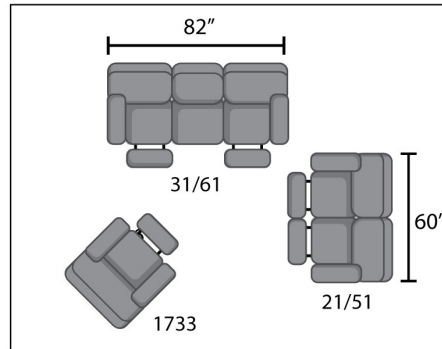

SEE THE POSSIBILITIES!

83 Wedge
51" Wall Allowance
W71" D41" H42"

- 1733** Rocker Recliner
- 1733P** Rocker Recliner w/ Power
- 1733S** Rocker Recliner w/ Swivel
- 1733PP** Rocker Recliner w/ Power Plus
- 2733** Wall Hugger
- 2733P** Wall Hugger w/ Power
- 2733PP** Wall Hugger w/ Power Plus
- 5733P** Power Headrest Rocker
- 5733P-IR** Power Headrest Rocker w/ iRecliner
- 5733P-LUMB** Power Headrest Rocker w/ Lumbar
- 5733P-IR-LUMB** Power Headrest Rocker w/ iRecliner & Lumbar
- 6733P** Power Headrest Wall Hugger
- 6733P-IR** Power Headrest Wall Hugger w/ iRecliner
- 6733P-LUMB** Power Headrest Wall Hugger w/ Lumbar
- 6733P-IR-LUMB** Power Headrest Wall Hugger w/ iRecliner & Lumbar
W34" D42" H42"

- 28** Double Reclining Console Sofa
- 28P** Double Reclining Console Sofa w/ Power
- 28PP** Double Reclining Console Sofa w/ Power Plus
- 78P** Double Reclining Console Sofa w/ Power Headrest
- 78P-IR** Double Reclining Console Sofa w/ Power Headrest & iRecliner
- 78P-LUMB** Double Reclining Console Sofa w/ Power Headrest & Lumbar
- 78P-IR-LUMB** Double Reclining Console Sofa w/ Power Headrest, iRecliner & Lumbar
W74" D40" H42"

- 21** Double Reclining Loveseat
- 21P** Double Reclining Loveseat with Power
- 21PP** Double Reclining Loveseat w/ Power Plus
- 51P** Double Reclining Loveseat w/ Power Headrest
- 51P-IR** Double Reclining Loveseat w/ Power Headrest & iRecliner
- 51P-LUMB** Double Reclining Loveseat w/ Power Headrest & Lumbar
- 51P-IR-LUMB** Double Reclining Loveseat with Power Headrest, iRecliner & Lumbar
W60" D40" H42"

- 31** Double Reclining Sofa
- 31P** Double Reclining Sofa w/ Power
- 31PP** Double Reclining Sofa w/ Power Plus
- 61P** Double Reclining Sofa w/ Power Headrest
- 61P-IR** Double Reclining Sofa w/ Power Headrest & iRecliner
- 61P-LUMB** Double Reclining Sofa w/ Power Headrest & Lumbar
- 61P-IR-LUMB** Double Reclining Sofa with Power Headrest, iRecliner & Lumbar
W82" D40" H42"