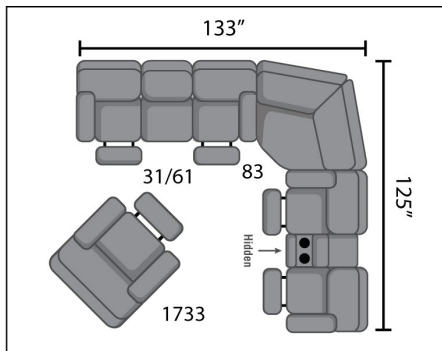

SEE THE POSSIBILITIES!

83 Wedge
51" Wall Allowance
W71" D41" H42"

- 1733** Rocker Recliner
- 1733P** Rocker Recliner w/ Power
- 1733S** Rocker Recliner w/ Swivel
- 1733PP** Rocker Recliner w/ Power Plus
- 2733** Wall Hugger
- 2733P** Wall Hugger w/ Power
- 2733PP** Wall Hugger w/ Power Plus
- 5733P** Power Headrest Rocker
- 5733P-IR** Power Headrest Rocker w/ iRecliner
- 5733P-LUMB** Power Headrest Rocker w/ Lumbar
- 5733P-IR-LUMB** Power Headrest Rocker w/ iRecliner & Lumbar
- 6733P** Power Headrest Wall Hugger
- 6733P-IR** Power Headrest Wall Hugger w/ iRecliner
- 6733P-LUMB** Power Headrest Wall Hugger w/ Lumbar
- 6733P-IR-LUMB** Power Headrest Wall Hugger w/ iRecliner & Lumbar
W34" D42" H42"

- 28** Double Reclining Console Sofa
- 28P** Double Reclining Console Sofa w/ Power
- 28PP** Double Reclining Console Sofa w/ Power Plus
- 78P** Double Reclining Console Sofa w/ Power Headrest
- 78P-IR** Double Reclining Console Sofa w/ Power Headrest & iRecliner
- 78P-LUMB** Double Reclining Console Sofa w/ Power Headrest & Lumbar
- 78P-IR-LUMB** Double Reclining Console Sofa w/ Power Headrest, iRecliner & Lumbar
W74" D40" H42"

- 21** Double Reclining Loveseat
- 21P** Double Reclining Loveseat with Power
- 21PP** Double Reclining Loveseat w/ Power Plus
- 51P** Double Reclining Loveseat w/ Power Headrest
- 51P-IR** Double Reclining Loveseat w/ Power Headrest & iRecliner
- 51P-LUMB** Double Reclining Loveseat w/ Power Headrest & Lumbar
- 51P-IR-LUMB** Double Reclining Loveseat with Power Headrest, iRecliner & Lumbar
W60" D40" H42"

- 31** Double Reclining Sofa
- 31P** Double Reclining Sofa w/ Power
- 31PP** Double Reclining Sofa w/ Power Plus
- 61P** Double Reclining Sofa w/ Power Headrest
- 61P-IR** Double Reclining Sofa w/ Power Headrest & iRecliner
- 61P-LUMB** Double Reclining Sofa w/ Power Headrest & Lumbar
- 61P-IR-LUMB** Double Reclining Sofa with Power Headrest, iRecliner & Lumbar
W82" D40" H42"