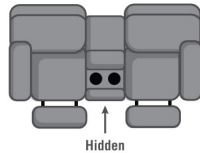

SEE THE POSSIBILITIES!

- | | | | |
|---|---|--|---|
| 1749 Rocker Recliner | 28 Double Reclining Console Sofa | 21 Double Reclining Loveseat | 31 Double Reclining Sofa |
| 1749P Rocker Recliner w/ Power | 28P Double Reclining Console Sofa w/ Power | 21P Double Reclining Loveseat w/ Power | 31P Double Reclining Sofa w/ Power |
| 1749S Rocker Recliner w/ Swivel | 28PP Double Reclining Console Sofa w/ Power Plus | 21PP Double Reclining Loveseat w/ Power Plus | 31PP Double Reclining Sofa w/ Power Plus |
| 1749PP Rocker Recliner w/ Power Plus | 28 PIL Double Reclining Console Sofa w/ 2 pillows | 21 PIL Double Reclining Loveseat w/ 2 pillows | 31 PIL Double Reclining Sofa w/ 2 pillows |
| 2749 Wall Hugger | 28P PIL Double Reclining Console Sofa w/ 2 pillows & Power | 21P PIL Double Reclining Loveseat w/ 2 pillows & Power | 31P PIL Double Reclining Sofa w/ 2 pillows & Power |
| 2749P Wall Hugger w/ Power | 28PP PIL Double Reclining Console Sofa w/ 2 pillows & Power Plus | 21PP PIL Double Reclining Loveseat w/ 2 pillows & Power Plus | 31PP PIL Double Reclining Sofa w/ 2 pillows & Power Plus |
| 2749PP Wall Hugger w/ Power Plus | 78P Double Reclining Console Sofa w/ Power Headrest | 51P Double Reclining Loveseat w/ Power Headrest | 61P Double Reclining Sofa w/ Power Headrest |
| 5749P Power Headrest Rocker | 78P-IR Double Reclining Console Sofa w/ Power Headrest & iRecliner | 51P-IR Double Reclining Loveseat w/ Power Headrest & iRecliner | 61P-IR Double Reclining Sofa w/ Power Headrest & iRecliner |
| 5749P-IR Power Headrest Rocker w/ iRecliner | 78P-LUMB Double Reclining Console Sofa w/ Power Headrest & Lumbar | 51P-LUMB Double Reclining Loveseat w/ Power Headrest & Lumbar | 61P-LUMB Double Reclining Sofa w/ Power Headrest & Lumbar |
| 5749P-LUMB Power Headrest Rocker w/ iRecliner & Lumbar | 78P-IR-LUMB Double Reclining Console Sofa w/ Power Headrest, iRecliner & Lumbar | 51P-IR-LUMB Double Reclining Loveseat w/ Power Headrest, iRecliner & Lumbar | 61P-IR-LUMB Double Reclining Sofa w/ Power Headrest, iRecliner & Lumbar |
| 6749P Power Headrest Wall Hugger | 78P PIL Double Reclining Console Sofa w/ 2 pillows & Power Headrest | 51P PIL Double Reclining Loveseat w/ Power Headrest | 61P PIL Double Reclining Sofa w/ 2 pillows & Power Headrest |
| 6749P-IR Power Headrest Wall Hugger w/ iRecliner | 78P-IR PIL Double Reclining Console Sofa w/ 2 pillows, Power Headrest & iRecliner | 51P-IR PIL Double Reclining Loveseat w/ Power Headrest & iRecliner | 61P-IR PIL Double Reclining Sofa w/ 2 pillows, Power Headrest & iRecliner |
| 6749P-LUMB Power Headrest Wall Hugger w/ Lumbar | 78P-LUMB PIL Double Reclining Console Sofa w/ 2 pillows, Power Headrest & Lumbar | 51P-LUMB PIL Double Reclining Loveseat w/ Power Headrest & Lumbar | 61P-LUMB PI Double Reclining Sofa w/ w/ 2 pillows, Power Headrest & Lumbar |
| 6749P-IR-LUMB Power Headrest Wall Hugger w/ iRecliner & Lumbar | 78P-IR-LUMB PIL Double Reclining Console Sofa w/ 2 pillows, Power Headrest, iRecliner & Lumbar | 51P-IR-LUMB PIL Double Reclining Loveseat w/ Power Headrest, iRecliner & Lumbar | 61P-IR-LUMB PIL Double Reclining Sofa w/ 2 pillows, Power Headrest, iRecliner & Lumbar |
| W38" D39" H42" | W84" D39" H42" | W70" D39" H42" | W94" D39" H42" |