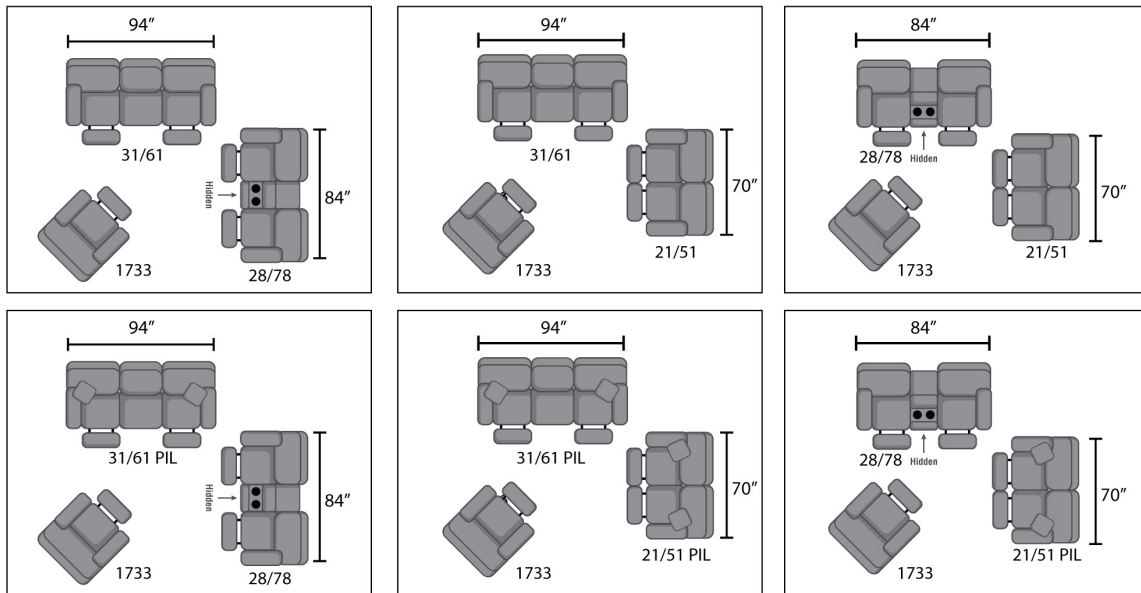

SEE THE POSSIBILITIES!

- | | | | |
|---|---|--|---|
| 1749 Rocker Recliner | 28 Double Reclining Console Sofa | 21 Double Reclining Loveseat | 31 Double Reclining Sofa |
| 1749P Rocker Recliner w/ Power | 28P Double Reclining Console Sofa w/ Power | 21P Double Reclining Loveseat w/ Power | 31P Double Reclining Sofa w/ Power |
| 1749S Rocker Recliner w/ Swivel | 28PP Double Reclining Console Sofa w/ Power Plus | 21PP Double Reclining Loveseat w/ Power Plus | 31PP Double Reclining Sofa w/ Power Plus |
| 1749PP Rocker Recliner w/ Power Plus | 28 PIL Double Reclining Console Sofa w/ 2 pillows | 21 PIL Double Reclining Loveseat w/ 2 pillows | 31 PIL Double Reclining Sofa w/ 2 pillows |
| 2749 Wall Hugger | 28P PIL Double Reclining Console Sofa w/ 2 pillows & Power | 21P PIL Double Reclining Loveseat w/ 2 pillows & Power | 31P PIL Double Reclining Sofa w/ 2 pillows & Power |
| 2749P Wall Hugger w/ Power | 28PP PIL Double Reclining Console Sofa w/ 2 pillows & Power Plus | 21PP PIL Double Reclining Loveseat w/ 2 pillows & Power Plus | 31PP PIL Double Reclining Sofa w/ 2 pillows & Power Plus |
| 2749PP Wall Hugger w/ Power Plus | 78P Double Reclining Console Sofa w/ Power Headrest | 51P Double Reclining Loveseat w/ Power Headrest | 61P Double Reclining Sofa w/ Power Headrest |
| 5749P Power Headrest Rocker | 78P-IR Double Reclining Console Sofa w/ Power Headrest & iRecliner | 51P-IR Double Reclining Loveseat w/ Power Headrest & iRecliner | 61P-IR Double Reclining Sofa w/ Power Headrest & iRecliner |
| 5749P-IR Power Headrest Rocker w/ iRecliner | 78P-LUMB Double Reclining Console Sofa w/ Power Headrest & Lumbar | 51P-LUMB Double Reclining Loveseat w/ Power Headrest & Lumbar | 61P-LUMB Double Reclining Sofa w/ Power Headrest & Lumbar |
| 5749P-LUMB Power Headrest Rocker w/ iRecliner & Lumbar | 78P-IR-LUMB Double Reclining Console Sofa w/ Power Headrest, iRecliner & Lumbar | 51P-IR-LUMB Double Reclining Loveseat w/ Power Headrest, iRecliner & Lumbar | 61P-IR-LUMB Double Reclining Sofa w/ Power Headrest, iRecliner & Lumbar |
| 6749P Power Headrest Wall Hugger | 78P PIL Double Reclining Console Sofa w/ 2 pillows & Power Headrest | 51P PIL Double Reclining Loveseat w/ Power Headrest | 61P PIL Double Reclining Sofa w/ 2 pillows & Power Headrest |
| 6749P-IR Power Headrest Wall Hugger w/ iRecliner | 78P-IR PIL Double Reclining Console Sofa w/ 2 pillows, Power Headrest & iRecliner | 51P-IR PIL Double Reclining Loveseat w/ Power Headrest & iRecliner | 61P-IR PIL Double Reclining Sofa w/ 2 pillows, Power Headrest & iRecliner |
| 6749P-LUMB Power Headrest Wall Hugger w/ Lumbar | 78P-LUMB PIL Double Reclining Console Sofa w/ 2 pillows, Power Headrest & Lumbar | 51P-LUMB PIL Double Reclining Loveseat w/ Power Headrest & Lumbar | 61P-LUMB PI Double Reclining Sofa w/ w/ 2 pillows, Power Headrest & Lumbar |
| 6749P-IR-LUMB Power Headrest Wall Hugger w/ iRecliner & Lumbar | 78P-IR-LUMB PIL Double Reclining Console Sofa w/ 2 pillows, Power Headrest, iRecliner & Lumbar | 51P-IR-LUMB PIL Double Reclining Loveseat w/ Power Headrest, iRecliner & Lumbar | 61P-IR-LUMB PIL Double Reclining Sofa w/ 2 pillows, Power Headrest, iRecliner & Lumbar |
| W38" D39" H42" | W84" D39" H42" | W70" D39" H42" | W94" D39" H42" |