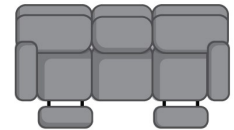

SEE THE POSSIBILITIES!

- | | | | |
|---|---|--|---|
| 1749 Rocker Recliner | 28 Double Reclining Console Sofa | 21 Double Reclining Loveseat | 31 Double Reclining Sofa |
| 1749P Rocker Recliner w/ Power | 28P Double Reclining Console Sofa w/ Power | 21P Double Reclining Loveseat w/ Power | 31P Double Reclining Sofa w/ Power |
| 1749S Rocker Recliner w/ Swivel | 28PP Double Reclining Console Sofa w/ Power Plus | 21PP Double Reclining Loveseat w/ Power Plus | 31PP Double Reclining Sofa w/ Power Plus |
| 1749PP Rocker Recliner w/ Power Plus | 28 PIL Double Reclining Console Sofa w/ 2 pillows | 21 PIL Double Reclining Loveseat w/ 2 pillows | 31 PIL Double Reclining Sofa w/ 2 pillows |
| 2749 Wall Hugger | 28P PIL Double Reclining Console Sofa w/ 2 pillows & Power | 21P PIL Double Reclining Loveseat w/ 2 pillows & Power | 31P PIL Double Reclining Sofa w/ 2 pillows & Power |
| 2749P Wall Hugger w/ Power | 28PP PIL Double Reclining Console Sofa w/ 2 pillows & Power Plus | 21PP PIL Double Reclining Loveseat w/ 2 pillows & Power Plus | 31PP PIL Double Reclining Sofa w/ 2 pillows & Power Plus |
| 2749PP Wall Hugger w/ Power Plus | 78P Double Reclining Console Sofa w/ Power Headrest | 51P Double Reclining Loveseat w/ Power Headrest | 61P Double Reclining Sofa w/ Power Headrest |
| 5749P Power Headrest Rocker | 78P-IR Double Reclining Console Sofa w/ Power Headrest & iRecliner | 51P-IR Double Reclining Loveseat w/ Power Headrest & iRecliner | 61P-IR Double Reclining Sofa w/ Power Headrest & iRecliner |
| 5749P-IR Power Headrest Rocker w/ iRecliner | 78P-LUMB Double Reclining Console Sofa w/ Power Headrest & Lumbar | 51P-LUMB Double Reclining Loveseat w/ Power Headrest & Lumbar | 61P-LUMB Double Reclining Sofa w/ Power Headrest & Lumbar |
| 5749P-LUMB Power Headrest Rocker w/ iRecliner & Lumbar | 78P-IR-LUMB Double Reclining Console Sofa w/ Power Headrest, iRecliner & Lumbar | 51P-IR-LUMB Double Reclining Loveseat w/ Power Headrest, iRecliner & Lumbar | 61P-IR-LUMB Double Reclining Sofa w/ Power Headrest, iRecliner & Lumbar |
| 6749P Power Headrest Wall Hugger | 78P PIL Double Reclining Console Sofa w/ 2 pillows & Power Headrest | 51P PIL Double Reclining Loveseat w/ Power Headrest | 61P PIL Double Reclining Sofa w/ 2 pillows & Power Headrest |
| 6749P-IR Power Headrest Wall Hugger w/ iRecliner | 78P-IR PIL Double Reclining Console Sofa w/ 2 pillows, Power Headrest & iRecliner | 51P-IR PIL Double Reclining Loveseat w/ Power Headrest & iRecliner | 61P-IR PIL Double Reclining Sofa w/ 2 pillows, Power Headrest & iRecliner |
| 6749P-LUMB Power Headrest Wall Hugger w/ Lumbar | 78P-LUMB PIL Double Reclining Console Sofa w/ 2 pillows, Power Headrest & Lumbar | 51P-LUMB PIL Double Reclining Loveseat w/ Power Headrest & Lumbar | 61P-LUMB PI Double Reclining Sofa w/ w/ 2 pillows, Power Headrest & Lumbar |
| 6749P-IR-LUMB Power Headrest Wall Hugger w/ iRecliner & Lumbar | 78P-IR-LUMB PIL Double Reclining Console Sofa w/ 2 pillows, Power Headrest, iRecliner & Lumbar | 51P-IR-LUMB PIL Double Reclining Loveseat w/ Power Headrest, iRecliner & Lumbar | 61P-IR-LUMB PIL Double Reclining Sofa w/ 2 pillows, Power Headrest, iRecliner & Lumbar |
| W38" D39" H42" | W84" D39" H42" | W70" D39" H42" | W94" D39" H42" |