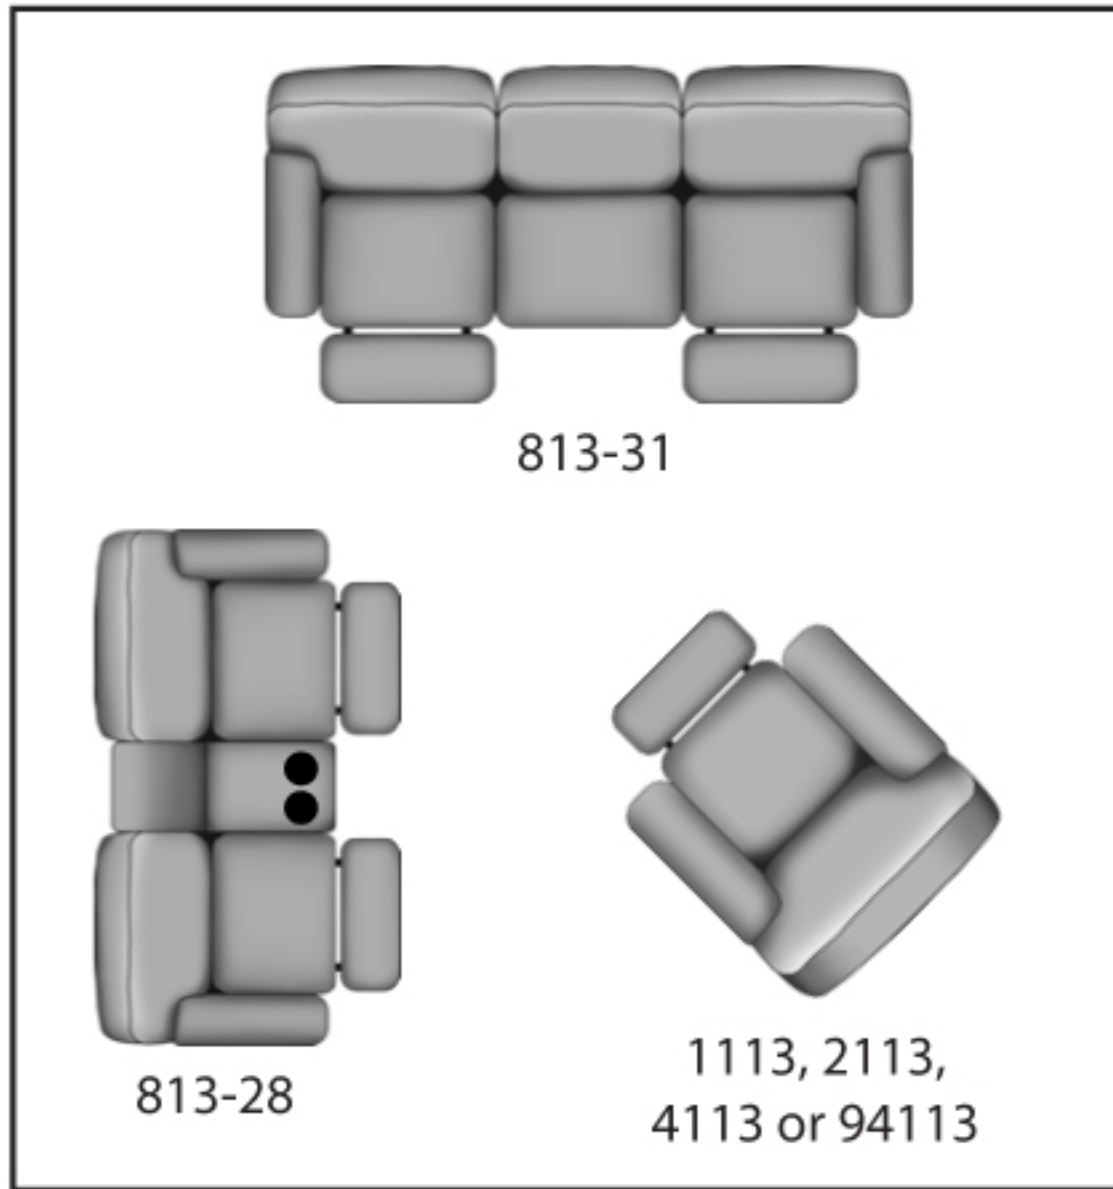

SEE THE POSSIBILITIES!

813-31 Double Reclining Sofa
W93" D41" H40"

813-28 Double Reclining
Console Sofa
W82" D41" H40"

813-21 Double Reclining Loveseat
W69" D41" H40"

1113 Rocker Recliner
2113 Wall Hugger
4113 Lay-Flat Recliner
94113 Lay-Flat Lift Recliner
W43" D39" H43"

*This is a full layout mechanism and the wall proximity needed for full recline is six inches.

813 "RE-FUELER"