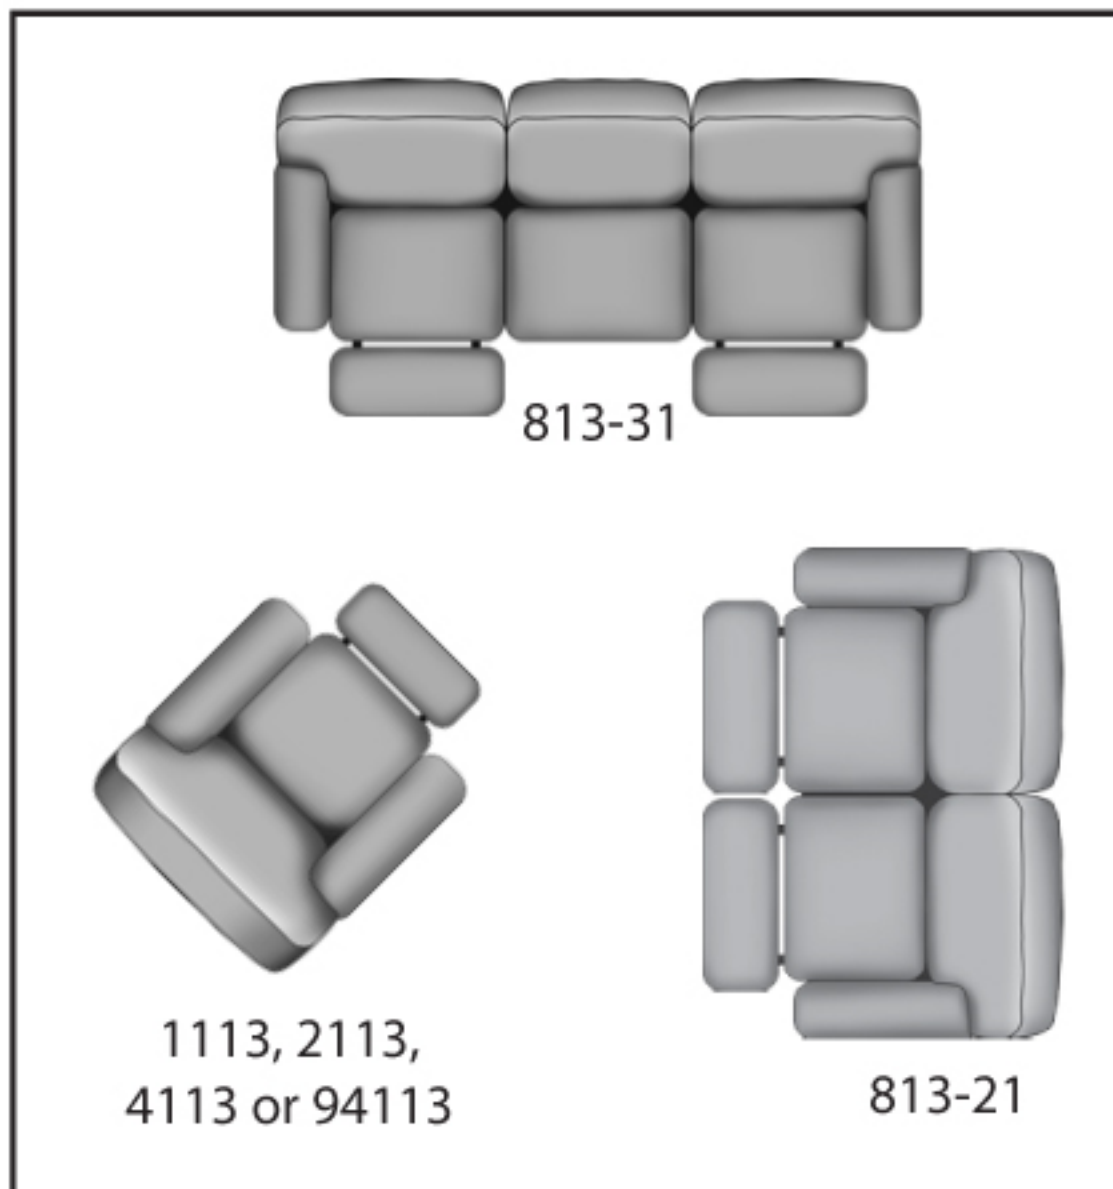

SEE THE POSSIBILITIES!

813-31 Double Reclining Sofa
W93" D41" H40"

813-28 Double Reclining
Console Sofa
W82" D41" H40"

813-21 Double Reclining Loveseat
W69" D41" H40"

1113 Rocker Recliner
2113 Wall Hugger
4113 Lay-Flat Recliner
94113 Lay-Flat Lift Recliner
W43" D39" H43"

*This is a full layout mechanism and the wall proximity needed for full recline is six inches.

813 "RE-FUELER"