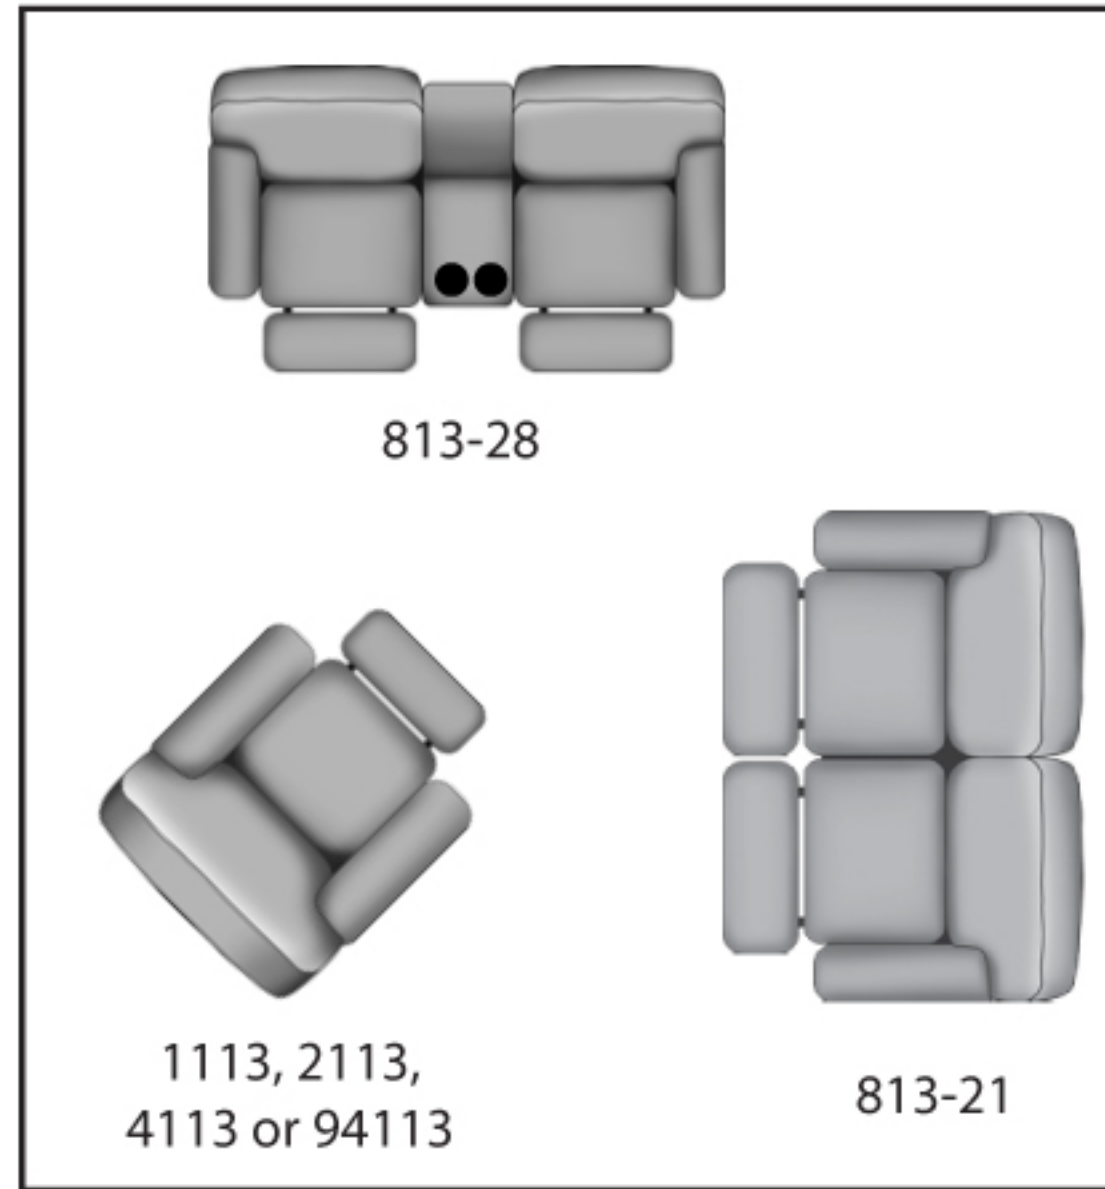

SEE THE POSSIBILITIES!

813-31 Double Reclining Sofa
W93" D41" H40"

813-28 Double Reclining
Console Sofa
W82" D41" H40"

813-21 Double Reclining Loveseat
W69" D41" H40"

1113 Rocker Recliner
2113 Wall Hugger
4113 Lay-Flat Recliner
94113 Lay-Flat Lift Recliner
W43" D39" H43"

*This is a full layout mechanism and the wall proximity needed for full recline is six inches.

813 "RE-FUELER"