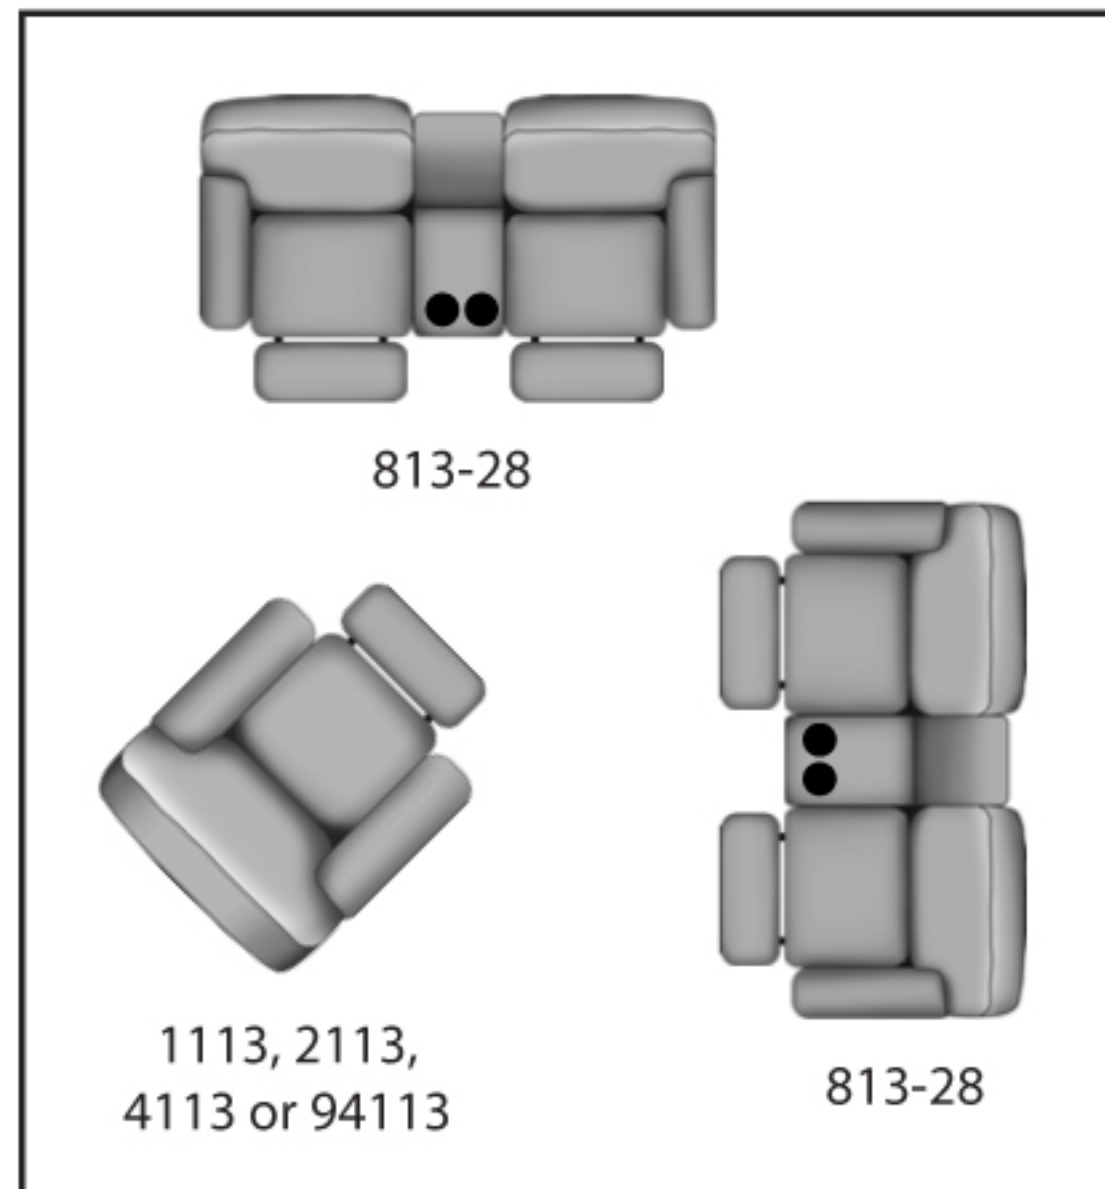

SEE THE POSSIBILITIES!

813-31 Double Reclining Sofa
W93" D41" H40"

813-28 Double Reclining
Console Sofa
W82" D41" H40"

813-21 Double Reclining Loveseat
W69" D41" H40"

1113 Rocker Recliner
2113 Wall Hugger
4113 Lay-Flat Recliner
94113 Lay-Flat Lift Recliner
W43" D39" H43"

*This is a full layout mechanism and the wall proximity needed for full recline is six inches.

813 "RE-FUELER"