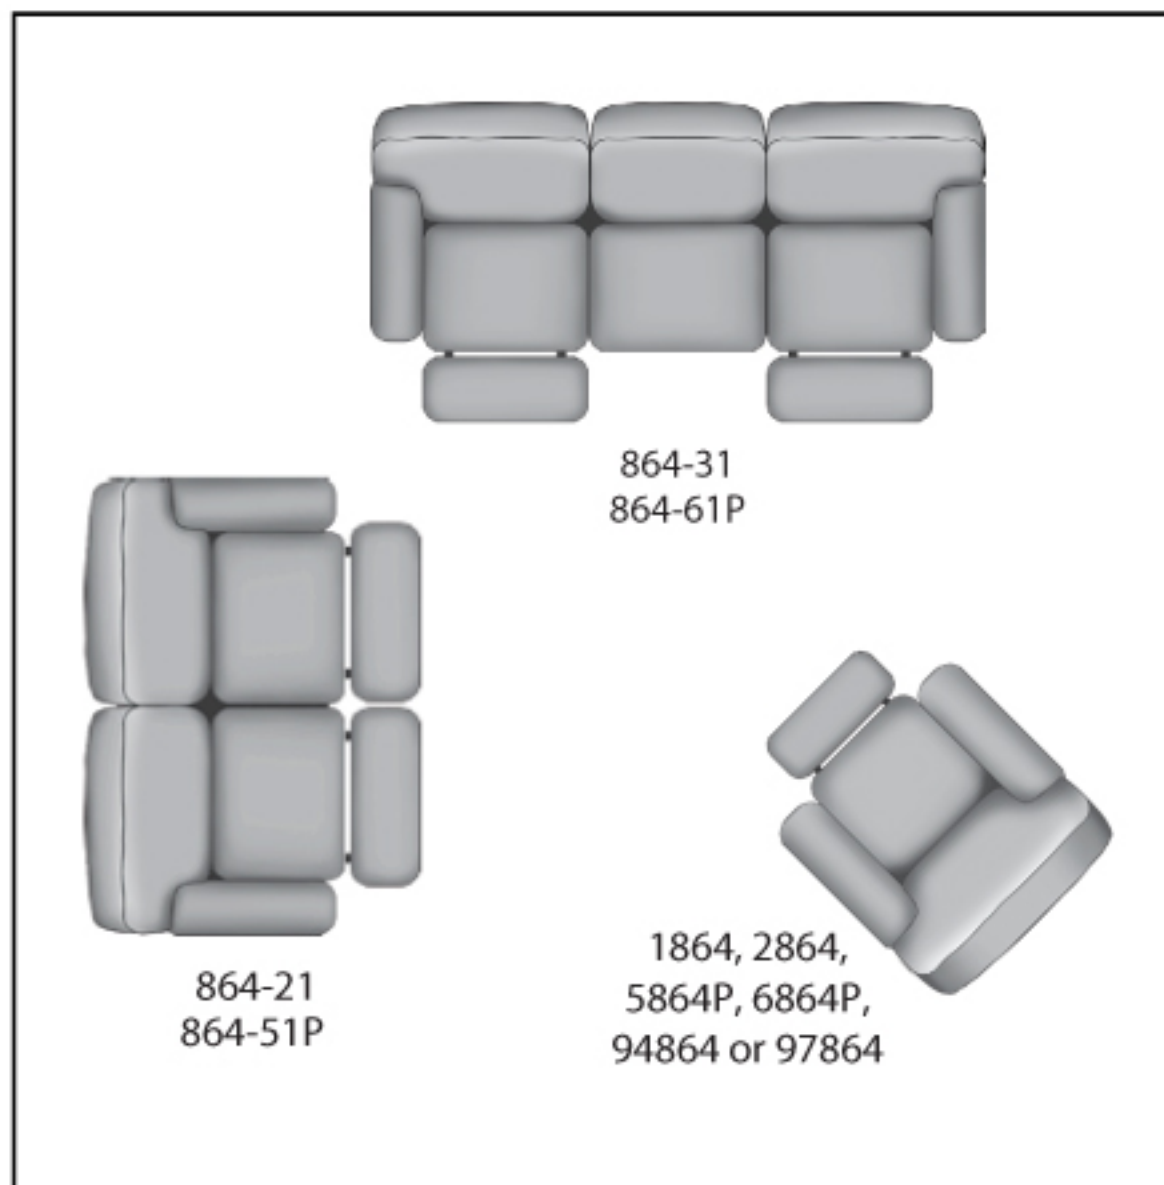

# SEE THE POSSIBILITIES!

864-31 Double Reclining Sofa  
864-61P Double Reclining Sofa  
With Power Headrest  
W91" D43" H42"

864-32 Double Reclining Sofa  
With 2 Pillows  
864-62P Double Reclining Sofa  
With Power Headrest and 2 Pillows  
W91" D43" H42"

864-28 Double Reclining  
Console Sofa  
864-78P Double Reclining  
Console Sofa With Power Headrest  
W80" D43" H42"

864-21 Double Reclining  
Loveseat  
864-51P Double Reclining  
Loveseat With Power Headrest  
W67" D43" H42"

864-22 Double Reclining  
Loveseat With 2 Pillows  
864-52P Double Reclining Loveseat  
With Power Headrest and 2 Pillows  
W67" D43" H42"

864-83 Wedge\*  
W73" D41" H43"  
51" Allowance on each wall

1864 Rocker Recliner  
2864 Wall Hugger Recliner  
5864P Power Headrest Rocker Recliner  
6864P Power Headrest Wall Hugger Recliner  
94864 Lay-Flat Lift Recliner  
97864 Lay-Flat Lift Recliner w/ Power Headrest  
W39" D43" H42"

## 864 "Grand Slam"