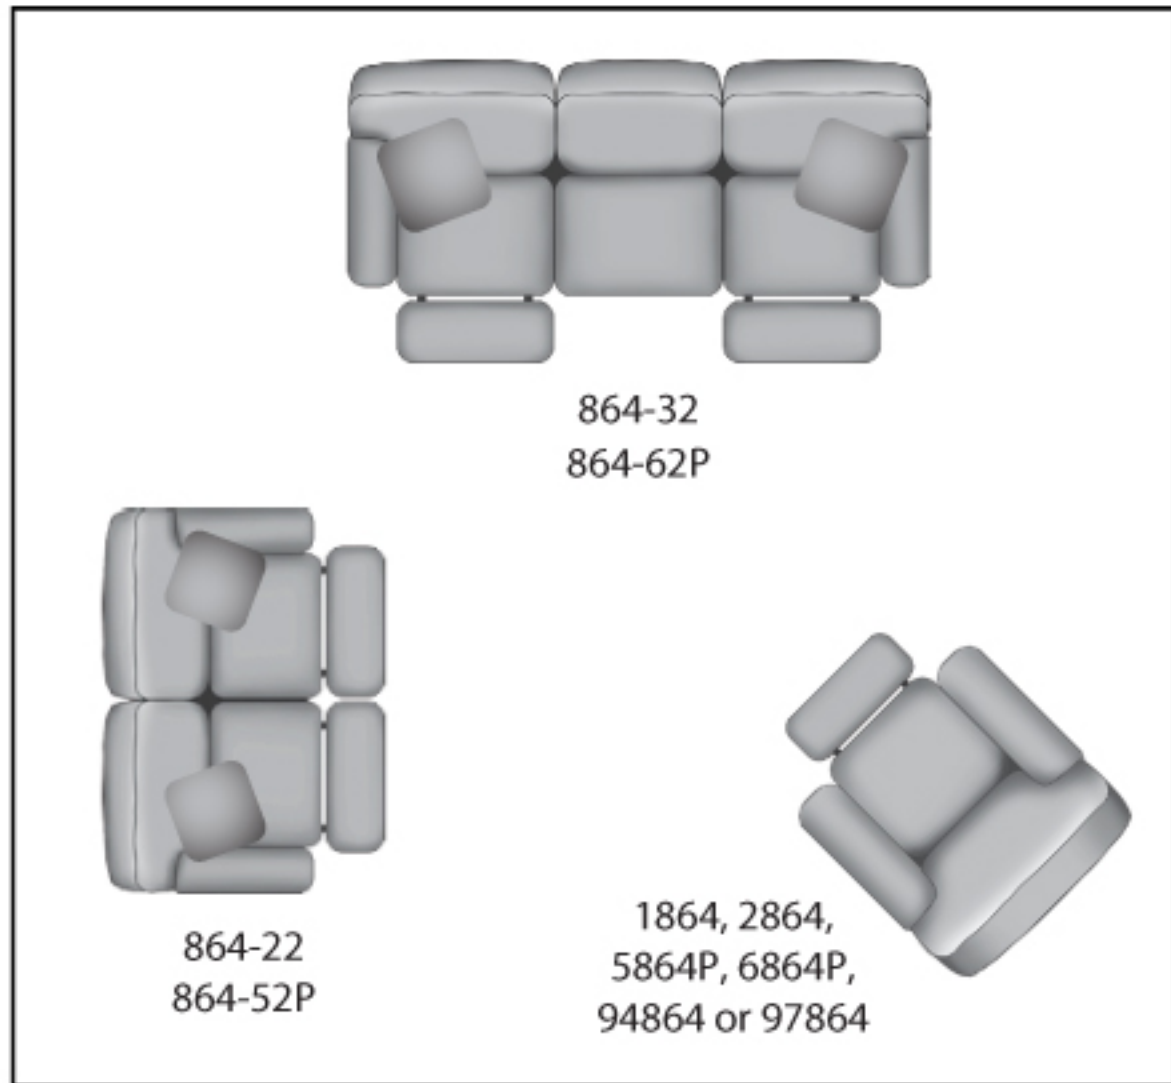

# SEE THE POSSIBILITIES!

864-31 Double Reclining Sofa  
864-61P Double Reclining Sofa  
With Power Headrest  
W91" D43" H42"

864-32 Double Reclining Sofa  
With 2 Pillows  
864-62P Double Reclining Sofa  
With Power Headrest and 2 Pillows  
W91" D43" H42"

864-28 Double Reclining  
Console Sofa  
864-78P Double Reclining  
Console Sofa With Power Headrest  
W80" D43" H42"

864-21 Double Reclining  
Loveseat  
864-51P Double Reclining  
Loveseat With Power Headrest  
W67" D43" H42"

864-22 Double Reclining  
Loveseat With 2 Pillows  
864-52P Double Reclining Loveseat  
With Power Headrest and 2 Pillows  
W67" D43" H42"

864-83 Wedge\*  
W73" D41" H43"  
51" Allowance on each wall

1864 Rocker Recliner  
2864 Wall Hugger Recliner  
5864P Power Headrest Rocker Recliner  
6864P Power Headrest Wall Hugger Recliner  
94864 Lay-Flat Lift Recliner  
97864 Lay-Flat Lift Recliner w/ Power Headrest  
W39" D43" H42"

## 864 "Grand Slam"