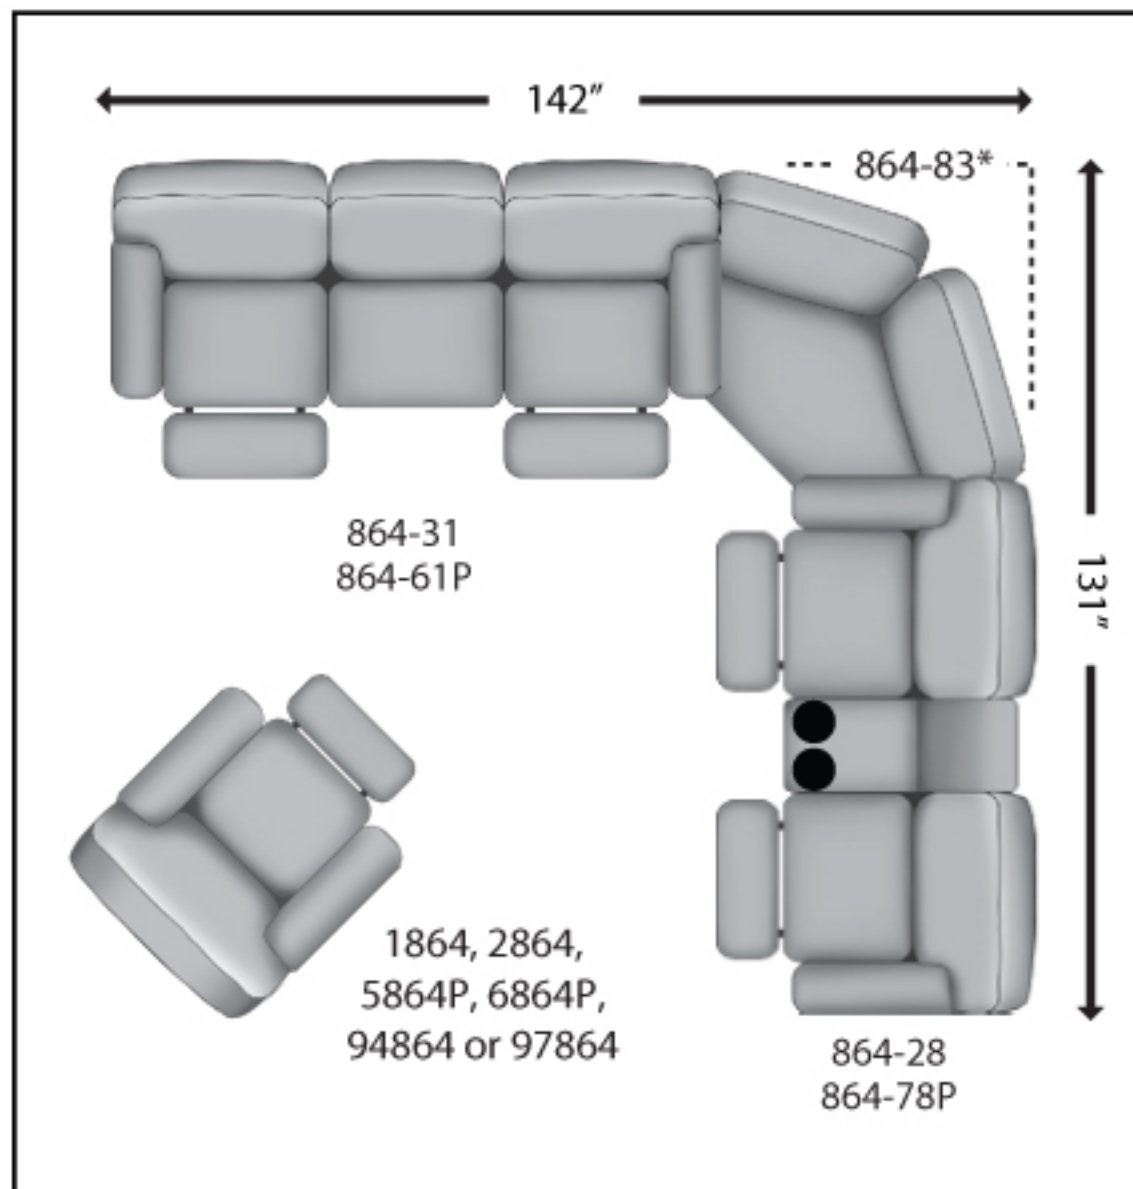

# SEE THE POSSIBILITIES!

864-31 Double Reclining Sofa  
864-61P Double Reclining Sofa  
With Power Headrest  
W91" D43" H42"

864-32 Double Reclining Sofa  
With 2 Pillows  
864-62P Double Reclining Sofa  
With Power Headrest and 2 Pillows  
W91" D43" H42"

864-28 Double Reclining  
Console Sofa  
864-78P Double Reclining  
Console Sofa With Power Headrest  
W80" D43" H42"

864-21 Double Reclining  
Loveseat  
864-51P Double Reclining  
Loveseat With Power Headrest  
W67" D43" H42"

864-22 Double Reclining  
Loveseat With 2 Pillows  
864-52P Double Reclining Loveseat  
With Power Headrest and 2 Pillows  
W67" D43" H42"

864-83 Wedge\*  
W73" D41" H43"  
51" Allowance on each wall

1864 Rocker Recliner  
2864 Wall Hugger Recliner  
5864P Power Headrest Rocker Recliner  
6864P Power Headrest Wall Hugger Recliner  
94864 Lay-Flat Lift Recliner  
97864 Lay-Flat Lift Recliner w/ Power Headrest  
W39" D43" H42"

## 864 "Grand Slam"