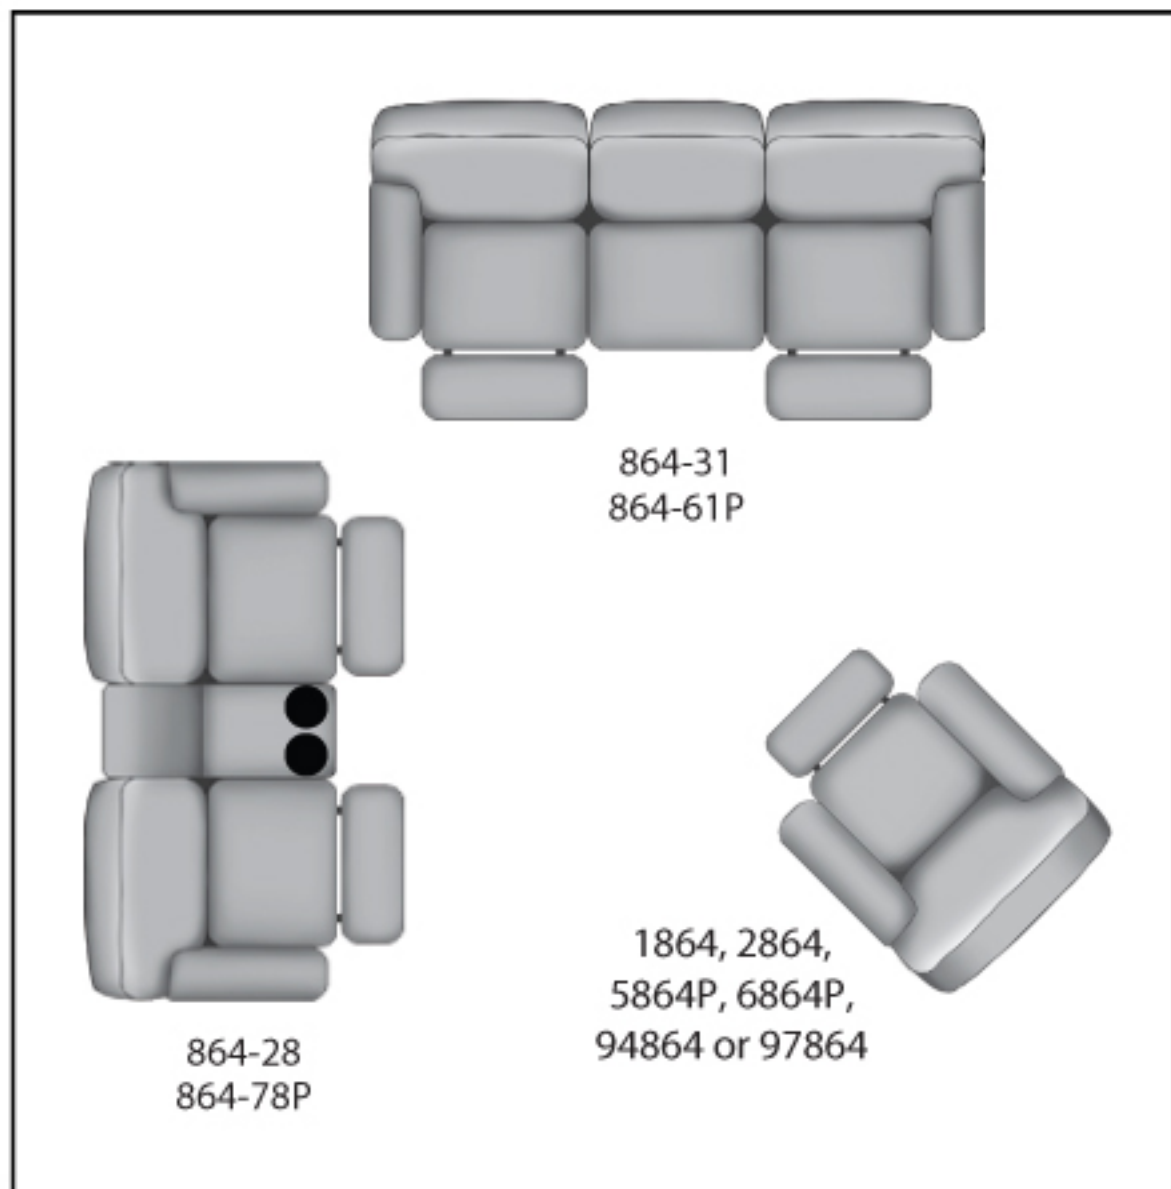

# SEE THE POSSIBILITIES!

864-31 Double Reclining Sofa  
864-61P Double Reclining Sofa  
With Power Headrest  
W91" D43" H42"

864-32 Double Reclining Sofa  
With 2 Pillows  
864-62P Double Reclining Sofa  
With Power Headrest and 2 Pillows  
W91" D43" H42"

864-28 Double Reclining  
Console Sofa  
864-78P Double Reclining  
Console Sofa With Power Headrest  
W80" D43" H42"

864-21 Double Reclining  
Loveseat  
864-51P Double Reclining  
Loveseat With Power Headrest  
W67" D43" H42"

864-22 Double Reclining  
Loveseat With 2 Pillows  
864-52P Double Reclining Loveseat  
With Power Headrest and 2 Pillows  
W67" D43" H42"

864-83 Wedge\*  
W73" D41" H43"  
51" Allowance on each wall

1864 Rocker Recliner  
2864 Wall Hugger Recliner  
5864P Power Headrest Rocker Recliner  
6864P Power Headrest Wall Hugger Recliner  
94864 Lay-Flat Lift Recliner  
97864 Lay-Flat Lift Recliner w/ Power Headrest  
W39" D43" H42"

## 864 "Grand Slam"