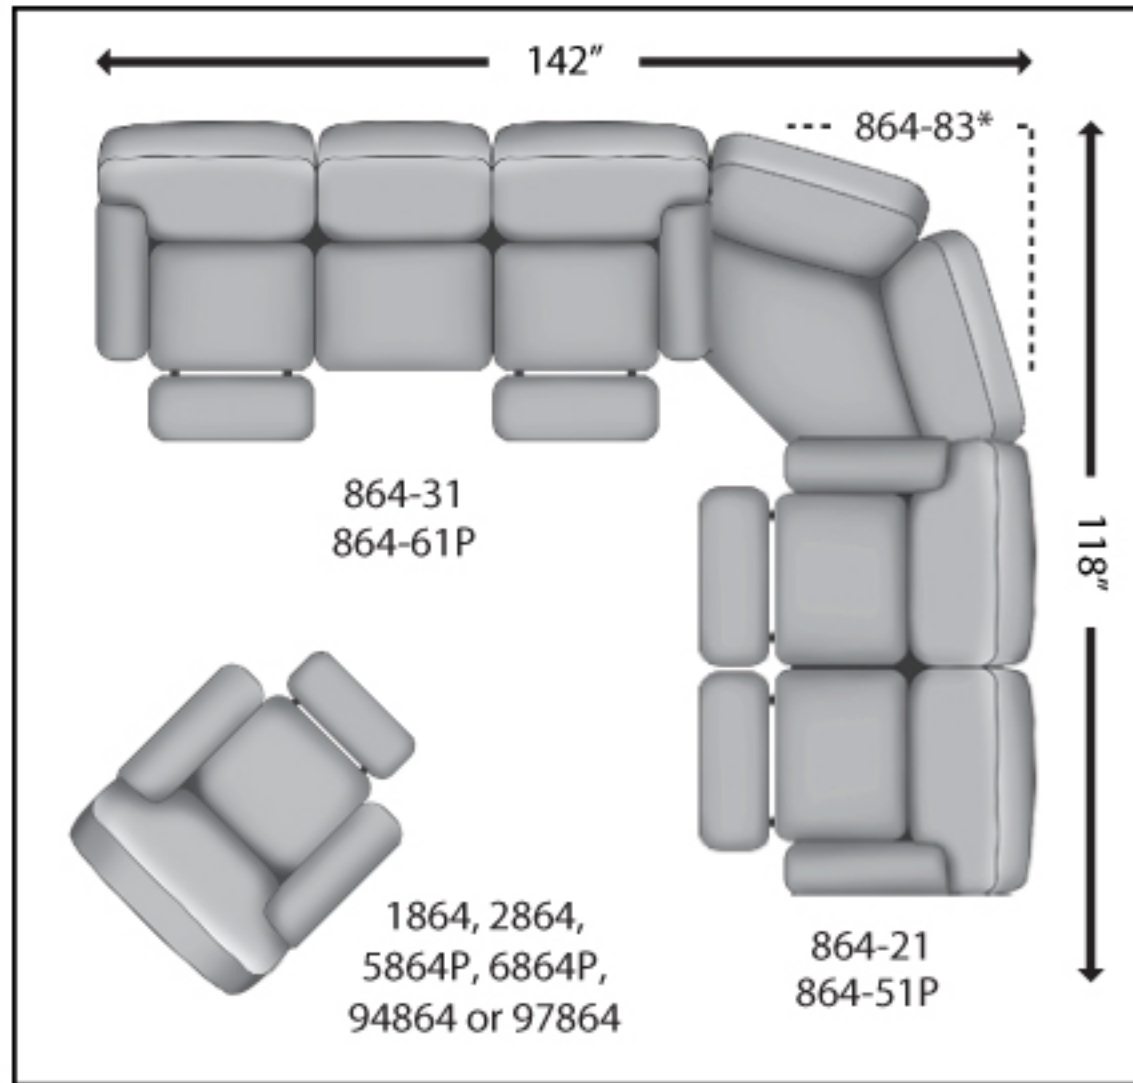

# SEE THE POSSIBILITIES!

864-31 Double Reclining Sofa  
864-61P Double Reclining Sofa  
With Power Headrest  
W91" D43" H42"

864-32 Double Reclining Sofa  
With 2 Pillows  
864-62P Double Reclining Sofa  
With Power Headrest and 2 Pillows  
W91" D43" H42"

864-28 Double Reclining  
Console Sofa  
864-78P Double Reclining  
Console Sofa With Power Headrest  
W80" D43" H42"

864-21 Double Reclining  
Loveseat  
864-51P Double Reclining  
Loveseat With Power Headrest  
W67" D43" H42"

864-22 Double Reclining  
Loveseat With 2 Pillows  
864-52P Double Reclining Loveseat  
With Power Headrest and 2 Pillows  
W67" D43" H42"

864-83 Wedge\*  
W73" D41" H43"  
51" Allowance on each wall

1864 Rocker Recliner  
2864 Wall Hugger Recliner  
5864P Power Headrest Rocker Recliner  
6864P Power Headrest Wall Hugger Recliner  
94864 Lay-Flat Lift Recliner  
97864 Lay-Flat Lift Recliner w/ Power Headrest  
W39" D43" H42"

## 864 "Grand Slam"