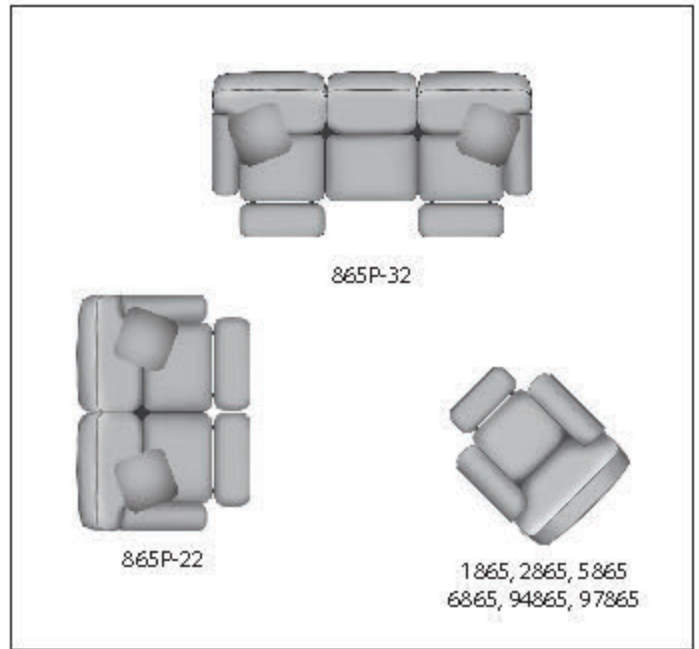

# SEE THE POSSIBILITIES!

865P-31 Double Reclining Sofa  
865P-61P Double Reclining Sofa  
With Power Headrest  
W92" D40" H41"

865P-32 Double Reclining Sofa  
With 2 Pillows  
865P-62P Double Reclining Sofa  
With Power Headrest and 2 Pillows  
W92" D40" H41"

865P-21 Double Reclining  
Loveseat  
865P-51P Double Reclining  
Loveseat With Power Headrest  
W60" D40" H41"

865P-22 Double Reclining  
Loveseat With 2 Pillows  
865P-52P Double Reclining Loveseat  
With Power Headrest and 2 Pillows  
W60" D40" H41"

1865 Rocker Recliner  
2865 Wall Hugger Recliner  
5865 Power Headrest Rocker Recliner  
6865 Power Headrest Wall Hugger Recliner  
94865 Layflat Lift Recliner  
97865 Layflat Lift Recliner w/ Power Headrest  
W31" D40" H42"