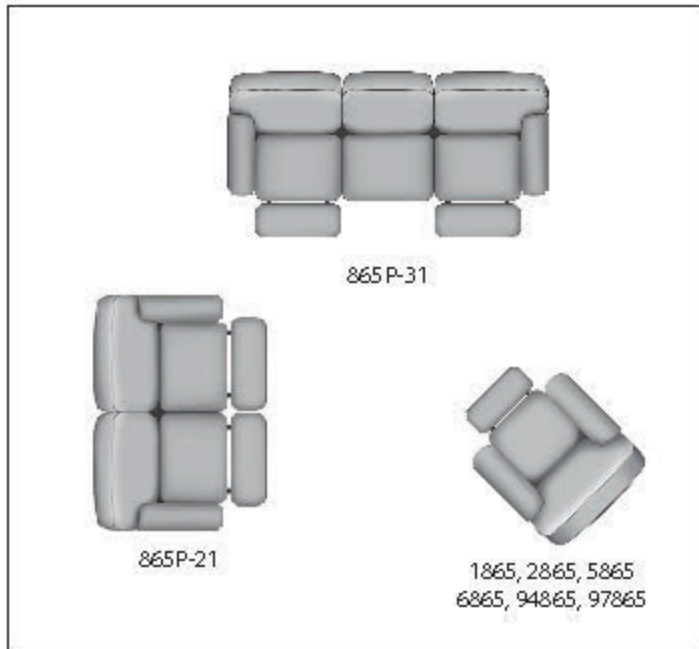

# SEE THE POSSIBILITIES!

865P-31 Double Reclining Sofa  
865P-61P Double Reclining Sofa  
With Power Headrest  
W92" D40" H41"

865P-32 Double Reclining Sofa  
With 2 Pillows  
865P-62P Double Reclining Sofa  
With Power Headrest and 2 Pillows  
W92" D40" H41"

865P-21 Double Reclining  
Loveseat  
865P-51P Double Reclining  
Loveseat With Power Headrest  
W60" D40" H41"

865P-22 Double Reclining  
Loveseat With 2 Pillows  
865P-52P Double Reclining Loveseat  
With Power Headrest and 2 Pillows  
W60" D40" H41"

1865 Rocker Recliner  
2865 Wall Hugger Recliner  
5865 Power Headrest Rocker Recliner  
6865 Power Headrest Wall Hugger Recliner  
94865 Layflat Lift Recliner  
97865 Layflat Lift Recliner w/ Power Headrest  
W31" D40" H42"