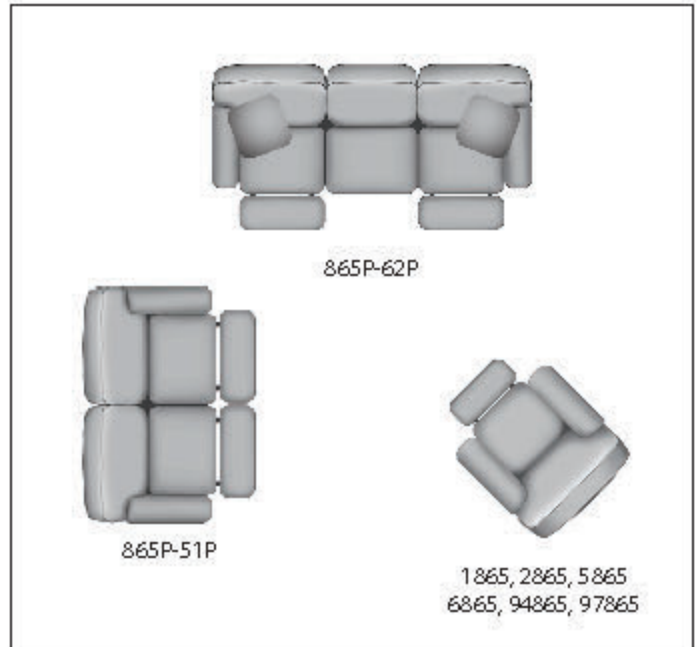

# SEE THE POSSIBILITIES!

865P-31 Double Reclining Sofa  
865P-61P Double Reclining Sofa  
With Power Headrest  
W92" D40" H41"

865P-32 Double Reclining Sofa  
With 2 Pillows  
865P-62P Double Reclining Sofa  
With Power Headrest and 2 Pillows  
W92" D40" H41"

865P-21 Double Reclining  
Loveseat  
865P-51P Double Reclining  
Loveseat With Power Headrest  
W60" D40" H41"

865P-22 Double Reclining  
Loveseat With 2 Pillows  
865P-52P Double Reclining Loveseat  
With Power Headrest and 2 Pillows  
W60" D40" H41"

1865 Rocker Recliner  
2865 Wall Hugger Recliner  
5865 Power Headrest Rocker Recliner  
6865 Power Headrest Wall Hugger Recliner  
94865 Layflat Lift Recliner  
97865 Layflat Lift Recliner w/ Power Headrest  
W31" D40" H42"