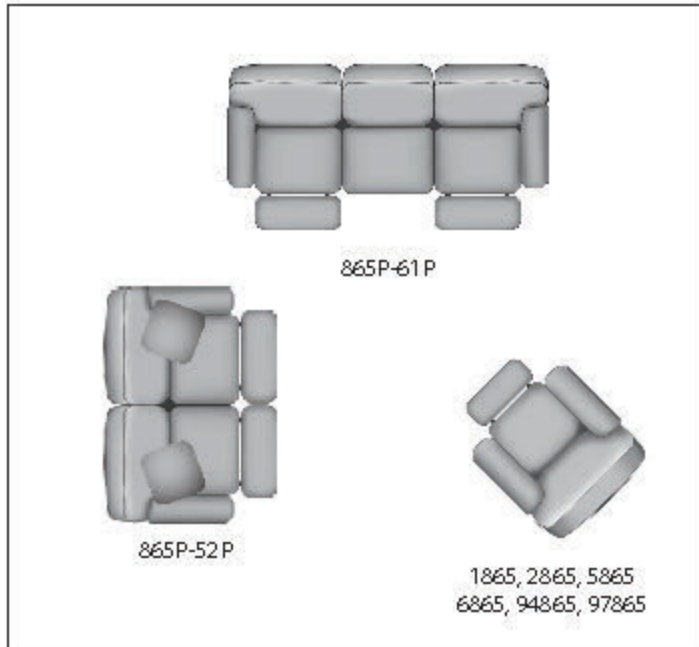

# SEE THE POSSIBILITIES!

865P-31 Double Reclining Sofa  
865P-61P Double Reclining Sofa  
With Power Headrest  
W92" D40" H41"

865P-32 Double Reclining Sofa  
With 2 Pillows  
865P-62P Double Reclining Sofa  
With Power Headrest and 2 Pillows  
W92" D40" H41"

865P-21 Double Reclining  
Loveseat  
865P-51P Double Reclining  
Loveseat With Power Headrest  
W60" D40" H41"

865P-22 Double Reclining  
Loveseat With 2 Pillows  
865P-52P Double Reclining Loveseat  
With Power Headrest and 2 Pillows  
W60" D40" H41"

1865 Rocker Recliner  
2865 Wall Hugger Recliner  
5865 Power Headrest Rocker Recliner  
6865 Power Headrest Wall Hugger Recliner  
94865 Layflat Lift Recliner  
97865 Layflat Lift Recliner w/ Power Headrest  
W31" D40" H42"