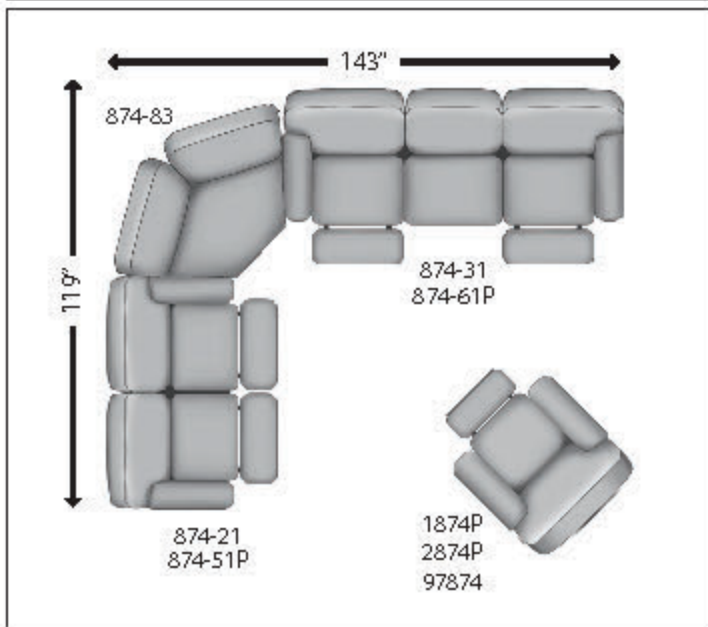

SEE THE POSSIBILITIES!

874-31 Double Reclining Sofa
874-61P Double Reclining
Sofa With Power Headrest
W89" D40" H40"

874-21 Double
Reclining Loveseat
W65" D40" H40"
874-51P Double Reclining
Loveseat with Power Headrest
W65" D40" H42"

874-83 Wedge
W70" D42" H42"
51" Allowance
on each wall

874-28 Double Reclining
Console Sofa
874-78P Double Reclining
Console Sofa With Power
Headrest
W78" D40" H40"

1874P Power
Headrest Rocker
2874P Power Headrest
W/ Hugger
97874 Lay-Flat Lift Recliner
w/ Power Headrest
W38" D44" H43"