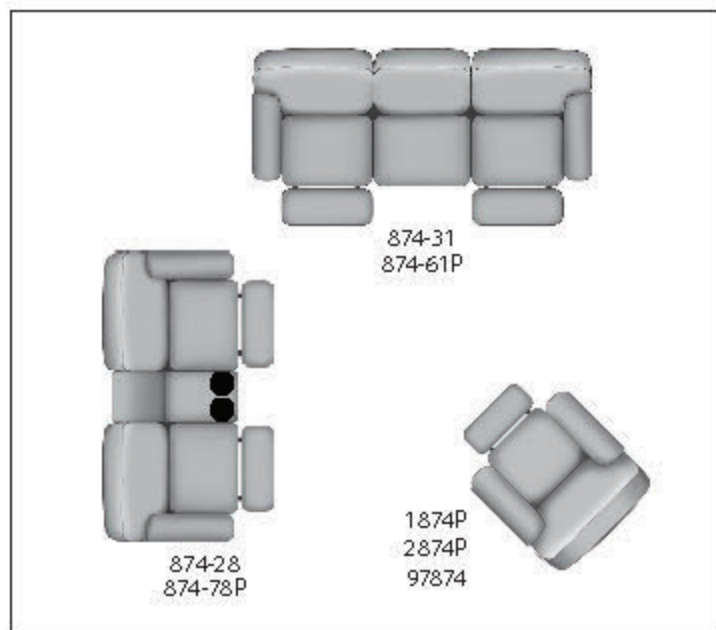

SEE THE POSSIBILITIES!

874-31 Double Reclining Sofa
874-61P Double Reclining
Sofa With Power Headrest
W89" D40" H40"

874-21 Double
Reclining Loveseat
W65" D40" H40"
874-51P Double Reclining
Loveseat with Power Headrest
W65" D40" H42"

874-83 Wedge
W70" D42" H42"
51" Allowance
on each wall

874-28 Double Reclining
Console Sofa
874-78P Double Reclining
Console Sofa With Power
Headrest
W78" D40" H40"

1874P Power
Headrest Rocker
2874P Power Headrest
W/ Hugger
97874 Lay-Flat Lift Recliner
w/ Power Headrest
W38" D44" H43"