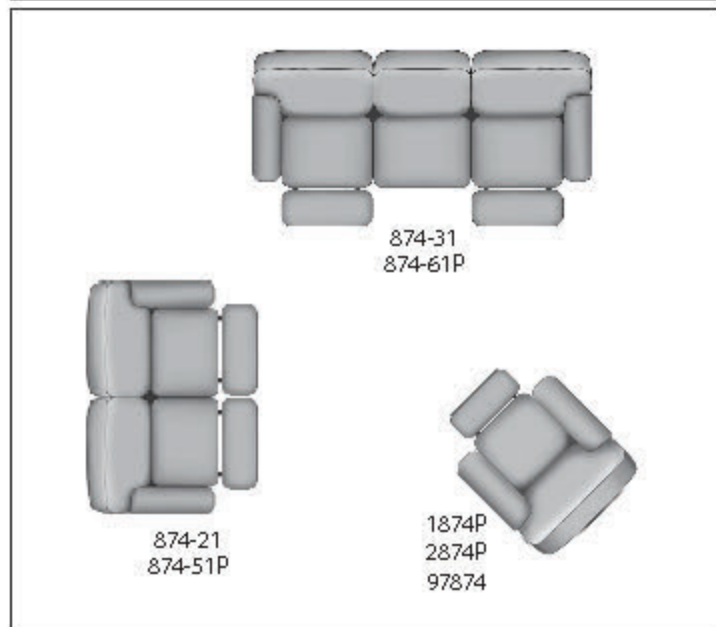

SEE THE POSSIBILITIES!

874-31 Double Reclining Sofa
874-61P Double Reclining
Sofa With Power Headrest
W89" D40" H40"

874-21 Double
Reclining Loveseat
W65" D40" H40"
874-51P Double Reclining
Loveseat with Power Headrest
W65" D40" H42"

874-83 Wedge
W70" D42" H42"
51" Allowance
on each wall

874-28 Double Reclining
Console Sofa
874-78P Double Reclining
Console Sofa With Power
Headrest
W78" D40" H40"

1874P Power
Headrest Rocker
2874P Power Headrest
W/ Hugger
97874 Lay-Flat Lift Recliner
w/ Power Headrest
W38" D44" H43"