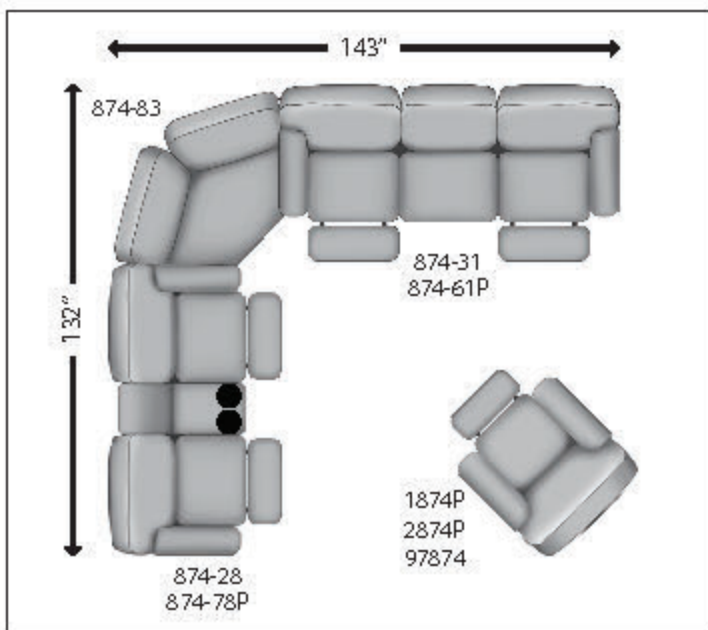

SEE THE POSSIBILITIES!

874-31 Double Reclining Sofa
874-61P Double Reclining
Sofa With Power Headrest
W89" D40" H40"

874-21 Double
Reclining Loveseat
W65" D40" H40"
874-51P Double Reclining
Loveseat with Power Headrest
W65" D40" H42"

874-83 Wedge
W70" D42" H42"
51" Allowance
on each wall

874-28 Double Reclining
Console Sofa
874-78P Double Reclining
Console Sofa With Power
Headrest
W78" D40" H40"

1874P Power
Headrest Rocker
2874P Power Headrest
W/ Hugger
97874 Lay-Flat Lift Recliner
w/ Power Headrest
W38" D44" H43"

874 "CRESCENT"