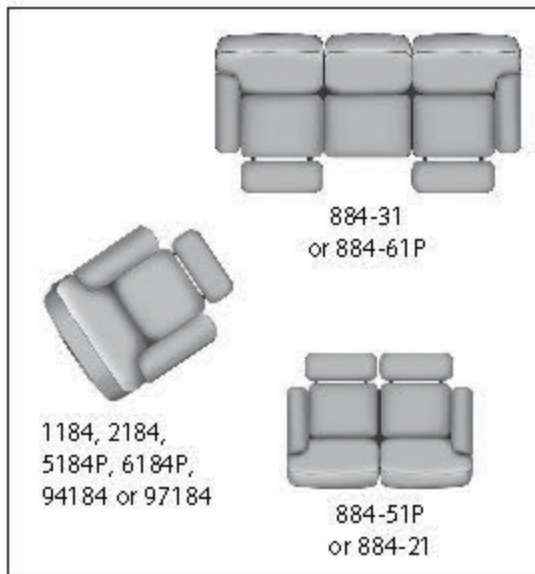

SEE THE POSSIBILITIES!

884-32 Double Reclining Sofa
with 2 Pillows
W89" D43" H41"

884-62P Double Reclining Sofa
with 2 Pillows and Power Headrest
W89" D43" H41"

884-78P Double Reclining
Console Sofa With Power Headrest
W76" D43" H41"

884-28 Double Reclining
Console Sofa
W76" D43" H41"

884-51P Double Reclining
Loveseat with Power Headrest
W63" D43" H41"

884-21 Double Reclining Loveseat
W63" D43" H41"

884-22 Double Reclining Loveseat
with 2 Pillows
W63" D43" H41"

884-52P Double Reclining Loveseat
with Power Headrest and 2 Pillows
W63" D43" H41"

884-83 Wedge
W72" D43" H41"
51" Allowance on each wall

1184 Rocker Recliner
2184 Wall Hugger
5184P Power Headrest Rocker
6184P Power Headrest Wall Hugger
94184 Lay-Flat Lift Recliner
97184 Lay-Flat Lift Recliner w/ Power Headrest
W36" D43" H42"

884-31 Double Reclining Sofa
W89" D43" H41"

884-61P Double Reclining Sofa
with Power Headrest
W89" D43" H41"

884 "Fandango"