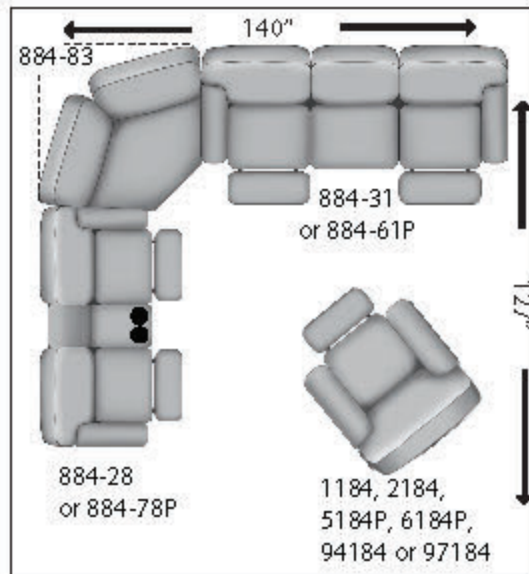

SEE THE POSSIBILITIES!

884-32 Double Reclining Sofa
with 2 Pillows
W89" D43" H41"

884-62P Double Reclining Sofa
with 2 Pillows and Power Headrest
W89" D43" H41"

884-78P Double Reclining
Console Sofa With Power Headrest
W76" D43" H41"

884-28 Double Reclining
Console Sofa
W76" D43" H41"

884-51P Double Reclining
Loveseat with Power Headrest
W63" D43" H41"

884-21 Double Reclining Loveseat
W63" D43" H41"

884-22 Double Reclining Loveseat
with 2 Pillows
W63" D43" H41"

884-52P Double Reclining Loveseat
with Power Headrest and 2 Pillows
W63" D43" H41"

884-83 Wedge
W72" D43" H41"
51" Allowance on each wall

1184 Rocker Recliner
2184 Wall Hugger
5184P Power Headrest Rocker
6184P Power Headrest Wall Hugger
94184 Lay-Flat Lift Recliner
97184 Lay-Flat Lift Recliner w/ Power Headrest
W36" D43" H42"

884-31 Double Reclining Sofa
W89" D43" H41"

884-61P Double Reclining Sofa
with Power Headrest
W89" D43" H41"

884 "Fandango"