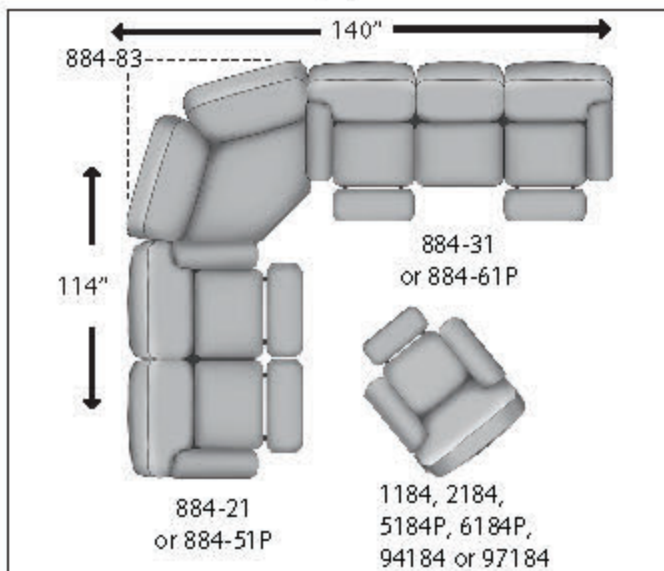

SEE THE POSSIBILITIES!

884-32 Double Reclining Sofa
with 2 Pillows
W89" D43" H41"

884-62P Double Reclining Sofa
with 2 Pillows and Power Headrest
W89" D43" H41"

884-78P Double Reclining
Console Sofa With Power Headrest
W76" D43" H41"

884-28 Double Reclining
Console Sofa
W76" D43" H41"

884-51P Double Reclining
Loveseat with Power Headrest
W63" D43" H41"

884-21 Double Reclining Loveseat
W63" D43" H41"

884-22 Double Reclining Loveseat
with 2 Pillows
W63" D43" H41"

884-52P Double Reclining Loveseat
with Power Headrest and 2 Pillows
W63" D43" H41"

884-83 Wedge
W72" D43" H41"
51" Allowance on each wall

1184 Rocker Recliner
2184 Wall Hugger
5184P Power Headrest Rocker
6184P Power Headrest Wall Hugger
94184 Lay-Flat Lift Recliner
97184 Lay-Flat Lift Recliner w/ Power Headrest
W36" D43" H42"

884-31 Double Reclining Sofa
W89" D43" H41"

884-61P Double Reclining Sofa
with Power Headrest
W89" D43" H41"

884 "Fandango"