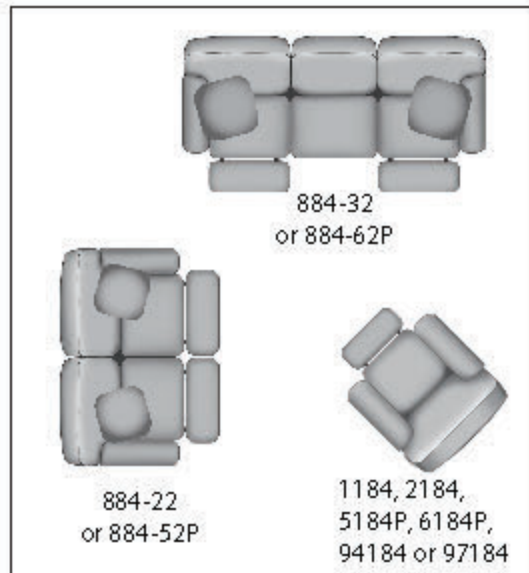

SEE THE POSSIBILITIES!

884-32 Double Reclining Sofa
with 2 Pillows
W89" D43" H41"

884-62P Double Reclining Sofa
with 2 Pillows and Power Headrest
W89" D43" H41"

884-78P Double Reclining
Console Sofa With Power Headrest
W76" D43" H41"

884-28 Double Reclining
Console Sofa
W76" D43" H41"

884-51P Double Reclining
Loveseat with Power Headrest
W63" D43" H41"

884-21 Double Reclining Loveseat
W63" D43" H41"

884-22 Double Reclining Loveseat
with 2 Pillows
W63" D43" H41"

884-52P Double Reclining Loveseat
with Power Headrest and 2 Pillows
W63" D43" H41"

884-83 Wedge
W72" D43" H41"
51" Allowance on each wall

1184 Rocker Recliner
2184 Wall Hugger
5184P Power Headrest Rocker
6184P Power Headrest Wall Hugger
94184 Lay-Flat Lift Recliner
97184 Lay-Flat Lift Recliner w/ Power Headrest
W36" D43" H42"

884-31 Double Reclining Sofa
W89" D43" H41"

884-61P Double Reclining Sofa
with Power Headrest
W89" D43" H41"

884 "Fandango"