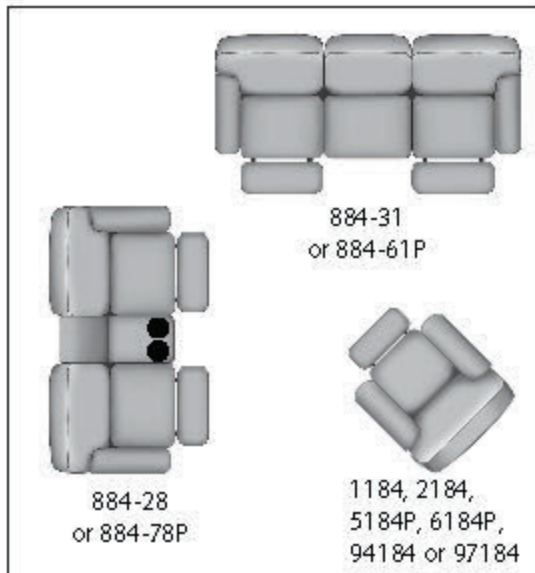

SEE THE POSSIBILITIES!

884-32 Double Reclining Sofa
with 2 Pillows
W89" D43" H41"

884-62P Double Reclining Sofa
with 2 Pillows and Power Headrest
W89" D43" H41"

884-78P Double Reclining
Console Sofa With Power Headrest
W76" D43" H41"

884-28 Double Reclining
Console Sofa
W76" D43" H41"

884-51P Double Reclining
Loveseat with Power Headrest
W63" D43" H41"

884-21 Double Reclining Loveseat
W63" D43" H41"

884-22 Double Reclining Loveseat
with 2 Pillows
W63" D43" H41"

884-52P Double Reclining Loveseat
with Power Headrest and 2 Pillows
W63" D43" H41"

884-83 Wedge
W72" D43" H41"
51" Allowance on each wall

1184 Rocker Recliner
2184 Wall Hugger
5184P Power Headrest Rocker
6184P Power Headrest Wall Hugger
94184 Lay-Flat Lift Recliner
97184 Lay-Flat Lift Recliner w/ Power Headrest
W36" D43" H42"

884-31 Double Reclining Sofa
W89" D43" H41"

884-61P Double Reclining Sofa
with Power Headrest
W89" D43" H41"

884 "Fandango"