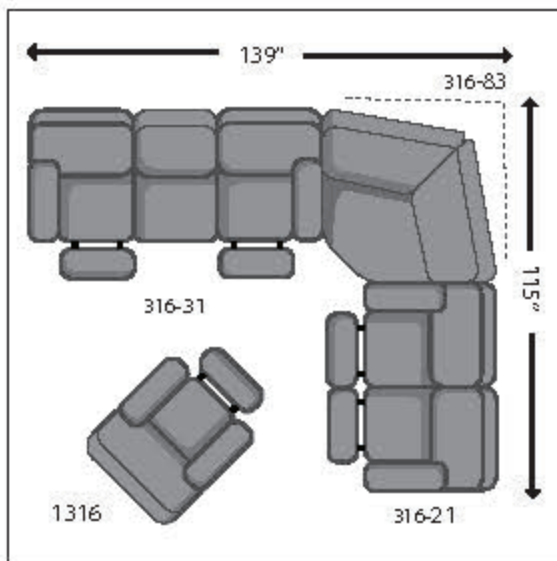

# SEE THE POSSIBILITIES!

316-31 Double Reclining Sofa  
316-61 P Double Reclining Sofa  
w/ Power Headrest  
W88" D40" H41"

316-63P Double Reclining Sofa  
w/ Drop Down Table  
& Power Headrest  
W88" D40" H41"

316-28 Double Reclining Sofa  
w/ Console  
316-78P Double Reclining Sofa  
w/ Console & Power Headrest  
W77" D40" H41"

316-21 Double Reclining Loveseat  
316-51 P Double Reclining Loveseat  
w/ Power Headrest  
W64" D40" H41"

316-83 Wedge  
W73" D42" H41"

1316 Rocker Recliner  
2316 Wall Hugger  
4316 Lay-flat Recliner  
5316P Power Headrest Rocker  
6316P Power Headrest Wall Hugger  
7316P "Lay-flat Recliner with  
Power Headrest"  
94316 Lay-flat Lift Recliner  
97316 "Lay-flat Lift Recliner with  
Power Headrest"  
W36" D36" H42"