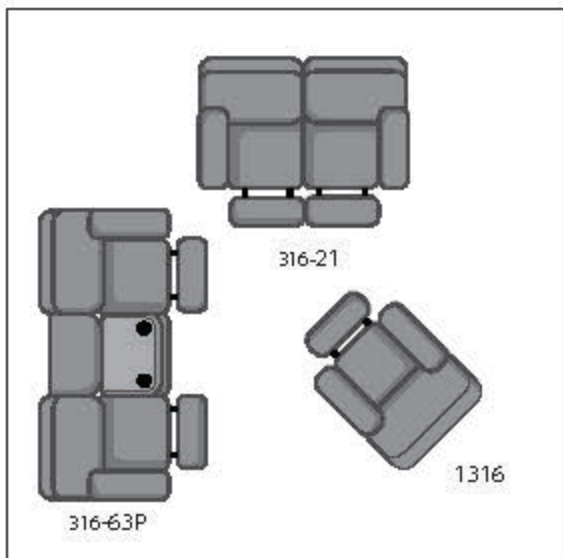

# SEE THE POSSIBILITIES!

316-31 Double Reclining Sofa  
316-61 P Double Reclining Sofa  
w/ Power Headrest  
W88" D40" H41"

316-63P Double Reclining Sofa  
w/ Drop Down Table  
& Power Headrest  
W88" D40" H41"

316-28 Double Reclining Sofa  
w/ Console  
316-78P Double Reclining Sofa  
w/ Console & Power Headrest  
W77" D40" H41"

316-21 Double Reclining Loveseat  
316-51 P Double Reclining Loveseat  
w/ Power Headrest  
W64" D40" H41"

316-83 Wedge  
W73" D42" H41"

1316 Rocker Recliner  
2316 Wall Hugger  
4316 Lay-flat Recliner  
5316P Power Headrest Rocker  
6316P Power Headrest Wall Hugger  
7316P "Lay-flat Recliner with  
Power Headrest"  
94316 Lay-flat Lift Recliner  
97316 "Lay-flat Lift Recliner with  
Power Headrest"  
W36" D36" H42"