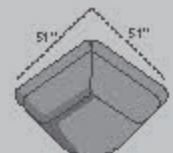

# SEE THE POSSIBILITIES!

316-31 Double Reclining Sofa  
316-61 P Double Reclining Sofa  
w/ Power Headrest  
W88" D40" H41"

316-63P Double Reclining Sofa  
w/ Drop Down Table  
& Power Headrest  
W88" D40" H41"

316-28 Double Reclining Sofa  
w/ Console  
316-78P Double Reclining Sofa  
w/ Console & Power Headrest  
W77" D40" H41"

316-21 Double Reclining Loveseat  
316-51 P Double Reclining Loveseat  
w/ Power Headrest  
W64" D40" H41"