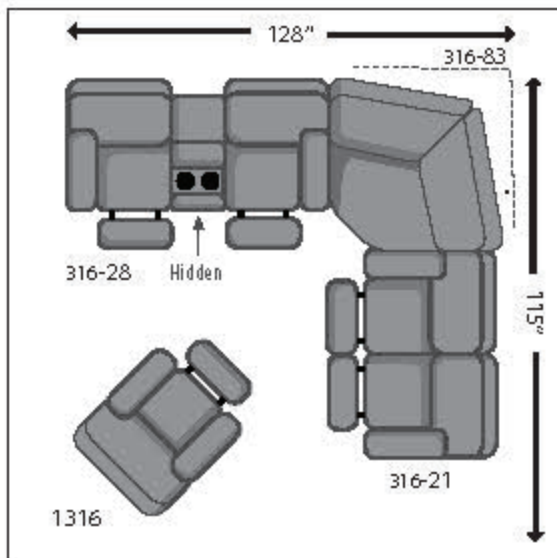

# SEE THE POSSIBILITIES!

316-31 Double Reclining Sofa  
316-61 P Double Reclining Sofa  
w/ Power Headrest  
W88" D40" H41"

316-63P Double Reclining Sofa  
w/ Drop Down Table  
& Power Headrest  
W88" D40" H41"

316-28 Double Reclining Sofa  
w/ Console  
316-78P Double Reclining Sofa  
w/ Console & Power Headrest  
W77" D40" H41"

316-21 Double Reclining Loveseat  
316-51 P Double Reclining Loveseat  
w/ Power Headrest  
W64" D40" H41"

316-83 Wedge  
W73" D42" H41"

1316 Rocker Recliner  
2316 Wall Hugger  
4316 Lay-flat Recliner  
5316P Power Headrest Rocker  
6316P Power Headrest Wall Hugger  
7316P "Lay-flat Recliner with  
Power Headrest"  
94316 Lay-flat Lift Recliner  
97316 "Lay-flat Lift Recliner with  
Power Headrest"  
W36" D36" H42"