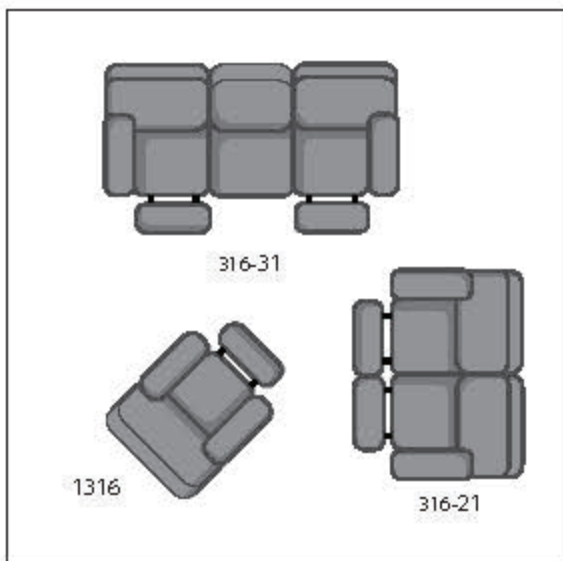

# SEE THE POSSIBILITIES!

316-31 Double Reclining Sofa  
316-61 P Double Reclining Sofa  
w/ Power Headrest  
W88" D40" H41"

316-63P Double Reclining Sofa  
w/ Drop Down Table  
& Power Headrest  
W88" D40" H41"

316-28 Double Reclining Sofa  
w/ Console  
316-78P Double Reclining Sofa  
w/ Console & Power Headrest  
W77" D40" H41"

316-21 Double Reclining Loveseat  
316-51 P Double Reclining Loveseat  
w/ Power Headrest  
W64" D40" H41"

316-83 Wedge  
W73" D42" H41"

1316 Rocker Recliner  
2316 Wall Hugger  
4316 Lay-flat Recliner  
5316P Power Headrest Rocker  
6316P Power Headrest Wall Hugger  
7316P "Lay-flat Recliner with  
Power Headrest"  
94316 Lay-flat Lift Recliner  
97316 "Lay-flat Lift Recliner with  
Power Headrest"  
W36" D36" H42"