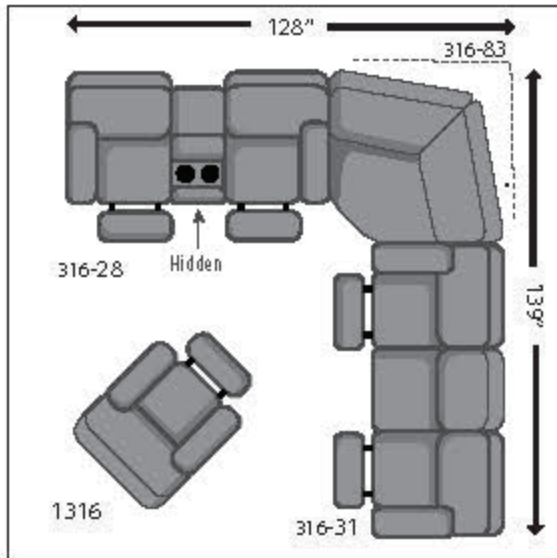

# SEE THE POSSIBILITIES!

316-31 Double Reclining Sofa  
316-61 P Double Reclining Sofa  
w/ Power Headrest  
W88" D40" H41"

316-63P Double Reclining Sofa  
w/ Drop Down Table  
& Power Headrest  
W88" D40" H41"

316-28 Double Reclining Sofa  
w/ Console  
316-78P Double Reclining Sofa  
w/ Console & Power Headrest  
W77" D40" H41"

316-21 Double Reclining Loveseat  
316-51 P Double Reclining Loveseat  
w/ Power Headrest  
W64" D40" H41"

316-83 Wedge  
W73" D42" H41"

1316 Rocker Recliner  
2316 Wall Hugger  
4316 Lay-flat Recliner  
5316P Power Headrest Rocker  
6316P Power Headrest Wall Hugger  
7316P "Lay-flat Recliner with  
Power Headrest"  
94316 Lay-flat Lift Recliner  
97316 "Lay-flat Lift Recliner with  
Power Headrest"  
W36" D36" H42"