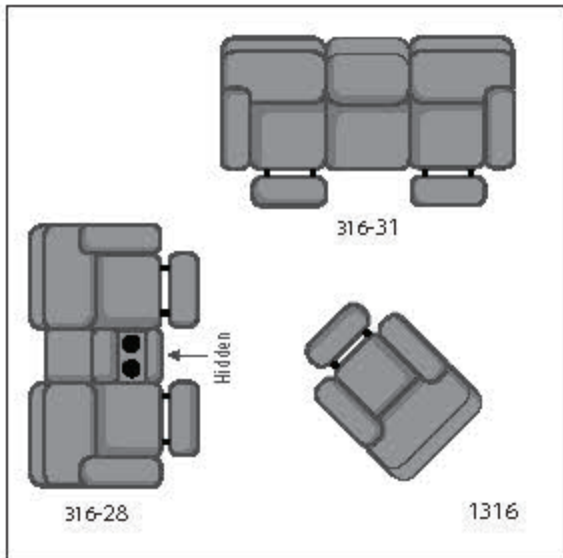

# SEE THE POSSIBILITIES!

316-31 Double Reclining Sofa  
316-61 P Double Reclining Sofa  
w/ Power Headrest  
W88" D40" H41"

316-63P Double Reclining Sofa  
w/ Drop Down Table  
& Power Headrest  
W88" D40" H41"

316-28 Double Reclining Sofa  
w/ Console  
316-78P Double Reclining Sofa  
w/ Console & Power Headrest  
W77" D40" H41"

316-21 Double Reclining Loveseat  
316-51 P Double Reclining Loveseat  
w/ Power Headrest  
W64" D40" H41"

316-83 Wedge  
W73" D42" H41"

1316 Rocker Recliner  
2316 Wall Hugger  
4316 Lay-flat Recliner  
5316P Power Headrest Rocker  
6316P Power Headrest Wall Hugger  
7316P "Lay-flat Recliner with  
Power Headrest"  
94316 Lay-flat Lift Recliner  
97316 "Lay-flat Lift Recliner with  
Power Headrest"  
W36" D36" H42"