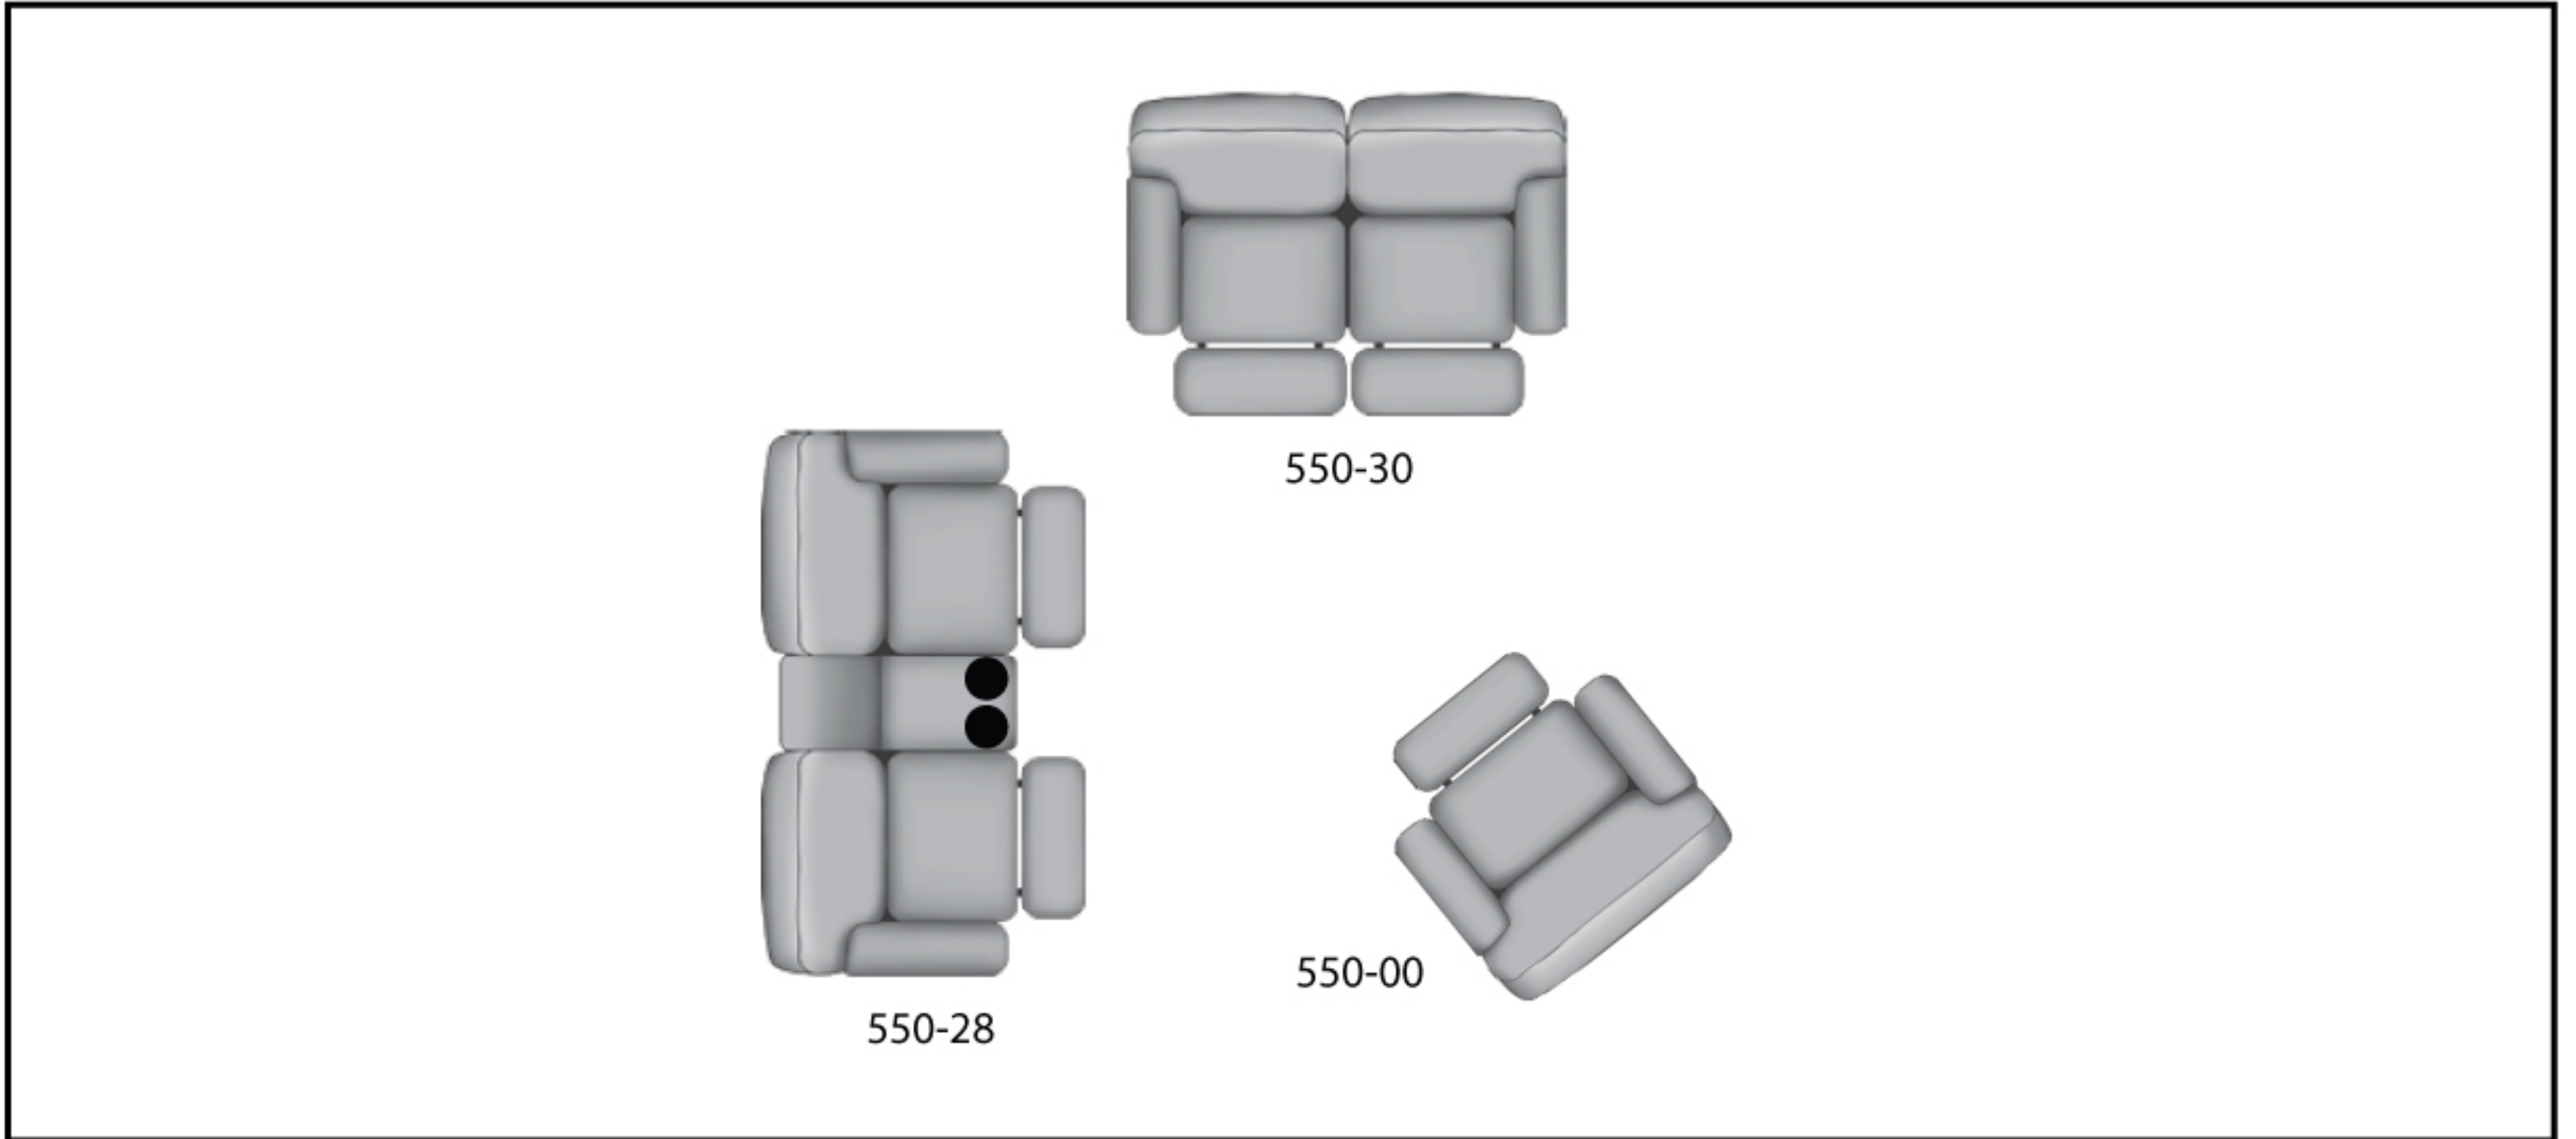

SEE THE POSSIBILITIES!

550-30 Double Reclining
Sofa w/ 2 Seats
W78" D38" H41"

550-28 Double Reclining
Console Sofa
W92" D38" H41"

550-83 Wedge
W71" D38" H41"
51" Allowance
on each wall

550-00 Chair and a half
W45" D38" H41"

550 "MAVERICK"