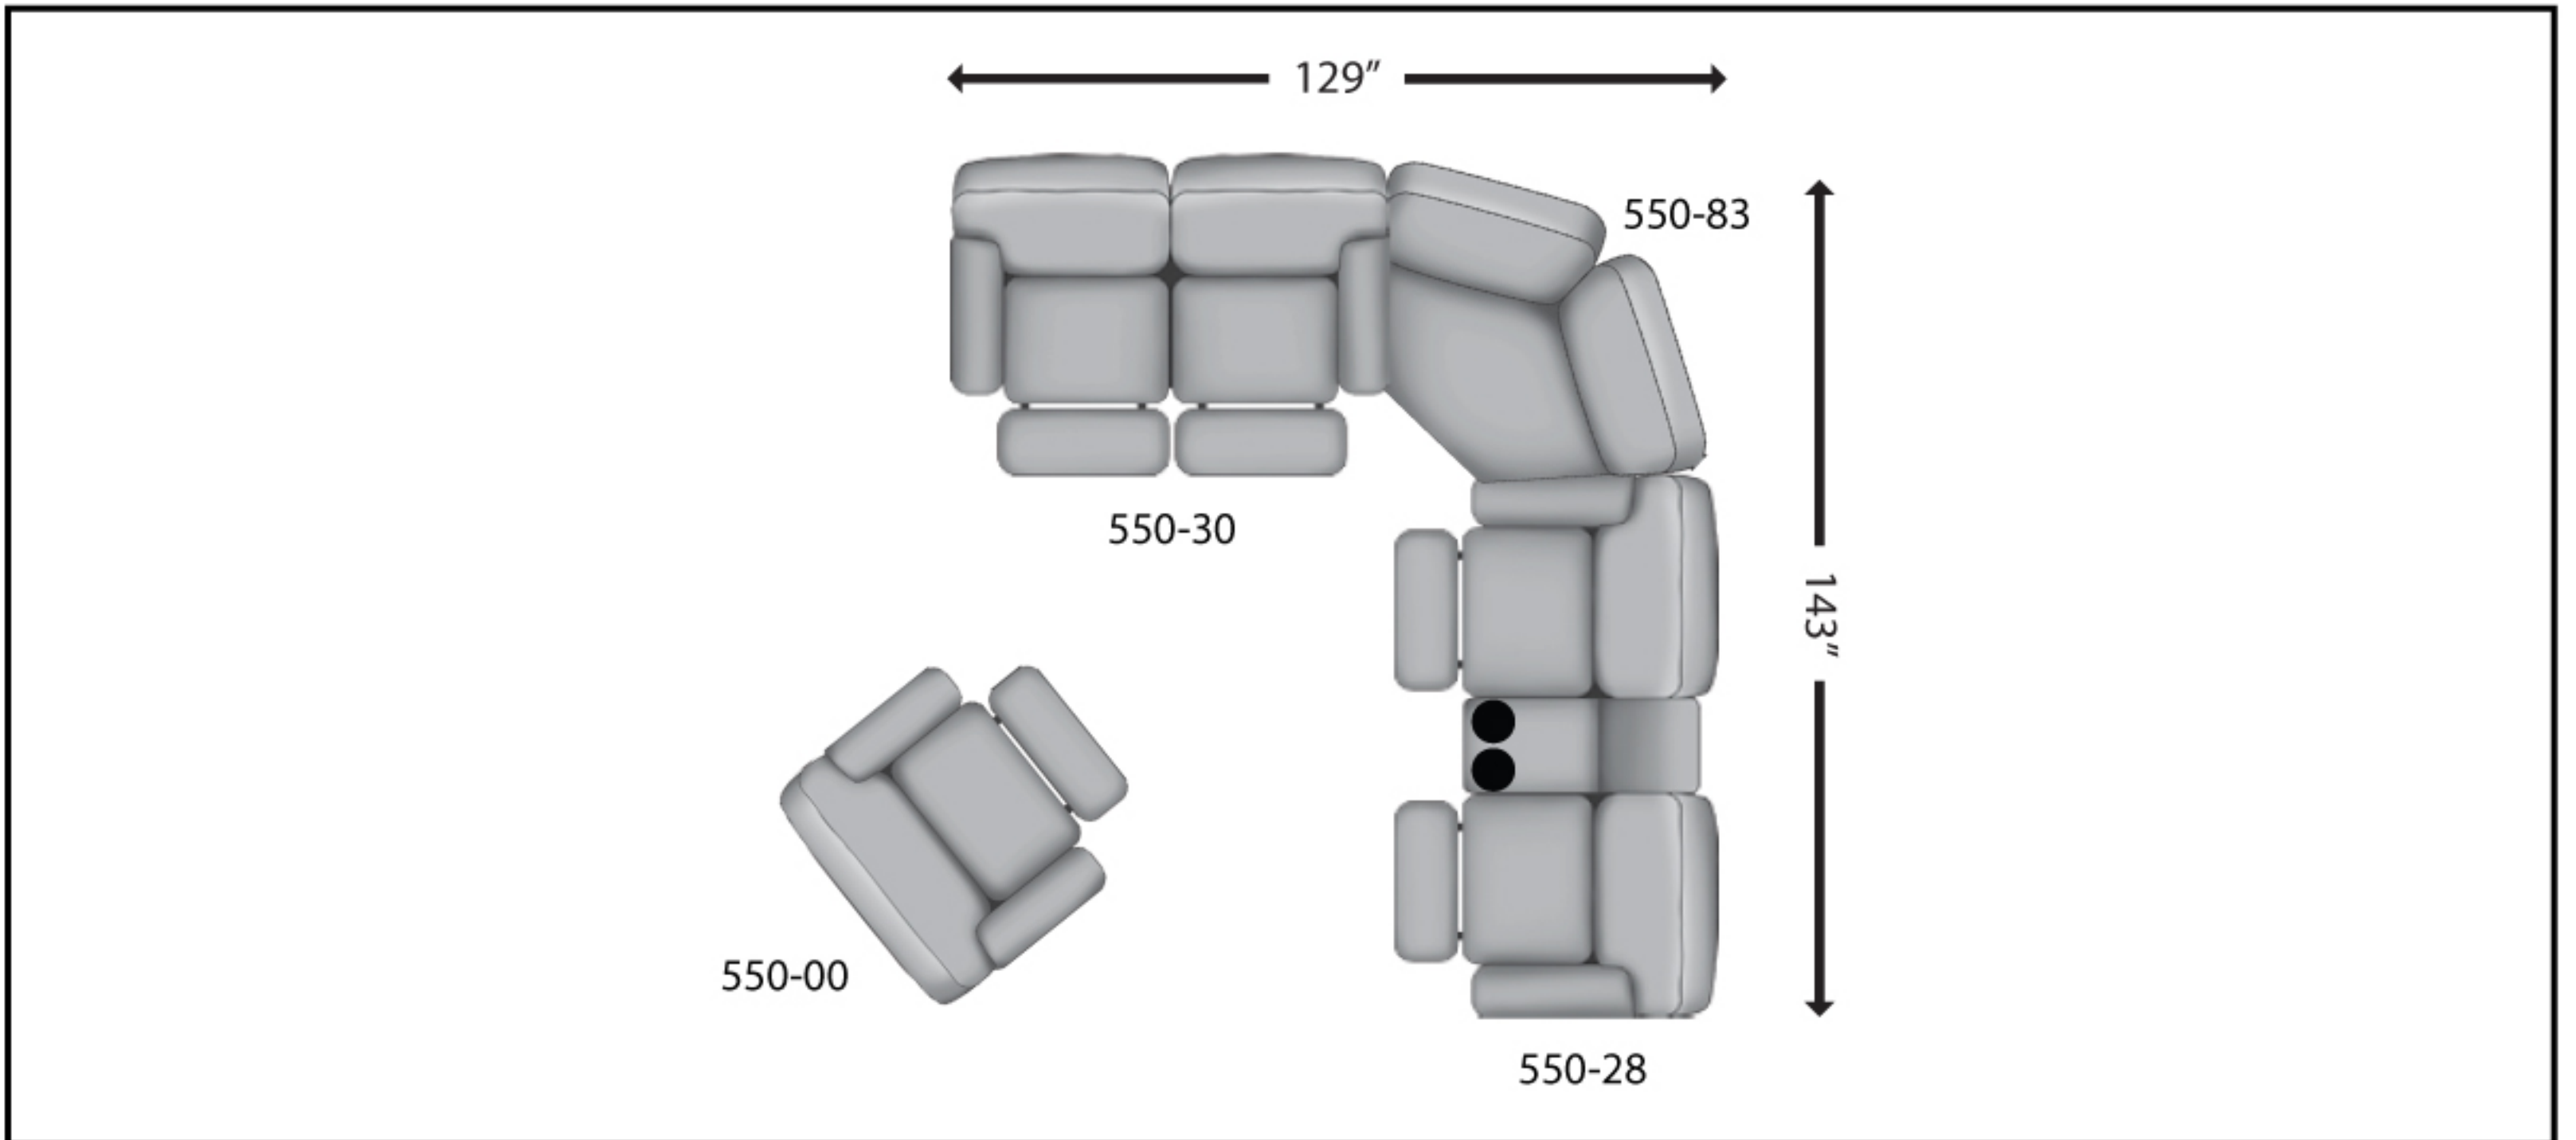

SEE THE POSSIBILITIES!

550-30 Double Reclining
Sofa w/ 2 Seats
W78" D38" H41"

550-28 Double Reclining
Console Sofa
W92" D38" H41"

550-83 Wedge
W71" D38" H41"
51" Allowance
on each wall

550-00 Chair and a half
W45" D38" H41"

550 "MAVERICK"