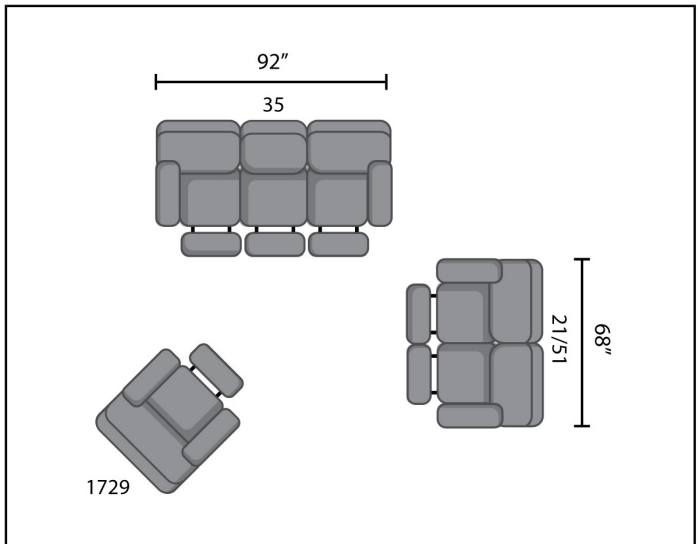

SEE THE POSSIBILITIES!

- 1729** Rocker Recliner
- 1729P** Rocker Recliner w/ Power
- 1729S** Rocker Recliner w/ Swivel
- 1729PP** Rocker Recliner w/ Power Plus
- 2729** Wall Hugger
- 2729P** Wall Hugger w/ Power
- 2729PP** Wall Hugger w/ Power Plus
- 5729P** Power Headrest Rocker
- 6729P** Power Headrest Wall Hugger
- 6729P-IR** Power Headrest Wall Hugger w/ iRecliner
- 6729PP-IR** Power Headrest Wall Hugger w/ iRecliner
- W42" D42" H43"

- 31** Double Reclining Sofa
- 31P** Double Reclining Sofa w/ Power
- 31PP** Double Reclining Sofa w/ Power Plus
- 61P** Double Reclining Sofa w/Power Headrest
- 61P-IR** Double Reclining Sofa w/Power Headrest & iRecliner
- W92" D39" H42"

- 35** Tri-cliner Sofa
- 35P** Tri-cliner Sofa w/ Power
- 35PP** Tri-clinerSofa w/ Power Plus
- W92" D39" H42"

- 28** Double Reclining Console Sofa
- 28P** Double Reclining Console Sofa w/ Power
- 28PP** Double Reclining Console Sofa w/ Power Plus
- 78P** Double Reclining Console Sofa with Power Headrest
- 78P-IR** Double Reclining Console Sofa with Power Headrest & iRecliner
- W82" D39" H42"

- 21** Double Reclining Loveseat
- 21P** Double Reclining Loveseat w/ Power
- 28PP** Double Reclining Loveseat w/ Power Plus
- 51P** Double Reclining Loveseat w/ Power Headrest
- 58P-IR** Double Reclining Loveseat w/ Power Headrest & iRecliner
- W68" D39" H42"