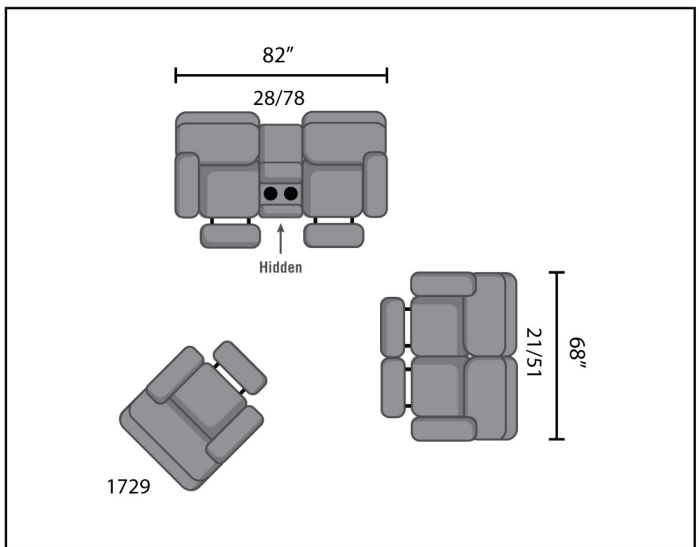

SEE THE POSSIBILITIES!

- 1729** Rocker Recliner
- 1729P** Rocker Recliner w/ Power
- 1729S** Rocker Recliner w/ Swivel
- 1729PP** Rocker Recliner w/ Power Plus
- 2729** Wall Hugger
- 2729P** Wall Hugger w/ Power
- 2729PP** Wall Hugger w/ Power Plus
- 5729P** Power Headrest Rocker
- 6729P** Power Headrest Wall Hugger
- 6729P-IR** Power Headrest Wall Hugger w/ iRecliner
- 6729PP-IR** Power Headrest Wall Hugger w/ iRecliner
- W42" D42" H43"

- 31** Double Reclining Sofa
- 31P** Double Reclining Sofa w/ Power
- 31PP** Double Reclining Sofa w/ Power Plus
- 61P** Double Reclining Sofa w/Power Headrest
- 61P-IR** Double Reclining Sofa w/Power Headrest & iRecliner
- W92" D39" H42"

- 35** Tri-cliner Sofa
- 35P** Tri-cliner Sofa w/ Power
- 35PP** Tri-clinerSofa w/ Power Plus
- W92" D39" H42"

- 28** Double Reclining Console Sofa
- 28P** Double Reclining Console Sofa w/ Power
- 28PP** Double Reclining Console Sofa w/ Power Plus
- 78P** Double Reclining Console Sofa with Power Headrest
- 78P-IR** Double Reclining Console Sofa with Power Headrest & iRecliner
- W82" D39" H42"

- 21** Double Reclining Loveseat
- 21P** Double Reclining Loveseat w/ Power
- 28PP** Double Reclining Loveseat w/ Power Plus
- 51P** Double Reclining Loveseat w/ Power Headrest
- 58P-IR** Double Reclining Loveseat w/ Power Headrest & iRecliner
- W68" D39" H42"