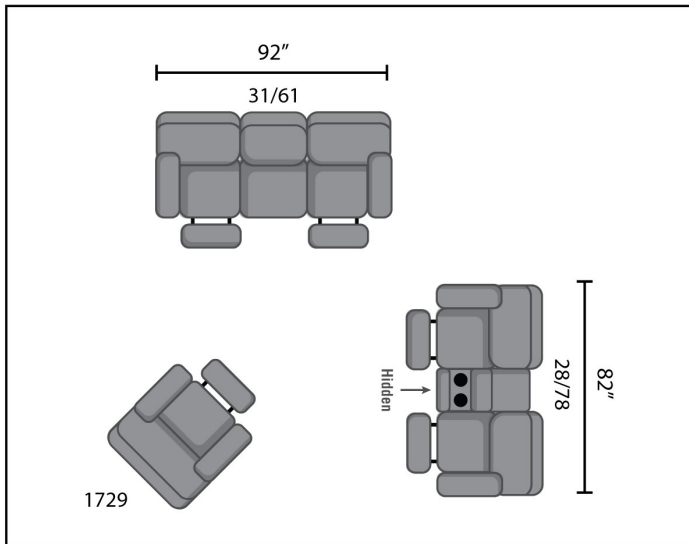

SEE THE POSSIBILITIES!

- 1729** Rocker Recliner
- 1729P** Rocker Recliner w/ Power
- 1729S** Rocker Recliner w/ Swivel
- 1729PP** Rocker Recliner w/ Power Plus
- 2729** Wall Hugger
- 2729P** Wall Hugger w/ Power
- 2729PP** Wall Hugger w/ Power Plus
- 5729P** Power Headrest Rocker
- 6729P** Power Headrest Wall Hugger
- 6729P-IR** Power Headrest Wall Hugger w/ iRecliner
- 6729PP-IR** Power Headrest Wall Hugger w/ iRecliner
- W42" D42" H43"

- 31** Double Reclining Sofa
- 31P** Double Reclining Sofa w/ Power
- 31PP** Double Reclining Sofa w/ Power Plus
- 61P** Double Reclining Sofa w/Power Headrest
- 61P-IR** Double Reclining Sofa w/Power Headrest & iRecliner
- W92" D39" H42"

- 35** Tri-cliner Sofa
- 35P** Tri-cliner Sofa w/ Power
- 35PP** Tri-clinerSofa w/ Power Plus
- W92" D39" H42"

- 28** Double Reclining Console Sofa
- 28P** Double Reclining Console Sofa w/ Power
- 28PP** Double Reclining Console Sofa w/ Power Plus
- 78P** Double Reclining Console Sofa with Power Headrest
- 78P-IR** Double Reclining Console Sofa with Power Headrest & iRecliner
- W82" D39" H42"

- 21** Double Reclining Loveseat
- 21P** Double Reclining Loveseat w/ Power
- 28PP** Double Reclining Loveseat w/ Power Plus
- 51P** Double Reclining Loveseat w/ Power Headrest
- 58P-IR** Double Reclining Loveseat w/ Power Headrest & iRecliner
- W68" D39" H42"