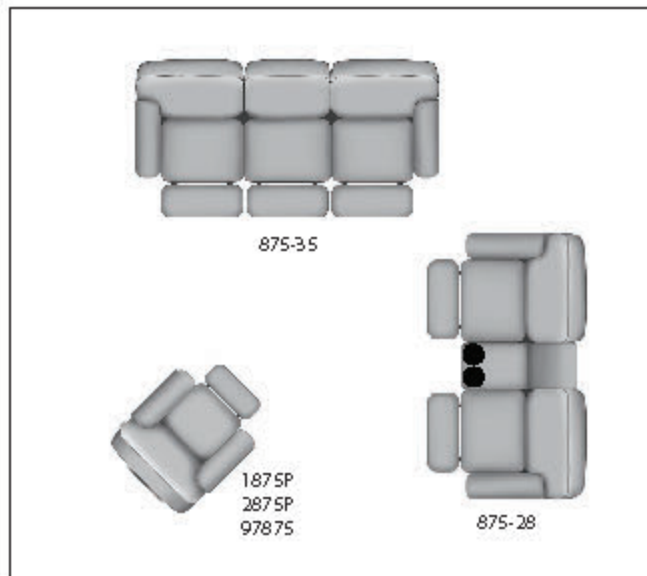

SEE THE POSSIBILITIES!

875-31 Double Reclining Sofa
W89" D40" H40"

875-61P Double Reclining Sofa
With Power Headrest
W89" D40" H42"

875-28 Double Reclining
Console Sofa
W78" D40" H40"

875-78P Double Reclining
Console Sofa With Power Headrest
W78" D40" H42"

875-35 Tri-Cliner Sofa
W89" D40" H40"

875-51P Double Reclining
Loveseat with Power Headrest
W65" D40" H42"

875-21 Double
Reclining Loveseat
W65" D40" H40"

1875P Power Headrest Rocker
97875 Lay-Flat Lift Recliner
w/ Power Headrest
2875P Power Headrest Wall Hugger
W38" D44" H43"