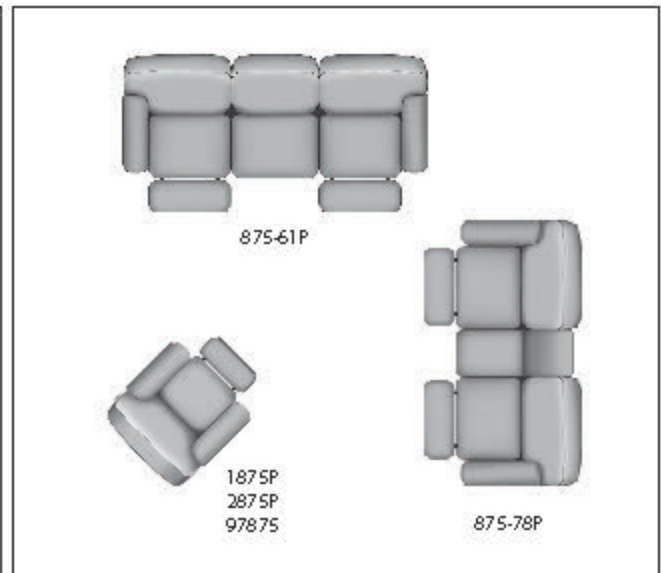

SEE THE POSSIBILITIES!

875-31 Double Reclining Sofa
W89" D40" H40"

875-61P Double Reclining Sofa
With Power Headrest
W89" D40" H42"

875-28 Double Reclining
Console Sofa
W78" D40" H40"

875-78P Double Reclining
Console Sofa With Power Headrest
W78" D40" H42"

875-35 Tri-Cliner Sofa
W89" D40" H40"

875-51P Double Reclining
Loveseat with Power Headrest
W65" D40" H42"

875-21 Double
Reclining Loveseat
W65" D40" H40"

1875P Power Headrest Rocker
97875 Lay-Flat Lift Recliner
w/ Power Headrest
2875P Power Headrest Wall Hugger
W38" D44" H43"