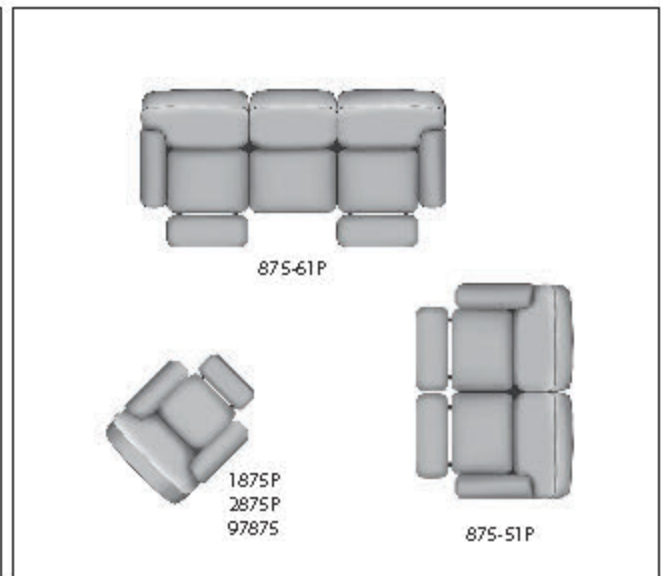

SEE THE POSSIBILITIES!

875-31 Double Reclining Sofa
W89" D40" H40"

875-61P Double Reclining Sofa
With Power Headrest
W89" D40" H42"

875-28 Double Reclining
Console Sofa
W78" D40" H40"

875-78P Double Reclining
Console Sofa With Power Headrest
W78" D40" H42"

875-35 Tri-Cliner Sofa
W89" D40" H40"

875-51P Double Reclining
Loveseat with Power Headrest
W65" D40" H42"

875-21 Double
Reclining Loveseat
W65" D40" H40"

1875P Power Headrest Rocker
97875 Lay-Flat Lift Recliner
w/ Power Headrest
2875P Power Headrest Wall Hugger
W38" D44" H43"