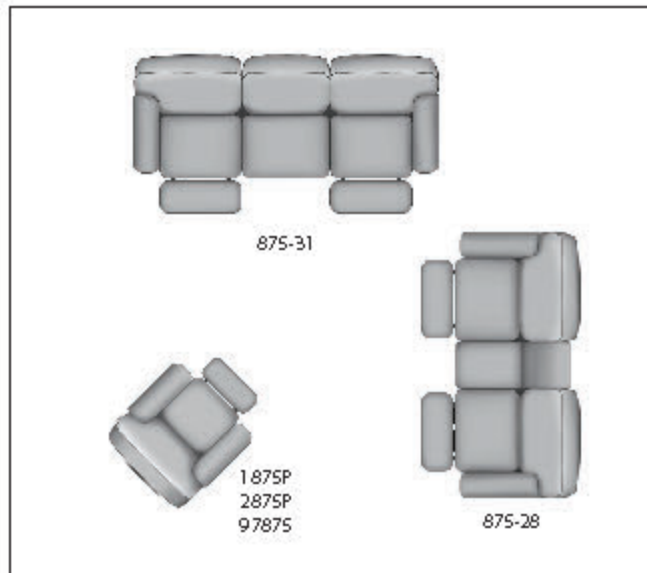

SEE THE POSSIBILITIES!

875-31 Double Reclining Sofa
W89" D40" H40"

875-61P Double Reclining Sofa
With Power Headrest
W89" D40" H42"

875-28 Double Reclining
Console Sofa
W78" D40" H40"

875-78P Double Reclining
Console Sofa With Power Headrest
W78" D40" H42"

875-35 Tri-Cliner Sofa
W89" D40" H40"

875-51P Double Reclining
Loveseat with Power Headrest
W65" D40" H42"

875-21 Double
Reclining Loveseat
W65" D40" H40"

1875P Power Headrest Rocker
97875 Lay-Flat Lift Recliner
w/ Power Headrest
2875P Power Headrest Wall Hugger
W38" D44" H43"

875 "VELOCITY"