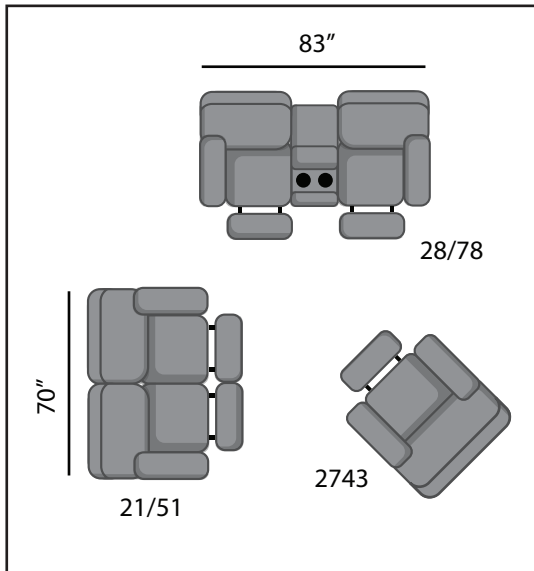

SEE THE POSSIBILITIES!

- 743-31 Double Reclining Sofa with Arm Cupholders
- 743-31PP Double Reclining Power Sofa with Arm Cupholders
- 743-61P Power Headrest Sofa with Arm Cupholders
- 743-61MP Power Headrest Sofa with Arm Cupholders & Memory Plus
- 743-61P-IR Power Headrest Sofa with Arm Cupholders & iRecliner
- 743-61-95P Power Headrest Sofa with Arm Cupholders & SoCozi

W94" D41" H44"

- 743-21 Double Reclining Loveseat with Arm Cupholders
- 743-21P Double Reclining Power Loveseat with Arm Cupholders
- 743-21PP Double Reclining Power Plus Loveseat with Arm Cupholders
- 743-51P Power Headrest Loveseat with Arm Cupholders
- 743-51MP Power Headrest Loveseat with Arm Cupholders & Memory Plus
- 743-51P-IR Power Headrest Loveseat with Arm Cupholders & iRecliner
- 743-51-95P Power Headrest Loveseat with Arm Cupholders & SoCozi

W70" D41" H44"

W83" D41" H44"

743-83 Wedge

W72" D42" H44"

W44" D42" H44"

743 "Silver Screen"