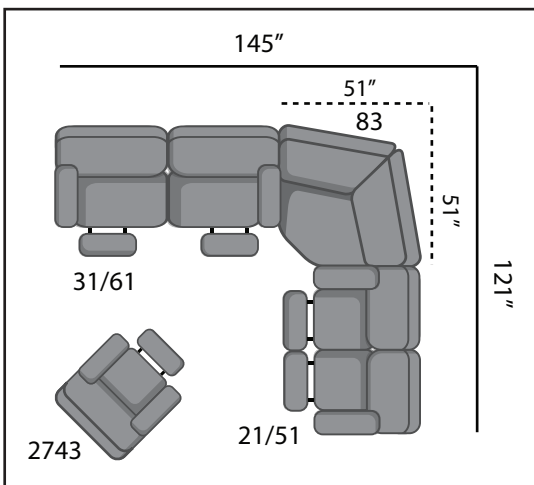

SEE THE POSSIBILITIES!

- 743-31 Double Reclining Sofa with Arm Cupholders
- 743-31PP Double Reclining Power Sofa with Arm Cupholders
- 743-61P Power Headrest Sofa with Arm Cupholders
- 743-61MP Power Headrest Sofa with Arm Cupholders & Memory Plus
- 743-61P-IR Power Headrest Sofa with Arm Cupholders & iRecliner
- 743-61-95P Power Headrest Sofa with Arm Cupholders & SoCozi

W94" D41" H44"

- 743-21 Double Reclining Loveseat with Arm Cupholders
- 743-21P Double Reclining Power Loveseat with Arm Cupholders
- 743-21PP Double Reclining Power Plus Loveseat with Arm Cupholders
- 743-51P Power Headrest Loveseat with Arm Cupholders
- 743-51MP Power Headrest Loveseat with Arm Cupholders & Memory Plus
- 743-51P-IR Power Headrest Loveseat with Arm Cupholders & iRecliner
- 743-51-95P Power Headrest Loveseat with Arm Cupholders & SoCozi

W70" D41" H44"

W83" D41" H44"

743-83 Wedge

W72" D42" H44"

W44" D42" H44"

743 "Silver Screen"