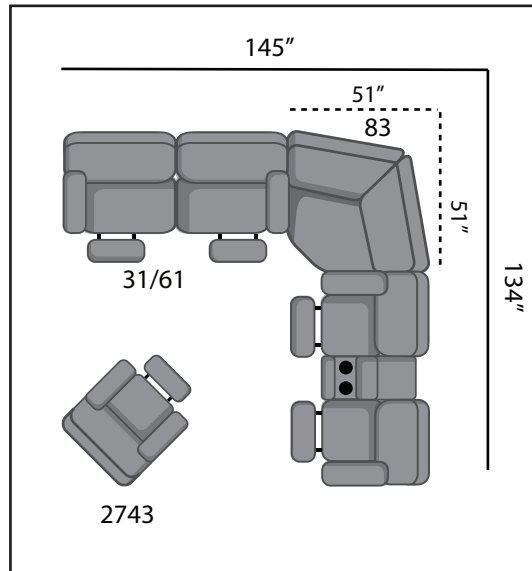

SEE THE POSSIBILITIES!

- 743-31 Double Reclining Sofa with Arm Cupholders
- 743-31PP Double Reclining Power Sofa with Arm Cupholders
- 743-61P Power Headrest Sofa with Arm Cupholders
- 743-61MP Power Headrest Sofa with Arm Cupholders & Memory Plus
- 743-61P-IR Power Headrest Sofa with Arm Cupholders & iRecliner
- 743-61-95P Power Headrest Sofa with Arm Cupholders & SoCozi

W94" D41" H44"

- 743-21 Double Reclining Loveseat with Arm Cupholders
- 743-21P Double Reclining Power Loveseat with Arm Cupholders
- 743-21PP Double Reclining Power Plus Loveseat with Arm Cupholders
- 743-51P Power Headrest Loveseat with Arm Cupholders
- 743-51MP Power Headrest Loveseat with Arm Cupholders & Memory Plus
- 743-51P-IR Power Headrest Loveseat with Arm Cupholders & iRecliner
- 743-51-95P Power Headrest Loveseat with Arm Cupholders & SoCozi

W70" D41" H44"

W83" D41" H44"

743-83 Wedge

W72" D42" H44"

W44" D42" H44"

743 "Silver Screen"