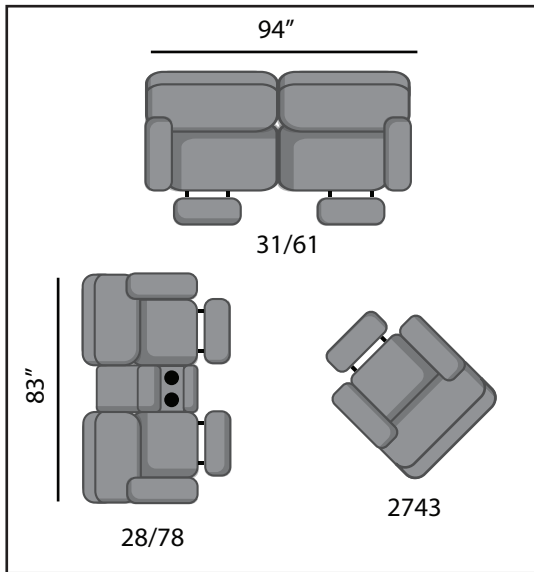

SEE THE POSSIBILITIES!

- 743-31 Double Reclining Sofa with Arm Cupholders
- 743-31PP Double Reclining Power Sofa with Arm Cupholders
- 743-61P Power Headrest Sofa with Arm Cupholders
- 743-61MP Power Headrest Sofa with Arm Cupholders & Memory Plus
- 743-61P-IR Power Headrest Sofa with Arm Cupholders & iRecliner
- 743-61-95P Power Headrest Sofa with Arm Cupholders & SoCozi

W94" D41" H44"

- 743-21 Double Reclining Loveseat with Arm Cupholders
- 743-21P Double Reclining Power Loveseat with Arm Cupholders
- 743-21PP Double Reclining Power Plus Loveseat with Arm Cupholders
- 743-51P Power Headrest Loveseat with Arm Cupholders
- 743-51MP Power Headrest Loveseat with Arm Cupholders & Memory Plus
- 743-51P-IR Power Headrest Loveseat with Arm Cupholders & iRecliner
- 743-51-95P Power Headrest Loveseat with Arm Cupholders & SoCozi

W70" D41" H44"

W83" D41" H44"

743-83 Wedge

W72" D42" H44"

W44" D42" H44"

743 "Silver Screen"