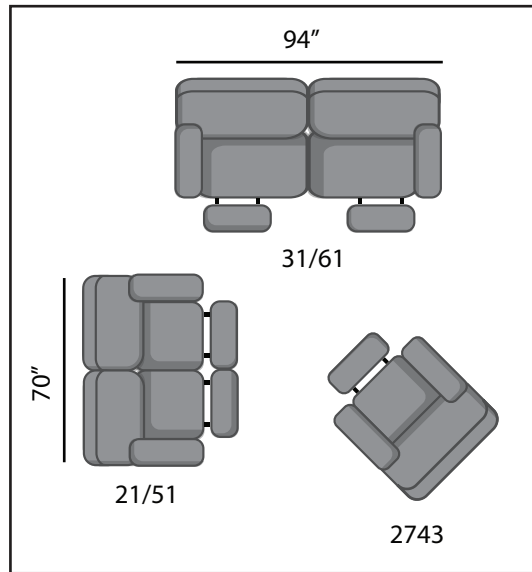

SEE THE POSSIBILITIES!

- 743-31 Double Reclining Sofa with Arm Cupholders
- 743-31PP Double Reclining Power Sofa with Arm Cupholders
- 743-61P Power Headrest Sofa with Arm Cupholders
- 743-61MP Power Headrest Sofa with Arm Cupholders & Memory Plus
- 743-61P-IR Power Headrest Sofa with Arm Cupholders & iRecliner
- 743-61-95P Power Headrest Sofa with Arm Cupholders & SoCozi

W94" D41" H44"

- 743-21 Double Reclining Loveseat with Arm Cupholders
- 743-21P Double Reclining Power Loveseat with Arm Cupholders
- 743-21PP Double Reclining Power Plus Loveseat with Arm Cupholders
- 743-51P Power Headrest Loveseat with Arm Cupholders
- 743-51MP Power Headrest Loveseat with Arm Cupholders & Memory Plus
- 743-51P-IR Power Headrest Loveseat with Arm Cupholders & iRecliner
- 743-51-95P Power Headrest Loveseat with Arm Cupholders & SoCozi

W70" D41" H44"

W83" D41" H44"

743-83 Wedge

W72" D42" H44"

W44" D42" H44"

743 "Silver Screen"