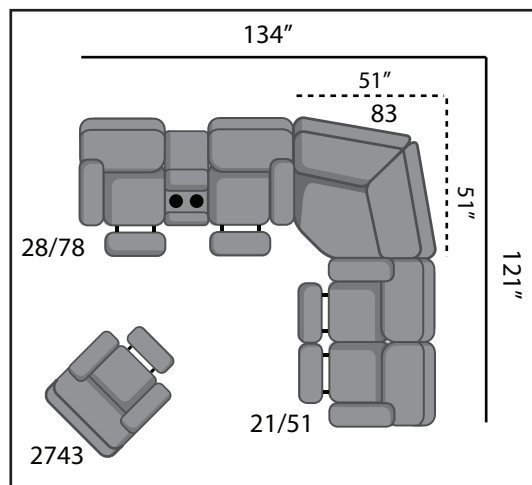

SEE THE POSSIBILITIES!

- 743-31 Double Reclining Sofa with Arm Cupholders
- 743-31PP Double Reclining Power Sofa with Arm Cupholders
- 743-61P Power Headrest Sofa with Arm Cupholders
- 743-61MP Power Headrest Sofa with Arm Cupholders & Memory Plus
- 743-61P-IR Power Headrest Sofa with Arm Cupholders & iRecliner
- 743-61-95P Power Headrest Sofa with Arm Cupholders & SoCozi

W94" D41" H44"

- 743-21 Double Reclining Loveseat with Arm Cupholders
- 743-21P Double Reclining Power Loveseat with Arm Cupholders
- 743-21PP Double Reclining Power Plus Loveseat with Arm Cupholders
- 743-51P Power Headrest Loveseat with Arm Cupholders
- 743-51MP Power Headrest Loveseat with Arm Cupholders & Memory Plus
- 743-51P-IR Power Headrest Loveseat with Arm Cupholders & iRecliner
- 743-51-95P Power Headrest Loveseat with Arm Cupholders & SoCozi

W70" D41" H44"

W83" D41" H44"

743-83 Wedge

W72" D42" H44"

W44" D42" H44"

743 "Silver Screen"