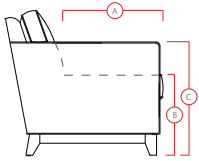

# PALLISER®

My Home, My Style, My Way™

DIMENSIONS SHOWN AS WIDTH X DEPTH X HEIGHT.  
SPECIFICATIONS ARE CORRECT AT TIME OF PRINTING AND ARE SUBJECT TO CHANGE WITHOUT NOTICE.  
LHF – LEFT HAND FACING RHF – RIGHT HAND FACING IA – INSIDE ARM TO INSIDE ARM

### Features

- > Back: premium elastic webbing
- > Seat: interwoven 100% elastic webbing
- > Back filled with blown fibre

For more information, go to [palliser.com](http://palliser.com)

- A Seat Depth 22" / 56cm
- B Seat Height 23" / 58cm
- C Arm Height 27" / 69cm

07 LHF Loveseat  
57 x 43 x 38"  
145 x 109 x 97cm

08 RHF Loveseat  
57 x 43 x 38"  
145 x 109 x 97cm

09 Corner Curve  
56 x 56 x 38"  
142 x 142 x 97cm