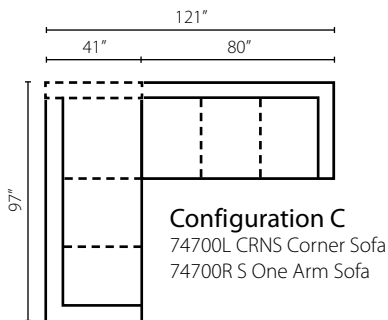

LD74700L/R LS
One Arm Loveseat
W56" D41" H37"

LD74700 AC
Armless Chair
W26" D41" H37"

LD74700L/R C
One Arm Chair
W31" D41" H37"

LD74700 WEDGE
Armless Wedge
W71" D67" H37"

LD74700L/R CRNS
Corner Sofa
W97" D41" H37"