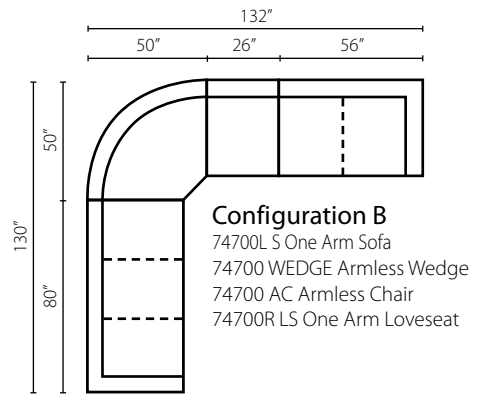

LD74700L/R LS
One Arm Loveseat
W56" D41" H37"

LD74700 AC
Armless Chair
W26" D41" H37"

LD74700L/R C
One Arm Chair
W31" D41" H37"

LD74700 WEDGE
Armless Wedge
W71" D67" H37"

LD74700L/R CRNS
Corner Sofa
W97" D41" H37"