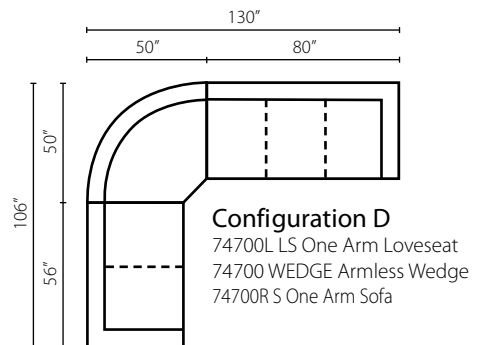

LD74700L/R LS
One Arm Loveseat
W56" D41" H37"

LD74700 AC
Armless Chair
W26" D41" H37"

LD74700L/R C
One Arm Chair
W31" D41" H37"

LD74700 WEDGE
Armless Wedge
W71" D67" H37"

LD74700L/R CRNS
Corner Sofa
W97" D41" H37"