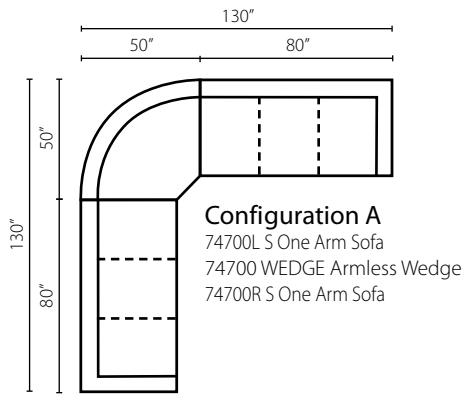

Cassidy LD74700

Punctuate your room with the Cassidy leather sectional, complete with box seat cushions, T-style back cushions, rolled arms and chunky wood legs. Attached Back.

LD74700L/R S
One Arm Sofa
W80" D41" H37"

LD74700L/R LS
One Arm Loveseat
W56" D41" H37"

LD74700 AC
Armless Chair
W26" D41" H37"

LD74700L/R C
One Arm Chair
W31" D41" H37"

LD74700 WEDGE
Armless Wedge
W71" D67" H37"

LD74700L/R CRNS
Corner Sofa
W97" D41" H37"