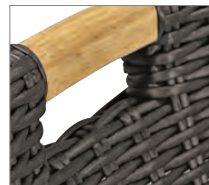

WEAVE / TEAK DETAIL

692 COOPER SYNTHETIC & NATURAL TEAK

Hand-crafted of environmentally friendly FSC-certified teak combined with hand-woven synthetic wicker components. Synthetic available only in finish 692 Cooper.

9377-60 ROUND DINING TABLE
OVERALL: W60 D60 H30
Seats 6. Teak inset top.
Umbrella hole with plug.

UMBRELLA HOLE WITH PLUG

9377-86 RECTANGULAR DINING TABLE
OVERALL: W86 D42 H30
Seats 6. Teak inset top.
Umbrella hole with plug.

Hand-crafted of environmentally friendly FSC-certified teak combined with hand-woven synthetic wicker components. Synthetic available only in finish 692 Cooper.

WEAVE / TEAK DETAIL

692 COOPER SYNTHETIC & NATURAL TEAK