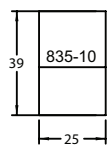

MARINE GRADE WOOD
DRAIN-THROUGH TECHNOLOGY

REMOVABLE SLIPCOVER

DOUGLAS

club & lounge sectional seating

- 832-42 LF ONE ARM CHAISE - LOUNGE DEPTH
- 832-10 ARMLESS CHAIR - LOUNGE DEPTH
- 832-16 CORNER CHAIR - LOUNGE DEPTH
- 832-21 RF ONE ARM LOVESEAT - LOUNGE DEPTH

CONNECTOR HARDWARE INCLUDED

832 DOUGLAS - LOUNGE DEPTH

835 DOUGLAS - CLUB DEPTH

DOUGLAS

club & lounge sectional seating

832-10 **ARMLESS CHAIR - LOUNGE DEPTH (Shown)**
Lounge Depth W25 D46 H36 SEAT: W25 D28 H19
835-10 **ARMLESS CHAIR - CLUB DEPTH**
Club Depth W25 D39 H37 SEAT: W25 D21 H20
Not intended as a stand-alone item.

832-16 **CORNER CHAIR - LOUNGE DEPTH (Shown)**
Lounge Depth W46 D46 H36 SEAT: W28 D28 H19
835-16 **CORNER CHAIR - CLUB DEPTH**
Club Depth W39 D39 H37 SEAT: W21 D21 H20
Not intended as a stand-alone item.