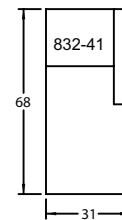

MARINE GRADE WOOD
DRAIN-THROUGH TECHNOLOGY

REMOVABLE SLIPCOVER

DOUGLAS

club & lounge sectional seating

- 832-42 LF ONE ARM CHAISE - LOUNGE DEPTH
- 832-10 ARMLESS CHAIR - LOUNGE DEPTH
- 832-16 CORNER CHAIR - LOUNGE DEPTH
- 832-21 RF ONE ARM LOVESEAT - LOUNGE DEPTH

CONNECTOR HARDWARE INCLUDED

832 DOUGLAS - LOUNGE DEPTH

835 DOUGLAS - CLUB DEPTH

DOUGLAS

club & lounge sectional seating

832-10 **ARMLESS CHAIR - LOUNGE DEPTH (Shown)**
Lounge Depth W25 D46 H36 SEAT: W25 D28 H19
835-10 **ARMLESS CHAIR - CLUB DEPTH**
Club Depth W25 D39 H37 SEAT: W25 D21 H20
Not intended as a stand-alone item.

832-16 **CORNER CHAIR - LOUNGE DEPTH (Shown)**
Lounge Depth W46 D46 H36 SEAT: W28 D28 H19
835-16 **CORNER CHAIR - CLUB DEPTH**
Club Depth W39 D39 H37 SEAT: W21 D21 H20
Not intended as a stand-alone item.