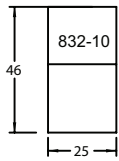

MARINE GRADE WOOD
DRAIN-THROUGH TECHNOLOGY

REMOVABLE SLIPCOVER

DOUGLAS

club & lounge sectional seating

- 832-42 LF ONE ARM CHAISE - LOUNGE DEPTH
- 832-10 ARMLESS CHAIR - LOUNGE DEPTH
- 832-16 CORNER CHAIR - LOUNGE DEPTH
- 832-21 RF ONE ARM LOVESEAT - LOUNGE DEPTH

CONNECTOR HARDWARE INCLUDED

832 DOUGLAS - LOUNGE DEPTH

835 DOUGLAS - CLUB DEPTH

DOUGLAS

club & lounge sectional seating

832-10 **ARMLESS CHAIR - LOUNGE DEPTH (Shown)**
Lounge Depth W25 D46 H36 SEAT: W25 D28 H19
835-10 **ARMLESS CHAIR - CLUB DEPTH**
Club Depth W25 D39 H37 SEAT: W25 D21 H20
Not intended as a stand-alone item.

832-16 **CORNER CHAIR - LOUNGE DEPTH (Shown)**
Lounge Depth W46 D46 H36 SEAT: W28 D28 H19
835-16 **CORNER CHAIR - CLUB DEPTH**
Club Depth W39 D39 H37 SEAT: W21 D21 H20
Not intended as a stand-alone item.