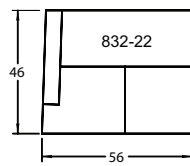

MARINE GRADE WOOD
DRAIN-THROUGH TECHNOLOGY

REMOVABLE SLIPCOVER

DOUGLAS

club & lounge sectional seating

- 832-42 LF ONE ARM CHAISE - LOUNGE DEPTH
- 832-10 ARMLESS CHAIR - LOUNGE DEPTH
- 832-16 CORNER CHAIR - LOUNGE DEPTH
- 832-21 RF ONE ARM LOVESEAT - LOUNGE DEPTH

CONNECTOR HARDWARE INCLUDED

832 DOUGLAS - LOUNGE DEPTH

835 DOUGLAS - CLUB DEPTH

DOUGLAS

club & lounge sectional seating

832-10 **ARMLESS CHAIR - LOUNGE DEPTH (Shown)**
Lounge Depth W25 D46 H36 SEAT: W25 D28 H19
835-10 **ARMLESS CHAIR - CLUB DEPTH**
Club Depth W25 D39 H37 SEAT: W25 D21 H20
Not intended as a stand-alone item.

832-16 **CORNER CHAIR - LOUNGE DEPTH (Shown)**
Lounge Depth W46 D46 H36 SEAT: W28 D28 H19
835-16 **CORNER CHAIR - CLUB DEPTH**
Club Depth W39 D39 H37 SEAT: W21 D21 H20
Not intended as a stand-alone item.