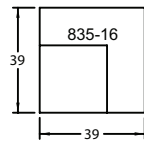

MARINE GRADE WOOD
DRAIN-THROUGH TECHNOLOGY

REMOVABLE SLIPCOVER

DOUGLAS

club & lounge sectional seating

- 832-42 LF ONE ARM CHAISE - LOUNGE DEPTH
- 832-10 ARMLESS CHAIR - LOUNGE DEPTH
- 832-16 CORNER CHAIR - LOUNGE DEPTH
- 832-21 RF ONE ARM LOVESEAT - LOUNGE DEPTH

CONNECTOR HARDWARE INCLUDED

832 DOUGLAS - LOUNGE DEPTH

835 DOUGLAS - CLUB DEPTH

DOUGLAS

club & lounge sectional seating

832-10 **ARMLESS CHAIR - LOUNGE DEPTH (Shown)**
Lounge Depth W25 D46 H36 SEAT: W25 D28 H19
835-10 **ARMLESS CHAIR - CLUB DEPTH**
Club Depth W25 D39 H37 SEAT: W25 D21 H20
Not intended as a stand-alone item.

832-16 **CORNER CHAIR - LOUNGE DEPTH (Shown)**
Lounge Depth W46 D46 H36 SEAT: W28 D28 H19
835-16 **CORNER CHAIR - CLUB DEPTH**
Club Depth W39 D39 H37 SEAT: W21 D21 H20
Not intended as a stand-alone item.