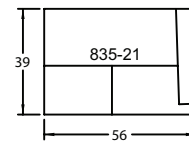

MARINE GRADE WOOD
DRAIN-THROUGH TECHNOLOGY

REMOVABLE SLIPCOVER

DOUGLAS

club & lounge sectional seating

- 832-42 LF ONE ARM CHAISE - LOUNGE DEPTH
- 832-10 ARMLESS CHAIR - LOUNGE DEPTH
- 832-16 CORNER CHAIR - LOUNGE DEPTH
- 832-21 RF ONE ARM LOVESEAT - LOUNGE DEPTH

CONNECTOR HARDWARE INCLUDED

832 DOUGLAS - LOUNGE DEPTH

835 DOUGLAS - CLUB DEPTH

DOUGLAS

club & lounge sectional seating

832-10 **ARMLESS CHAIR - LOUNGE DEPTH (Shown)**
Lounge Depth W25 D46 H36 SEAT: W25 D28 H19
835-10 **ARMLESS CHAIR - CLUB DEPTH**
Club Depth W25 D39 H37 SEAT: W25 D21 H20
Not intended as a stand-alone item.