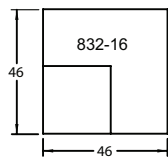

MARINE GRADE WOOD
DRAIN-THROUGH TECHNOLOGY

REMOVABLE SLIPCOVER

DOUGLAS

club & lounge sectional seating

- 832-42 LF ONE ARM CHAISE - LOUNGE DEPTH
- 832-10 ARMLESS CHAIR - LOUNGE DEPTH
- 832-16 CORNER CHAIR - LOUNGE DEPTH
- 832-21 RF ONE ARM LOVESEAT - LOUNGE DEPTH

CONNECTOR HARDWARE INCLUDED

832 DOUGLAS - LOUNGE DEPTH

835 DOUGLAS - CLUB DEPTH

DOUGLAS

club & lounge sectional seating

832-10 **ARMLESS CHAIR - LOUNGE DEPTH (Shown)**
Lounge Depth W25 D46 H36 SEAT: W25 D28 H19
835-10 **ARMLESS CHAIR - CLUB DEPTH**
Club Depth W25 D39 H37 SEAT: W25 D21 H20
Not intended as a stand-alone item.

832-16 **CORNER CHAIR - LOUNGE DEPTH (Shown)**
Lounge Depth W46 D46 H36 SEAT: W28 D28 H19
835-16 **CORNER CHAIR - CLUB DEPTH**
Club Depth W39 D39 H37 SEAT: W21 D21 H20
Not intended as a stand-alone item.