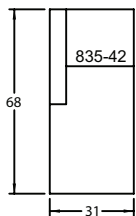

MARINE GRADE WOOD
DRAIN-THROUGH TECHNOLOGY

REMOVABLE SLIPCOVER

DOUGLAS

club & lounge sectional seating

- 832-42 LF ONE ARM CHAISE - LOUNGE DEPTH
- 832-10 ARMLESS CHAIR - LOUNGE DEPTH
- 832-16 CORNER CHAIR - LOUNGE DEPTH
- 832-21 RF ONE ARM LOVESEAT - LOUNGE DEPTH

CONNECTOR HARDWARE INCLUDED

832 DOUGLAS - LOUNGE DEPTH

835 DOUGLAS - CLUB DEPTH

DOUGLAS

club & lounge sectional seating

832-10 **ARMLESS CHAIR - LOUNGE DEPTH (Shown)**
Lounge Depth W25 D46 H36 SEAT: W25 D28 H19
835-10 **ARMLESS CHAIR - CLUB DEPTH**
Club Depth W25 D39 H37 SEAT: W25 D21 H20
Not intended as a stand-alone item.

832-16 **CORNER CHAIR - LOUNGE DEPTH (Shown)**
Lounge Depth W46 D46 H36 SEAT: W28 D28 H19
835-16 **CORNER CHAIR - CLUB DEPTH**
Club Depth W39 D39 H37 SEAT: W21 D21 H20
Not intended as a stand-alone item.