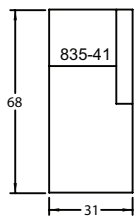

DOUGLAS

club & lounge seating

832-01 LOUNGE CHAIR - LOUNGE DEPTH (Shown)
Lounge Depth W41 D46 H36 ARM H26 SEAT: W29 D28 H19
835-01 LOUNGE CHAIR - CLUB DEPTH
Club Depth W41 D39 H37 ARM H27 SEAT: W29 D21 H20

MARINE GRADE WOOD
DRAIN-THROUGH TECHNOLOGY

REMOVABLE SLIPCOVER

DOUGLAS

club & lounge sectional seating

- 832-42 LF ONE ARM CHAISE - LOUNGE DEPTH
- 832-10 ARMLESS CHAIR - LOUNGE DEPTH
- 832-16 CORNER CHAIR - LOUNGE DEPTH
- 832-21 RF ONE ARM LOVESEAT - LOUNGE DEPTH

CONNECTOR HARDWARE INCLUDED

832 DOUGLAS - LOUNGE DEPTH

835 DOUGLAS - CLUB DEPTH

DOUGLAS

club & lounge sectional seating

832-10 **ARMLESS CHAIR - LOUNGE DEPTH (Shown)**
Lounge Depth W25 D46 H36 SEAT: W25 D28 H19
835-10 **ARMLESS CHAIR - CLUB DEPTH**
Club Depth W25 D39 H37 SEAT: W25 D21 H20
Not intended as a stand-alone item.

832-16 **CORNER CHAIR - LOUNGE DEPTH (Shown)**
Lounge Depth W46 D46 H36 SEAT: W28 D28 H19
835-16 **CORNER CHAIR - CLUB DEPTH**
Club Depth W39 D39 H37 SEAT: W21 D21 H20
Not intended as a stand-alone item.