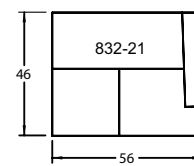

MARINE GRADE WOOD
DRAIN-THROUGH TECHNOLOGY

REMOVABLE SLIPCOVER

DOUGLAS

club & lounge sectional seating

- 832-42 LF ONE ARM CHAISE - LOUNGE DEPTH
- 832-10 ARMLESS CHAIR - LOUNGE DEPTH
- 832-16 CORNER CHAIR - LOUNGE DEPTH
- 832-21 RF ONE ARM LOVESEAT - LOUNGE DEPTH

CONNECTOR HARDWARE INCLUDED

832 DOUGLAS - LOUNGE DEPTH

835 DOUGLAS - CLUB DEPTH

DOUGLAS

club & lounge sectional seating

832-10 **ARMLESS CHAIR - LOUNGE DEPTH (Shown)**
Lounge Depth W25 D46 H36 SEAT: W25 D28 H19
835-10 **ARMLESS CHAIR - CLUB DEPTH**
Club Depth W25 D39 H37 SEAT: W25 D21 H20
Not intended as a stand-alone item.

832-16 **CORNER CHAIR - LOUNGE DEPTH (Shown)**
Lounge Depth W46 D46 H36 SEAT: W28 D28 H19
835-16 **CORNER CHAIR - CLUB DEPTH**
Club Depth W39 D39 H37 SEAT: W21 D21 H20
Not intended as a stand-alone item.