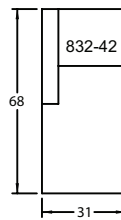

MARINE GRADE WOOD
DRAIN-THROUGH TECHNOLOGY

REMOVABLE SLIPCOVER

DOUGLAS

club & lounge sectional seating

- 832-42 LF ONE ARM CHAISE - LOUNGE DEPTH
- 832-10 ARMLESS CHAIR - LOUNGE DEPTH
- 832-16 CORNER CHAIR - LOUNGE DEPTH
- 832-21 RF ONE ARM LOVESEAT - LOUNGE DEPTH

CONNECTOR HARDWARE INCLUDED

832 DOUGLAS - LOUNGE DEPTH

835 DOUGLAS - CLUB DEPTH

DOUGLAS

club & lounge sectional seating

832-10 **ARMLESS CHAIR - LOUNGE DEPTH (Shown)**
Lounge Depth W25 D46 H36 SEAT: W25 D28 H19
835-10 **ARMLESS CHAIR - CLUB DEPTH**
Club Depth W25 D39 H37 SEAT: W25 D21 H20
Not intended as a stand-alone item.

832-16 **CORNER CHAIR - LOUNGE DEPTH (Shown)**
Lounge Depth W46 D46 H36 SEAT: W28 D28 H19
835-16 **CORNER CHAIR - CLUB DEPTH**
Club Depth W39 D39 H37 SEAT: W21 D21 H20
Not intended as a stand-alone item.