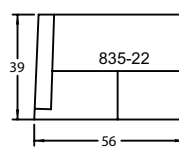

MARINE GRADE WOOD
DRAIN-THROUGH TECHNOLOGY

REMOVABLE SLIPCOVER

DOUGLAS

club & lounge sectional seating

- 832-42 LF ONE ARM CHAISE - LOUNGE DEPTH
- 832-10 ARMLESS CHAIR - LOUNGE DEPTH
- 832-16 CORNER CHAIR - LOUNGE DEPTH
- 832-21 RF ONE ARM LOVESEAT - LOUNGE DEPTH

CONNECTOR HARDWARE INCLUDED

832 DOUGLAS - LOUNGE DEPTH

835 DOUGLAS - CLUB DEPTH

DOUGLAS

club & lounge sectional seating

832-10 **ARMLESS CHAIR - LOUNGE DEPTH (Shown)**
Lounge Depth W25 D46 H36 SEAT: W25 D28 H19
835-10 **ARMLESS CHAIR - CLUB DEPTH**
Club Depth W25 D39 H37 SEAT: W25 D21 H20
Not intended as a stand-alone item.