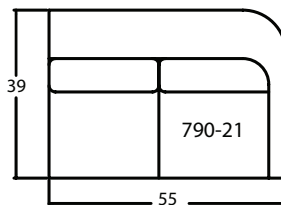

CONNECTOR HARDWARE INCLUDED

PLAN VIEW SKETCHES

790-16 Corner Section

SOUTH HAMPTON

sectional seating

790-10 ARMLESS CHAIR
 OVERALL: W26 D39 H35
 SEAT: W25 D22 H20
 HIGH BACK CUSHION OPTION: H40
 Shown in finish 471 Tuscan Brown