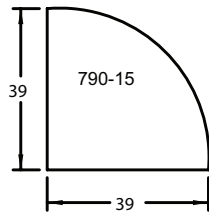

CONNECTOR HARDWARE INCLUDED

PLAN VIEW SKETCHES

790-16 Corner Section

SOUTH HAMPTON

sectional seating

790-10 ARMLESS CHAIR
 OVERALL: W26 D39 H35
 SEAT: W25 D22 H20
 HIGH BACK CUSHION OPTION: H40
 Shown in finish 471 Tuscan Brown