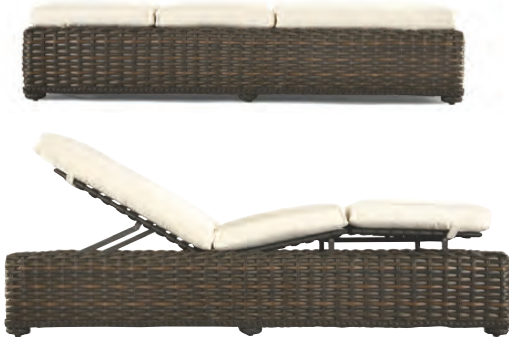

SOUTH HAMPTON

occasional & dining

790-40 ADJUSTABLE CHAISE
OVERALL: W32 D84 H45
SEAT: W32 D46 H18
Five-position reclining back.
Two leg support positions. Lays flat.
Shown in finish 471 Tuscan Brown