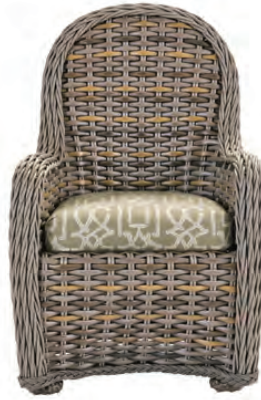

SYNTHETIC WICKER | SOUTH HAMPTON

SYNTHETIC WICKER | SOUTH HAMPTON

- 790-46 Swivel Dining Chair
- 790-45 Dining Arm Chair
- 9790-48 Round Pedestal Dining Table

Shown in finish 463 Sandalwood

SOUTH HAMPTON

occasional & dining

790-46 SWIVEL DINING CHAIR
 OVERALL: W26 D28 H40 ARM H25
 SEAT: W19 D19 H20
 Shown in finish 463 Sandalwood

790-45 DINING CHAIR
 OVERALL: W26 D28 H40 ARM H25
 SEAT: W19 D19 H20
 Shown in finish 463 Sandalwood