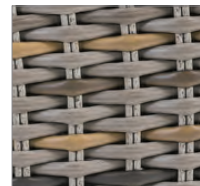

463 SANDALWOOD FINISH