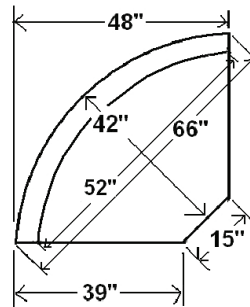

CONNECTOR HARDWARE INCLUDED

PLAN VIEW SKETCHES

790-16 Corner Section

SOUTH HAMPTON

sectional seating

790-10 ARMLESS CHAIR
 OVERALL: W26 D39 H35
 SEAT: W25 D22 H20
 HIGH BACK CUSHION OPTION: H40
 Shown in finish 471 Tuscan Brown