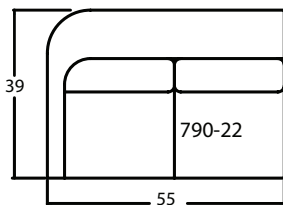

CONNECTOR HARDWARE INCLUDED

PLAN VIEW SKETCHES

790-16 Corner Section

SOUTH HAMPTON

sectional seating

790-10 ARMLESS CHAIR
 OVERALL: W26 D39 H35
 SEAT: W25 D22 H20
 HIGH BACK CUSHION OPTION: H40
 Shown in finish 471 Tuscan Brown