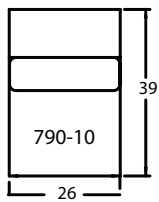

CONNECTOR HARDWARE INCLUDED

PLAN VIEW SKETCHES

790-16 Corner Section

SOUTH HAMPTON

sectional seating

790-10 ARMLESS CHAIR
 OVERALL: W26 D39 H35
 SEAT: W25 D22 H20
 HIGH BACK CUSHION OPTION: H40
 Shown in finish 471 Tuscan Brown