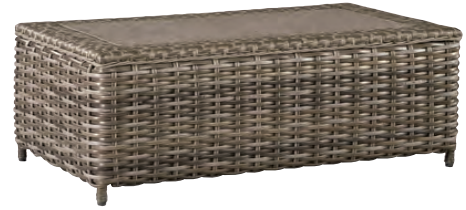

9539-63 RECTANGULAR COCKTAIL TABLE
OVERALL: W49 D27 H17
Inset aluminum top.