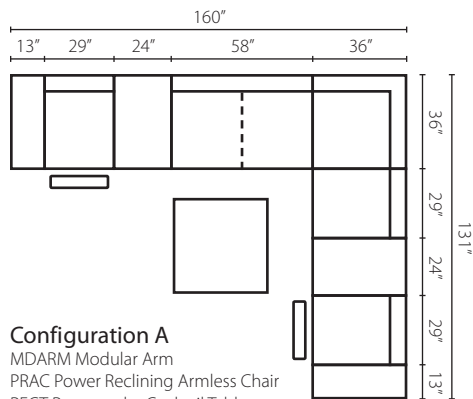

W7001 / W7002
RECT
Rectangular
Cocktail Table
24W x 36D x 22H in.

W7001 / W7002
SQCT
Square
Cocktail Table
36W x 36D x 22H in.

Tables

Armless Pieces

W7001 / W7002 AS
Armless Sofa
83W x 36D x 37H in.
Standard with (2) 18" x 18"
Arm Pillows

W7001 / W7002 ALS
Armless Loveseat
58W x 36D x 37H in.
Standard with (2) 18" x 18"
Arm Pillows

W7001 / W7002 CORN
Corner
36W x 36D x 37H in.
Standard with (1) 18" x 18"
Arm Pillow

W7001 / W7002 AC
Armless Chair
29W x 36D x 37H in.
Standard with (1) 18" x 18"
Arm Pillow

W7001 / W7002 RAC
Reclining
Armless Chair
29W x 36D x 37H in.
Standard with (1) 18" x 18"
Arm Pillow

W7001 / W7002 PRAC
Power Reclining
Armless Chair
29W x 36D x 37H in.
Standard with (1) 18" x 18"
Arm Pillow

W7001 / W7002
OTTO
Ottoman
29W x 25D x 19H in.

Configurations

Configuration A

MDARM Modular Arm
PRAC Power Reclining Armless Chair
RECT Rectangular Cocktail Table
ALS Armless Loveseat
CORN Corner
AC Armless Chair
RECT Rectangular Cocktail Table
PRAC Power Reclining Armless Chair
MDARM Modular Arm
SQCT Square Cocktail Table