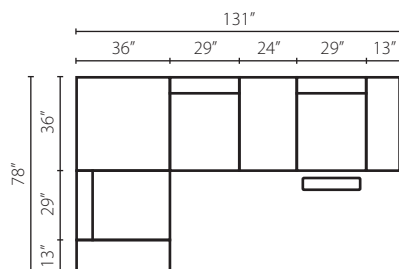

Configuration D

MDARM Modular Arm
AC Armless Chair
SQCT Square Cocktail Table
AC Armless Chair
RECT Rectangular Cocktail Table
RAC Reclining Armless Chair
MDARM Modular Arm