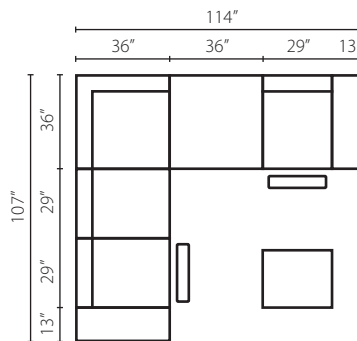

W7001 / W7002
RECT
Rectangular
Cocktail Table
24W x 36D x 22H in.

W7001 / W7002
SQCT
Square
Cocktail Table
36W x 36D x 22H in.

Tables

Armless Pieces

W7001 / W7002 AS
Armless Sofa
83W x 36D x 37H in.
Standard with (2) 18" x 18"
Arm Pillows

W7001 / W7002 ALS
Armless Loveseat
58W x 36D x 37H in.
Standard with (2) 18" x 18"
Arm Pillows

W7001 / W7002 CORN
Corner
36W x 36D x 37H in.
Standard with (1) 18" x 18"
Arm Pillow

W7001 / W7002 AC
Armless Chair
29W x 36D x 37H in.
Standard with (1) 18" x 18"
Arm Pillow

W7001 / W7002 RAC
Reclining
Armless Chair
29W x 36D x 37H in.
Standard with (1) 18" x 18"
Arm Pillow

W7001 / W7002 PRAC
Power Reclining
Armless Chair
29W x 36D x 37H in.
Standard with (1) 18" x 18"
Arm Pillow

W7001 / W7002
OTTO
Ottoman
29W x 25D x 19H in.

Configurations

Configuration A

MDARM Modular Arm
PRAC Power Reclining Armless Chair
RECT Rectangular Cocktail Table
ALS Armless Loveseat
CORN Corner
AC Armless Chair
RECT Rectangular Cocktail Table
PRAC Power Reclining Armless Chair
MDARM Modular Arm
SQCT Square Cocktail Table