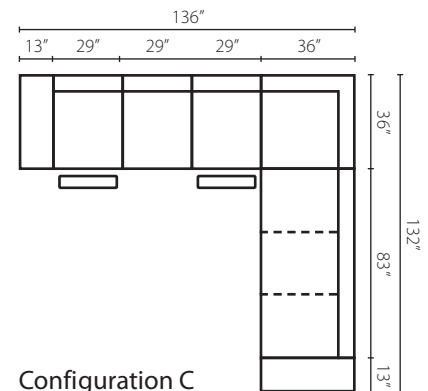

W7001 / W7002 ALS
Armless Loveseat
58W x 36D x 37H in.
Standard with (2) 18" x 18"
Arm Pillows

W7001 / W7002 CORN
Corner
36W x 36D x 37H in.
Standard with (1) 18" x 18"
Arm Pillow

W7001 / W7002 AC
Armless Chair
29W x 36D x 37H in.
Standard with (1) 18" x 18"
Arm Pillow

W7001 / W7002 RAC
Reclining
Armless Chair
29W x 36D x 37H in.
Standard with (1) 18" x 18"
Arm Pillow

W7001 / W7002 PRAC
Power Reclining
Armless Chair
29W x 36D x 37H in.
Standard with (1) 18" x 18"
Arm Pillow

W7001 / W7002
OTTO
Ottoman
29W x 25D x 19H in.

Configurations

Configuration A

MDARM Modular Arm
PRAC Power Reclining Armless Chair
RECT Rectangular Cocktail Table
ALS Armless Loveseat
CORN Corner
AC Armless Chair
RECT Rectangular Cocktail Table
PRAC Power Reclining Armless Chair
MDARM Modular Arm
SQCT Square Cocktail Table

Configuration B

MDARM Modular Arm
PRAC Power Reclining Armless Chair
AC Armless Chair
CORN Corner
SQCT Square Cocktail Table
RAC Reclining Armless Chair
MDARM Modular Arm
OTTO Ottoman

Configuration C

MDARM Modular Arm
PRAC Power Reclining Armless Chair
AC Armless Chair
RAC Reclining Armless Chair
CORN Corner
ALS Armless Loveseat
MDARM Modular Arm