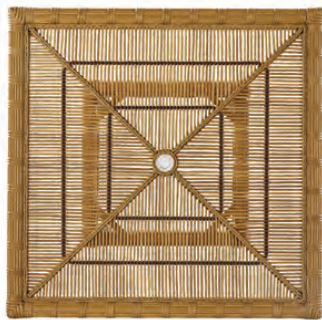

506-86 SWIVEL GLIDER LOUNGE CHAIR
 OVERALL: W31 D37 H35 ARM H24
 SEAT: W26 D21 H20

INSET TOP

650 STRAW FINISH

Hand-woven polyethylene synthetic fiber woven over premium aluminum frame.
 Inset tempered glass over woven synthetic table tops.
 Available only in finish 650 Straw.

CELERIE KEMBLE

RAFTER

dining & occasional

506-79 DINING ARM CHAIR
OVERALL: W26 D28 H36 ARM H25
SEAT: W22 D19 H21

9506-04 ROUND ACCENT TABLE
OVERALL: W19 D19 H18
Woven top. Inset tempered glass.

9506-22 SQUARE END TABLE
OVERALL: W24 D24 H20
Woven top. Inset tempered glass.

9506-45 SQUARE DINING TABLE
OVERALL: W45 D45 H30
Seats 4. Woven top. Inset tempered glass.
Umbrella hole with plug.

9506-23 RECTANGULAR COCKTAIL TABLE
OVERALL: W49 D25 H18
Woven top. Inset tempered glass.

DETAIL: TABLE TOP

9506-84 RECTANGULAR DINING TABLE
OVERALL: W85 D45 H30
Seats 6. Woven top. Inset tempered glass.
Umbrella hole with plug.

Hand-woven polyethylene synthetic fiber
woven over premium aluminum frame.
Inset tempered glass over woven synthetic table tops.
Available only in finish 650 Straw.