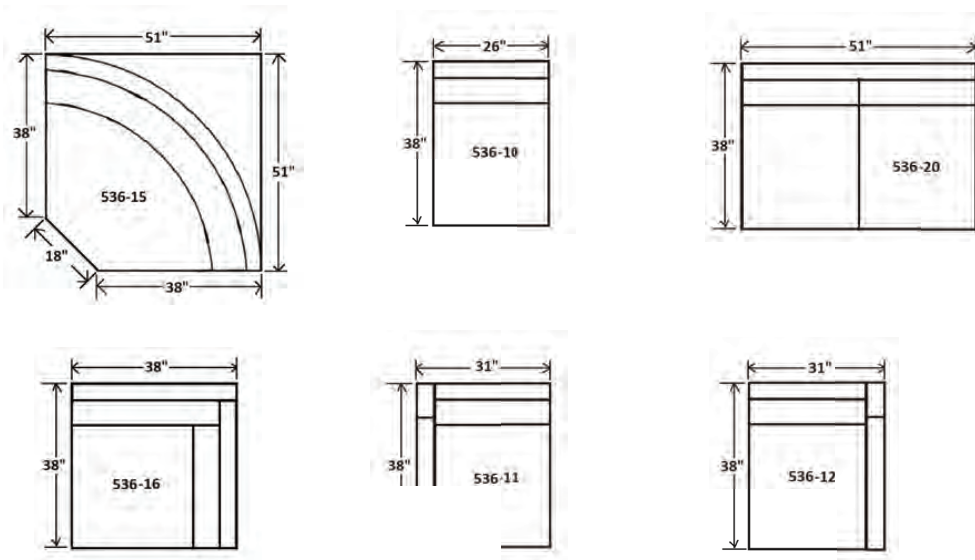

CONNECTOR HARDWARE INCLUDED

PLAN VIEW SKETCHES

OASIS

sectional seating

536-10 ARMLESS CHAIR
 OVERALL: W26 D38 H38
 SEAT: W26 D22 H21

536-20 ARMLESS LOVESEAT
 OVERALL: W51 D38 H38
 SEAT: W51 D22 H21

536-16 CORNER CHAIR
 OVERALL: W38 D38 H36
 SEAT: W22 D22 H21