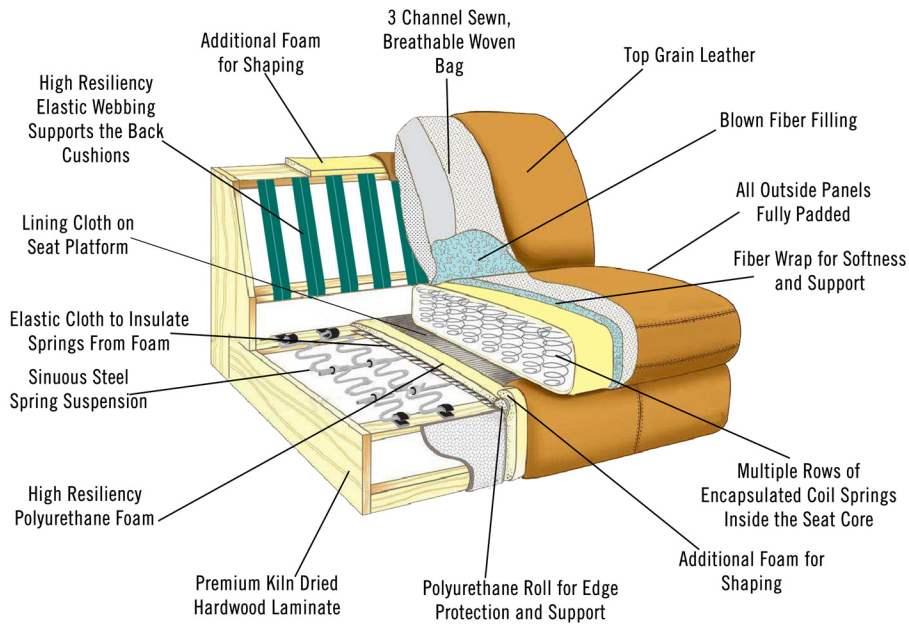

BELMONT EH2368

SHOWN IN R8699LV OAKBARK BROWN

LeatherItaliausa

SHAE COLLECTION

LEATHER SHOWN IN PHOTO
OAKBARK BROWN R8699LV

SEAT HEIGHT 20
SEAT DEPTH 21.5
ARM HEIGHT 25
POWER RECLINING

DUAL POWER RECLINING SOFA 81L*37.75D*38.5H

DUAL POWER RECLINING LOVE SEAT
75L*37.75D*38.5H

POWER RECLINER 40.5L*37.75D*38.5H

SEAT CUSHIONS: ATTACHED
BACK CUSHIONS: ATTACHED

LeatherItaliausa