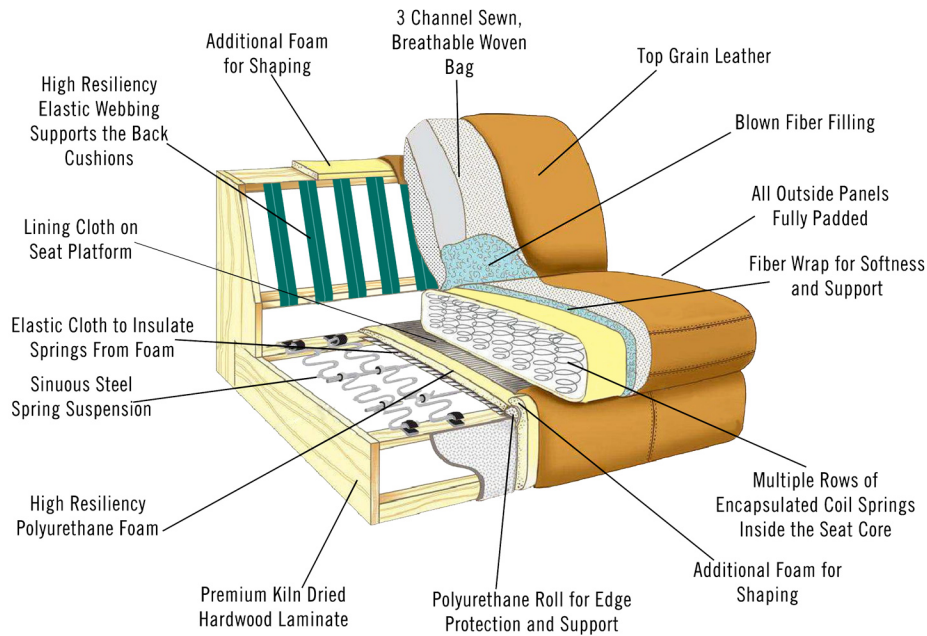

CHINO 5309
SHOWN IN 177029 SAND

LeatherItaliausa

GEORGETOWNE COLLECTION

LEATHER SHOWN IN PHOTO
SAND 177029

SEAT HEIGHT 20
SEAT DEPTH 23
ARM HEIGHT 24

SEAT CUSHIONS: ATTACHED
BACK CUSHIONS: ATTACHED

SOFA 82L*38D*37H

LOVE SEAT 59L*38D*37H

CHAIR 36L*38D*37H

OTTOMAN 24L*21D*20H

Georgetowne Collection
LeatherItaliausa