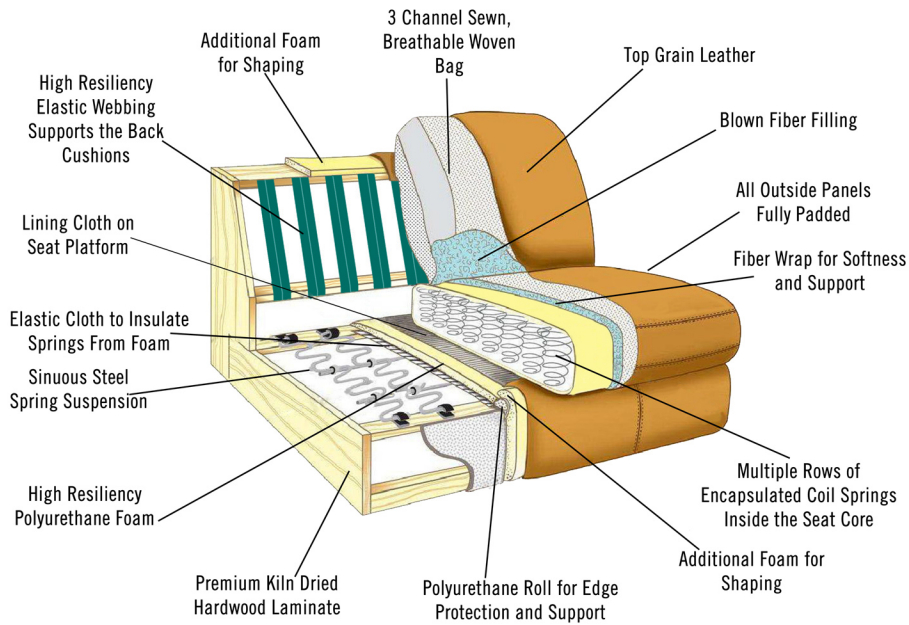

**CORTANA E71317**  
SHOWN IN 029 STONE

**LeatherItaliausa**

# SHAE COLLECTION

LEATHER SHOWN IN PHOTO  
STONE 029

SEAT HEIGHT 20.5  
SEAT DEPTH 21.5  
ARM HEIGHT 26  
**POWER RECLINING**

DUAL POWER RECLINING SOFA 81L\*39D\*40.5H

DUAL POWER RECLINING LOVE SEAT  
59L\*39D\*40.5H

POWER RECLINER 36L\*39D\*40.5H

SEAT CUSHIONS: ATTACHED  
BACK CUSHIONS: ATTACHED

**LeatherItaliausa**