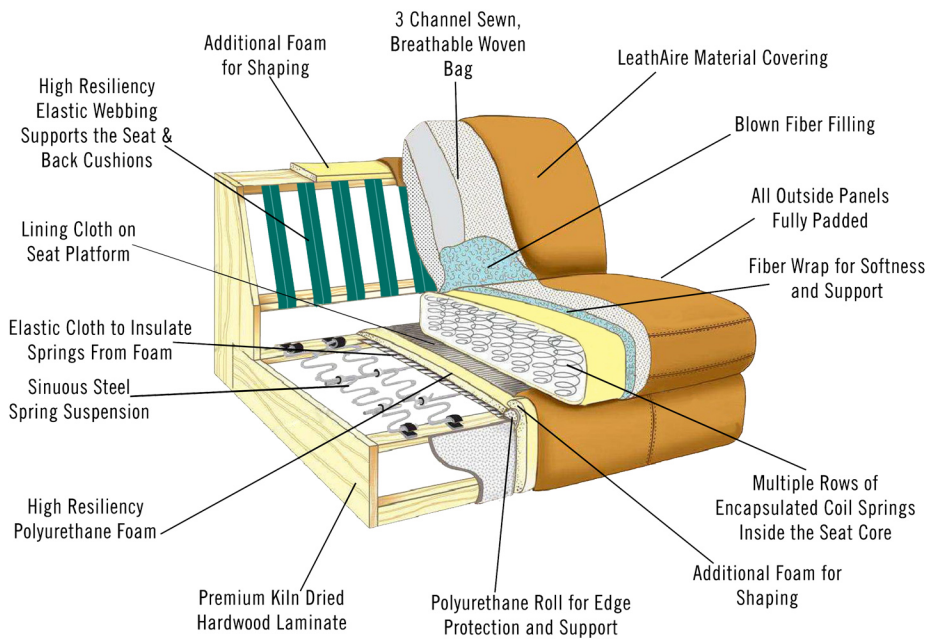

**DAVIDSON 6577**  
SHOWN IN C10 RUSSETT BROWN

**LeatherItaliausa**

# CAMBRIA COLLECTION

LEATHER SHOWN IN PHOTO  
RUSSETT BROWN C10

SEAT HEIGHT 18.5  
SEAT DEPTH 23  
ARM HEIGHT 25

SEAT CUSHIONS: ATTACHED  
BACK CUSHIONS: ATTACHED

SOFA 88.5L\*42.5D\*37H

LOVE SEAT 66.5L\*42.5D\*37H

CHAIR 44L\*42.5D\*37H

OTTOMAN 26L\*22D\*18H

**LeatherItaliausa**