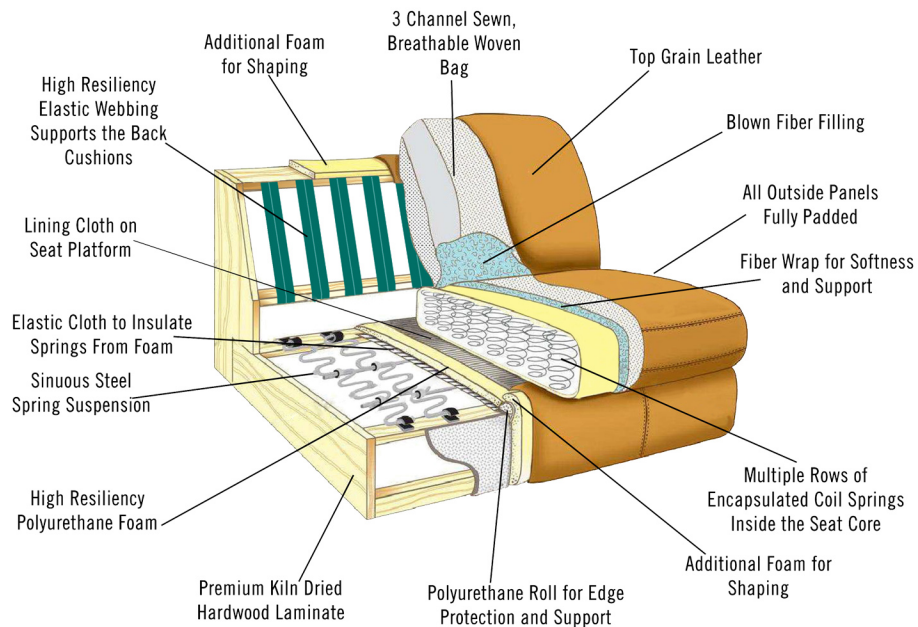

**EASTON 2056**  
SHOWN IN L215K GRAYSTONE

**LeatherItaliausa**

# WESTPORT COLLECTION

LEATHER SHOWN IN PHOTO  
GRAYSTONE L215K

SEAT HEIGHT 20.5  
SEAT DEPTH 22  
ARM HEIGHT 24.25

SOFA 84.5L\*37D\*37.5H

LOVE SEAT 61.5L\*37D\*37.5H

CHAIR 37.5L\*37D\*37.5H

SEAT CUSHIONS: ATTACHED  
BACK CUSHIONS: ATTACHED