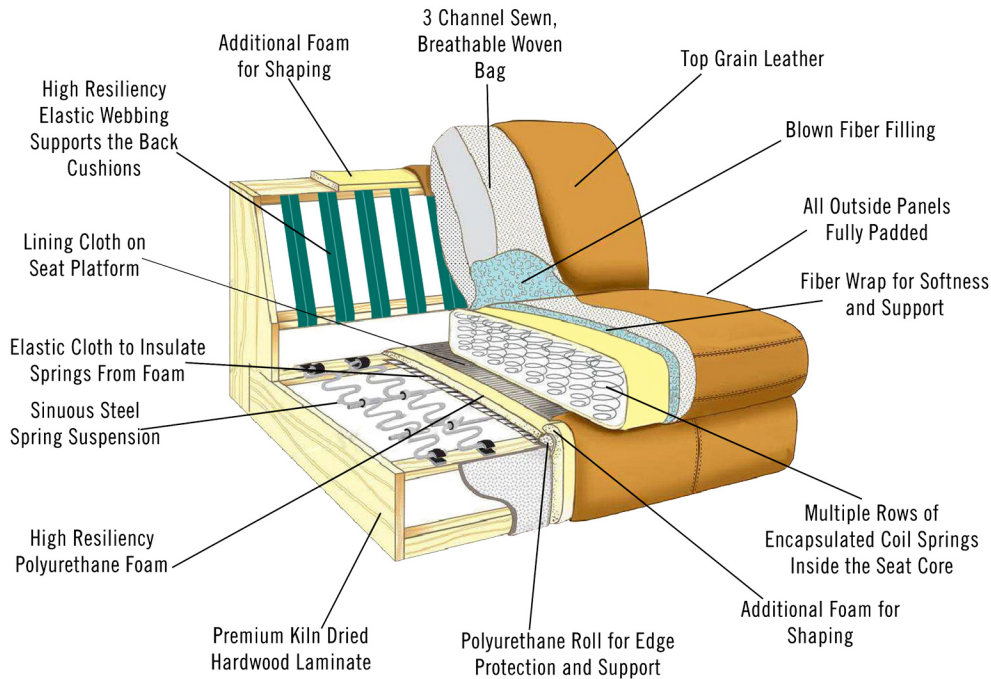

**JOPLIN E2117**  
SHOWN IN 1081 BROWN

**LeatherItaliausa**

# SHAE COLLECTION

LEATHER SHOWN IN PHOTO  
BROWN 1081LV

SEAT HEIGHT 19.5  
SEAT DEPTH 21.5  
ARM HEIGHT 26

**POWER RECLINING**

DUAL POWER RECLINING SOFA 80L\*37.5D\*39H

DUAL POWER RECLINING LOVE SEAT  
60L\*37.5D\*39H

POWER RECLINER 40L\*37.5D\*39H

SEAT CUSHIONS: ATTACHED  
BACK CUSHIONS: ATTACHED

**LeatherItaliausa**