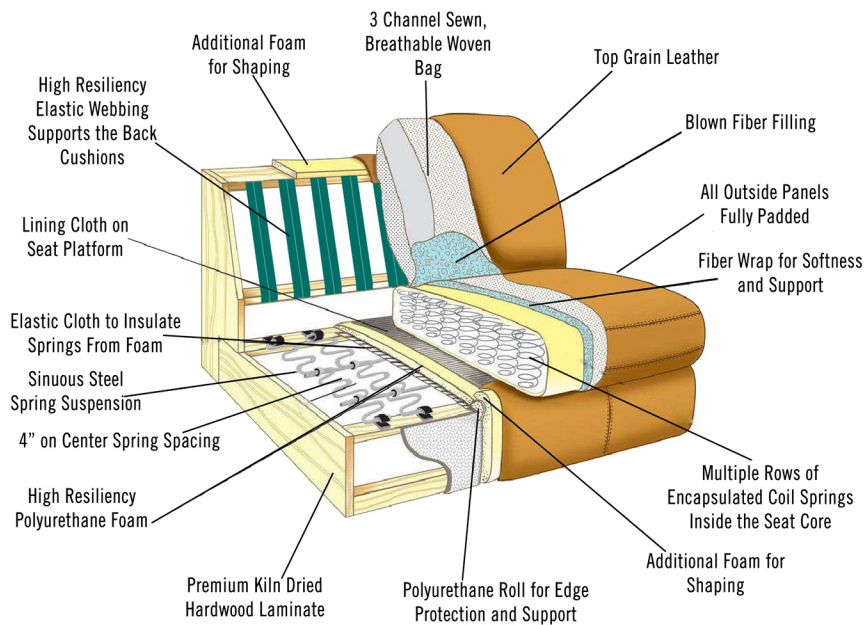

MALIBU 6640
SHOWN IN 177027 GREY

LeatherItaliausa

CAMBRIA COLLECTION

LEATHER SHOWN IN PHOTO
GREY 177027

SEAT HEIGHT 21.5
SEAT DEPTH 22.5
ARM HEIGHT 25.5

LAF SOFA 52.25L*36D*35.15H

ARMLESS CHAIR 36L*36D*34.3H

RAF LOVESEAT 52.25L*36D*34.3H

OTTOMAN 21.5L*26D*18H

SEAT CUSHIONS: ATTACHED
BACK CUSHIONS: ATTACHED