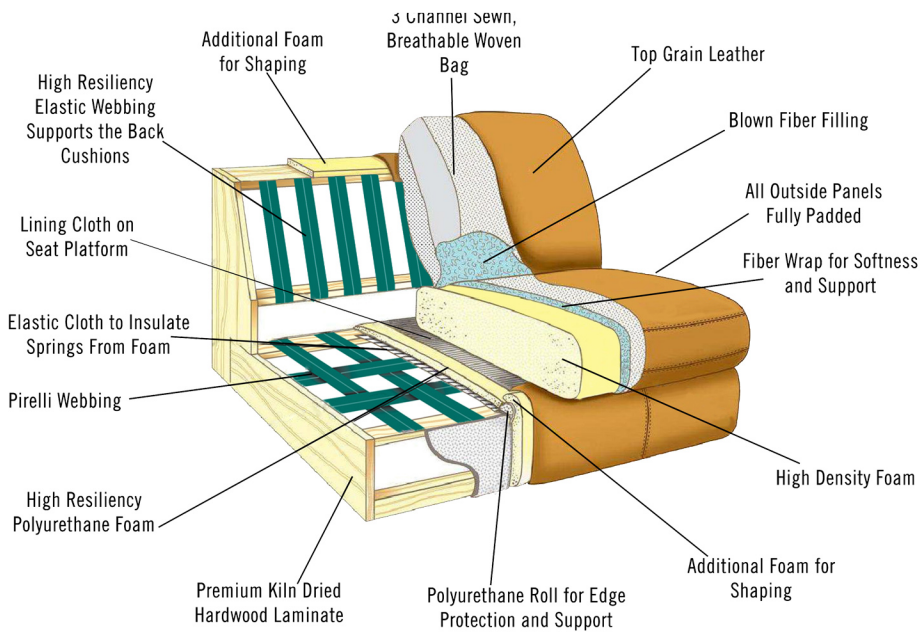

NAPA 6384
SHOWN IN 177136 PEANUT

LeatherItaliaUSA

GEORGETOWNE COLLECTION

LEATHER SHOWN IN PHOTO
PEANUT BROWN 177136

SEAT HEIGHT 20
SEAT DEPTH 22
ARM HEIGHT 25

SEAT CUSHIONS: ATTACHED
BACK CUSHIONS: ATTACHED

SOFA 83L*41D*37H

LOVE SEAT 59L*41D*37H

CHAIR 35L*41D*37H

OTTOMAN 26L*21D*20H

Georgetowne Collection
LeatherItaliaUSA