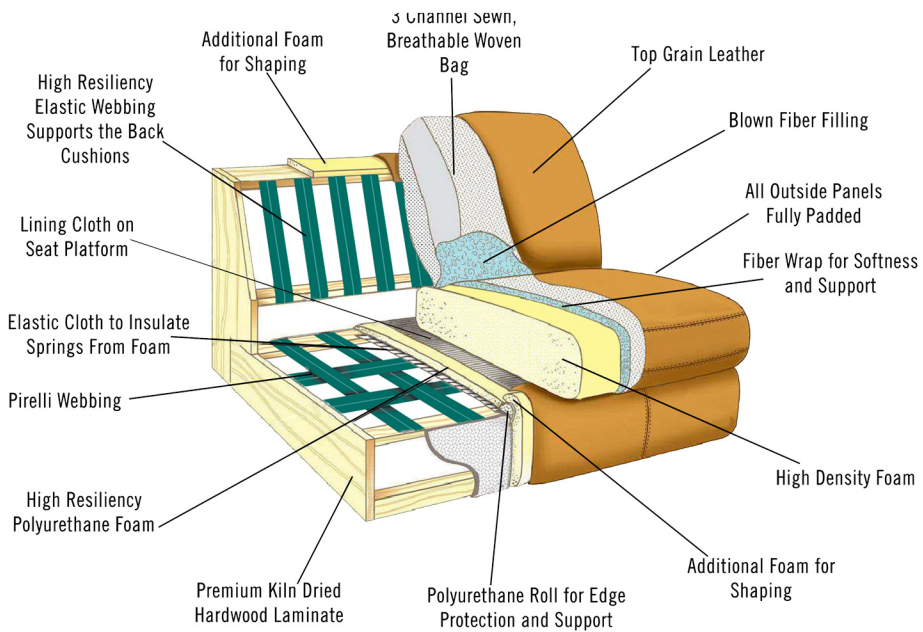

**NORMAN 2005B**  
SHOWN IN 9770 DARK BROWN

**LeatherItaliausa**

# GEORGETOWNE COLLECTION

LEATHER SHOWN IN PHOTO  
DARK BROWN 9770

SEAT HEIGHT 21  
SEAT DEPTH 23  
ARM HEIGHT 24.5

SEAT CUSHIONS: ATTACHED  
BACK CUSHIONS: ATTACHED

SOFA 93L\*39D\*38H

LOVE SEAT 67L\*39D\*38H

CHAIR 41L\*39D\*38H

OTTOMAN 29L\*22D\*18H

*Georgetowne* Collection  
LeatherItaliaUSA