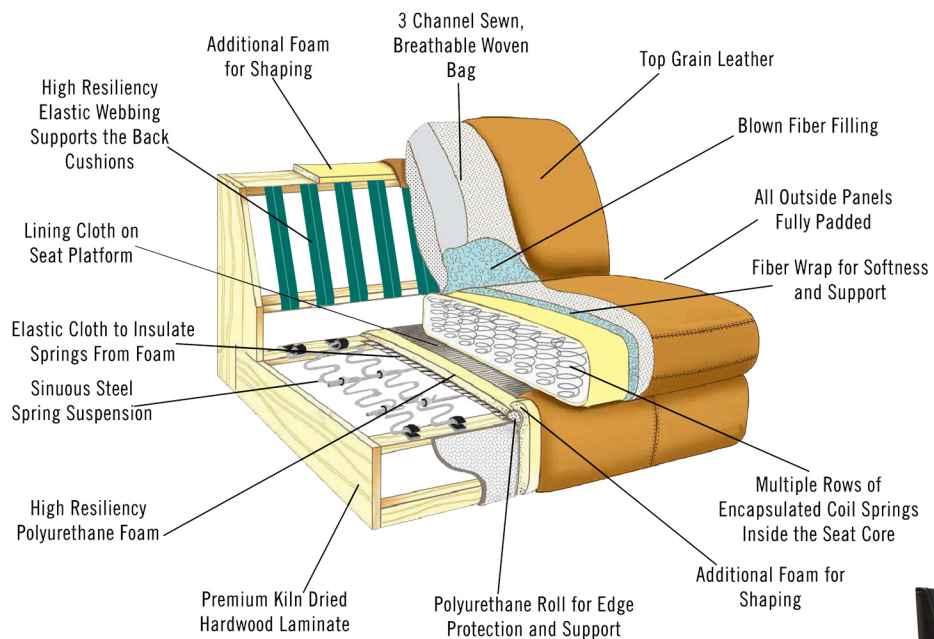

PRESLEY 2052
SHOWN IN L201 K BLACK

LeatherItaliausa

WESTPORT COLLECTION

LEATHER SHOWN IN PHOTO
BLACK L201K

SEAT HEIGHT 17
SEAT DEPTH 23
ARM HEIGHT 25.5

SEAT CUSHIONS: ATTACHED
BACK CUSHIONS: ATTACHED

LeatherItaliausa