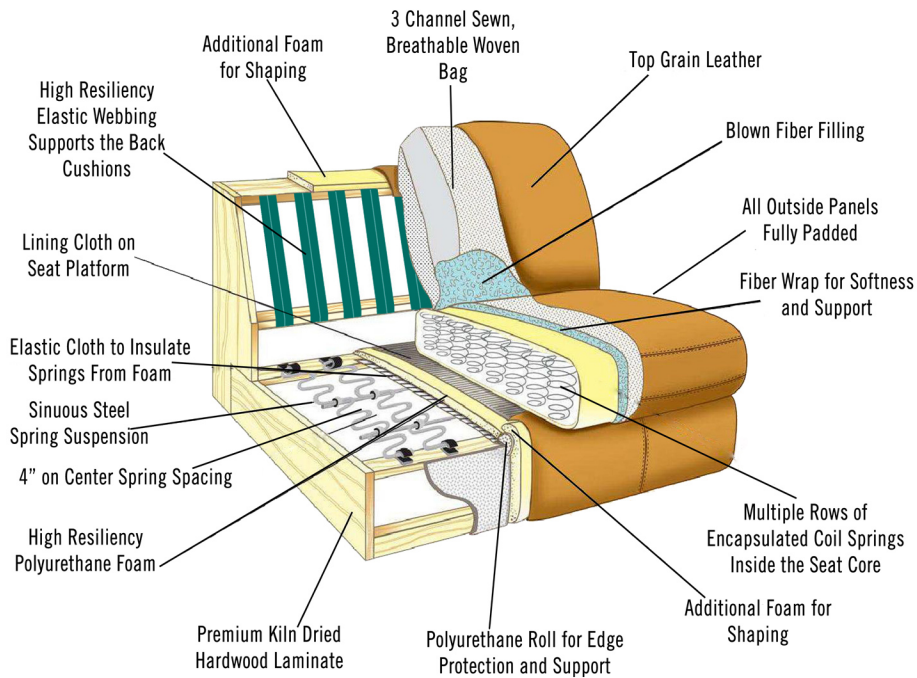

TULSA 9013
SHOWN IN 1812 DARK GREY

LeatherItaliausa

CAMBRIA COLLECTION

LEATHER SHOWN IN PHOTO
DARK GREY 1812

SEAT HEIGHT 17
SEAT DEPTH 22
ARM HEIGHT 23

SEAT CUSHIONS: LOOSE
BACK CUSHIONS: ATTACHED

SOFA 85.5L*41D*35.5H

LOVE SEAT 61.5L*41D*35.5H

CHAIR 36L*41D*35.5H

OTTOMAN 26L*21D*16H

SWIVEL CHAIR 39L*41D*37.5H

LeatherItaliausa