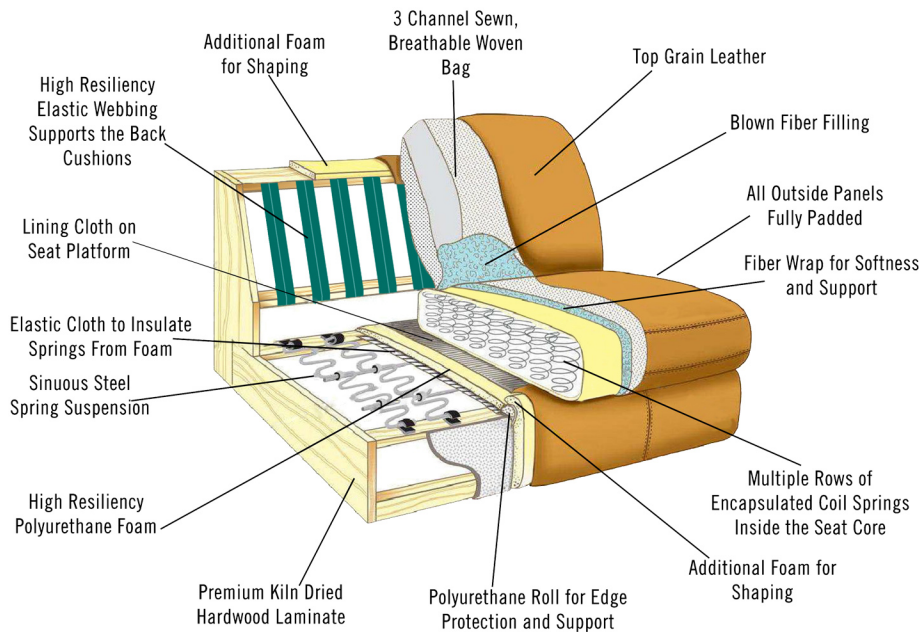

**WILSON 6460**  
SHOWN IN 5299 GREY

**LeatherItaliausa**

# CAMBRIA COLLECTION

LEATHER SHOWN IN PHOTO  
GREY 5299

SEAT HEIGHT 20  
SEAT DEPTH 23  
ARM HEIGHT 24

SEAT CUSHIONS: ATTACHED  
BACK CUSHIONS: ATTACHED

SOFA 86.5L\*37.5D\*35.5H

LOVE SEAT 64L\*37.5D\*35.5H

CHAIR 41.75L\*37.5D\*35.5H

OTTOMAN 26L\*21D\*18H

**LeatherItaliausa**