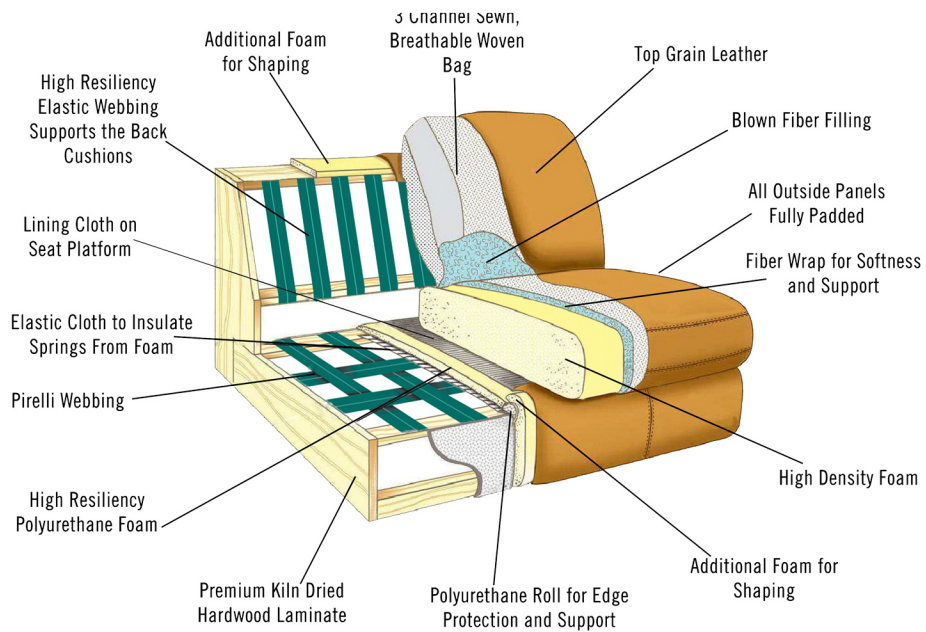

**BUTLER 2239**  
SHOWN IN 5507 BROWN

**LeatherItaliausa**

# GEORGETOWNE COLLECTION

LEATHER SHOWN IN PHOTO  
BROWN 5507

SEAT HEIGHT 20.5  
SEAT DEPTH 22  
ARM HEIGHT 26

SEAT CUSHIONS: ATTACHED  
BACK CUSHIONS: ATTACHED

SOFA 91L\*44D\*39H

LOVE SEAT 69L\*44D\*39H

CHAIR 46L\*44D\*39H

OTTOMAN 24L\*24D\*18H

*Georgetowne* Collection  
LeatherItaliaUSA