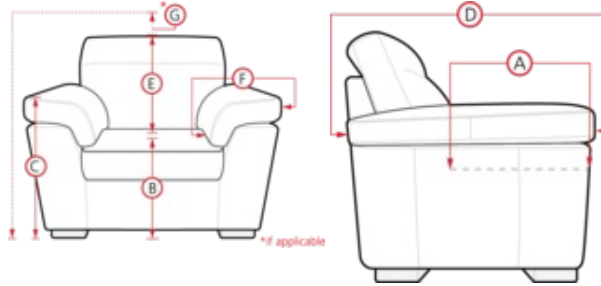

10003 EMILIA HIGH LEG

- A. Seat Depth: 23.8 in / 60.5 cm
- C. Arm Height: 23.7 in / 60.3 cm
- E. Seat Back Height: 15.0 in / 38.2 cm
- G. Headrest Extension: N/A

PALLISER
My Home, My Style, My Way™

- B. Seat Height: 19.0 in / 48.3 cm
- D. Arm Depth: 37.0 in / 94.0 cm
- F. Width of Arm: N/A

Measurements displayed here represent the standard for this series. Some pieces may vary.

01 Sofa
89 x 38 x 33"
226 x 97 x 84cm
IA: 78" / 199cm

02 Chair
36 x 38 x 33"
91 x 97 x 84cm
IA: 26" / 65cm

03 Loveseat
62 x 38 x 33"
158 x 97 x 84cm
IA: 52" / 131cm

S0 Ottoman Square
w/Storage
39 x 39 x 18"
98 x 98 x 46cm

S1 Ottoman Wood Top
w/Storage
30 x 38 x 17"
75 x 96 x 44cm

Dimensions are the same for reverse direction where applicable.

POPULAR CONFIGURATIONS

Note: Always assemble configurations from right hand facing to left hand facing. Dimensions are shown as width x depth.