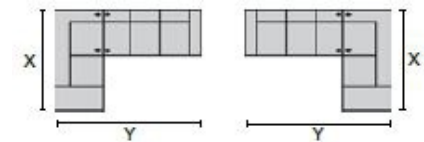

S0 Ottoman Square
w/Storage
39 x 39 x 18"
98 x 98 x 46cm

S1 Ottoman Wood Top
w/Storage
30 x 38 x 17"
75 x 96 x 44cm

Dimensions are the same for reverse direction where applicable.

POPULAR CONFIGURATIONS

Note: Always assemble configurations from right hand facing to left hand facing. Dimensions are shown as width x depth.

C0 7-Seat Corner Sectional
120 x 120"

C1 3-Seat Sofa Sectional
with Chaise

C2 5-Seat Corner Sectional
95 x 94"

C8 4-Seat Sofa Sectional
with Chaise

C9 5-Seat Corner Sectional
with Chaise Lounge

CE 4-Seat Corner Sectional
with Chaise Lounge

Specifications are correct at time of printing and are subject to change without notice.

LHF = left hand facing means the "end arm" is on the LEFT HAND SIDE of the upholstered piece when you are standing in front of the piece.